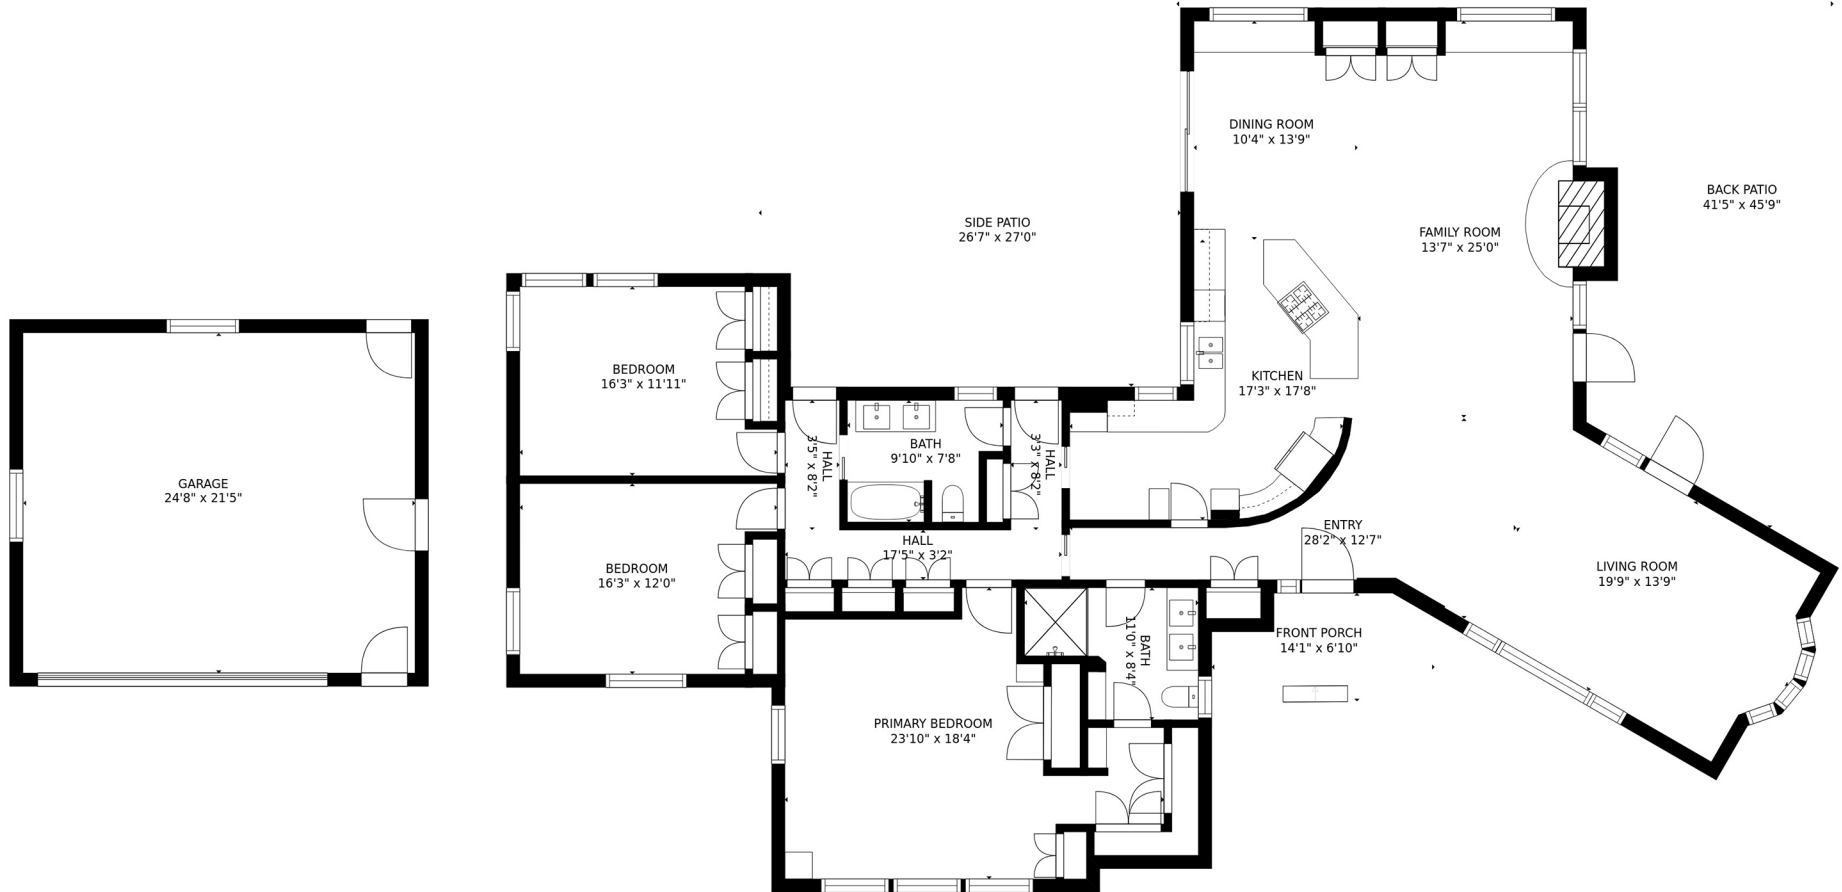

# 15 Flying Mane Rd

Rolling Hills, CA 90274

## Main Floorplan

DISCLAIMER: Floorplan rendering created by The Luxury Level. Measurements are approximate and fairly exact but not State authorized. It is the responsibility of the buyer to verify the property's measurements and square footage independently.