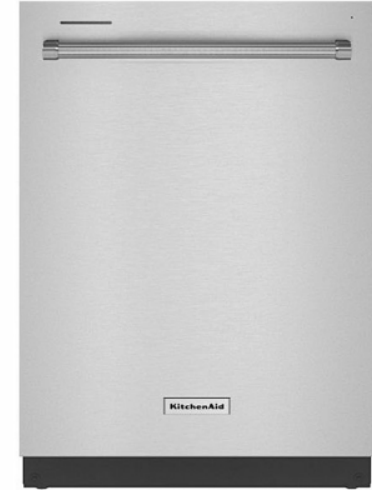

Designer Appointed Features | KITCHEN APPLIANCES

Designer Appointed Features are home details and finishes curated by the talented design professionals responsible for the distinctive looks found in our model homes.

1 MICROWAVE

KitchenAid
Stainless Steel | Over Range

2 DISHWASHER

KitchenAid
Stainless Steel | 24"

3 RANGE

KitchenAid
Stainless Steel | 30" Gas Range

4 REFRIGERATION

KitchenAid
Stainless Steel | 36" French Door Counter-Depth
with Interior Water Dispenser

1

3

2

4