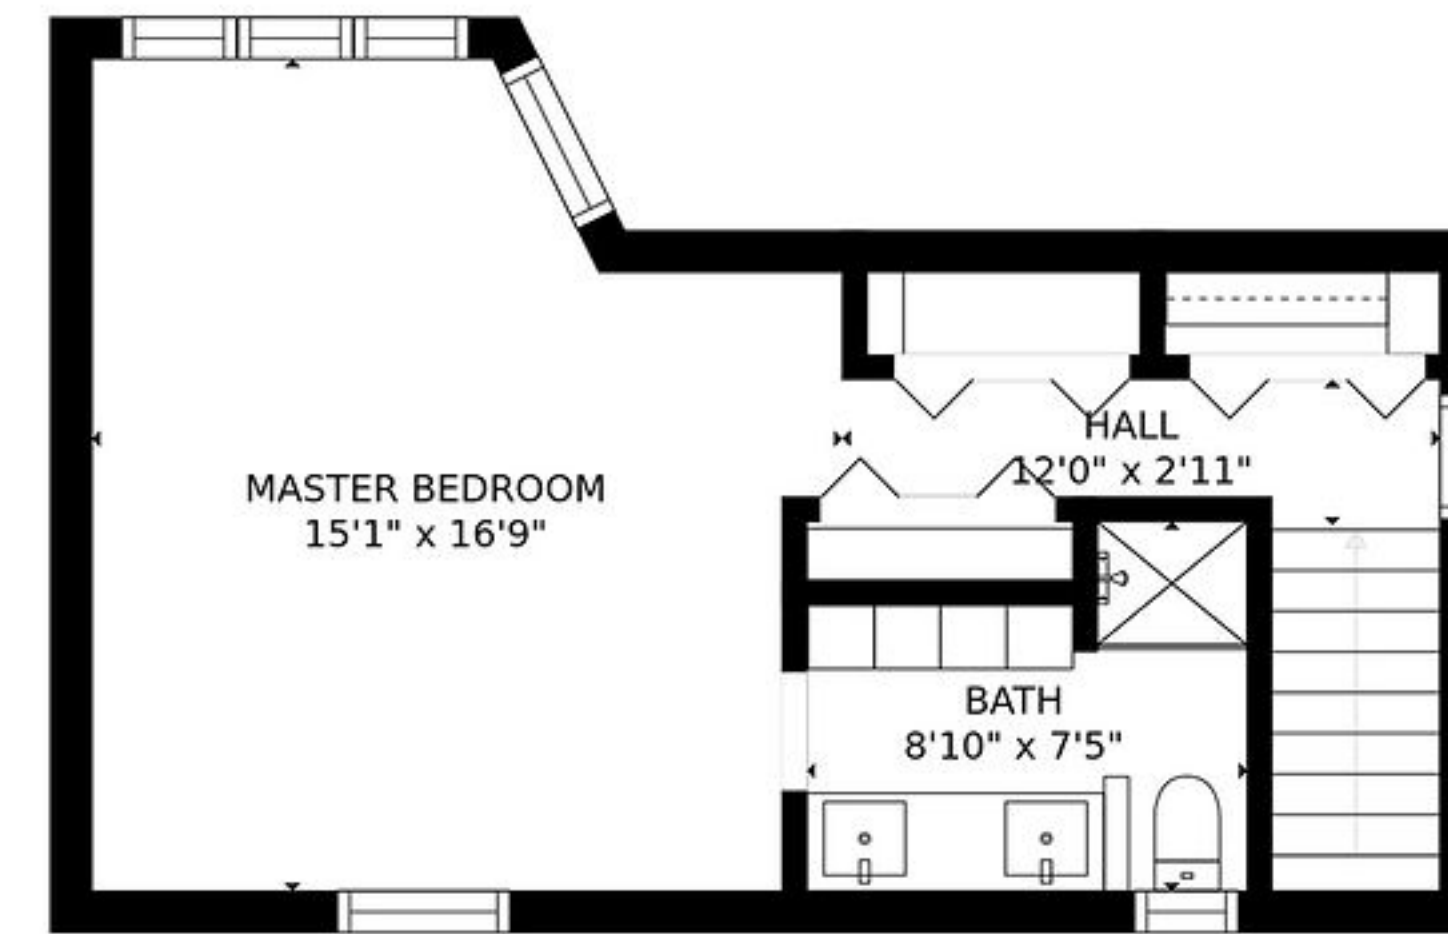

1236 6th St

Manhattan Beach, CA 90266

Gross Living Area: 0,000 sq. ft.

Main Floorplan

DISCLAIMER: Floorplan rendering created by The Luxury Level. Measurements are approximate and fairly exact but not State authorized. It is the responsibility of the buyer to verify the property's measurements and square footage independently.