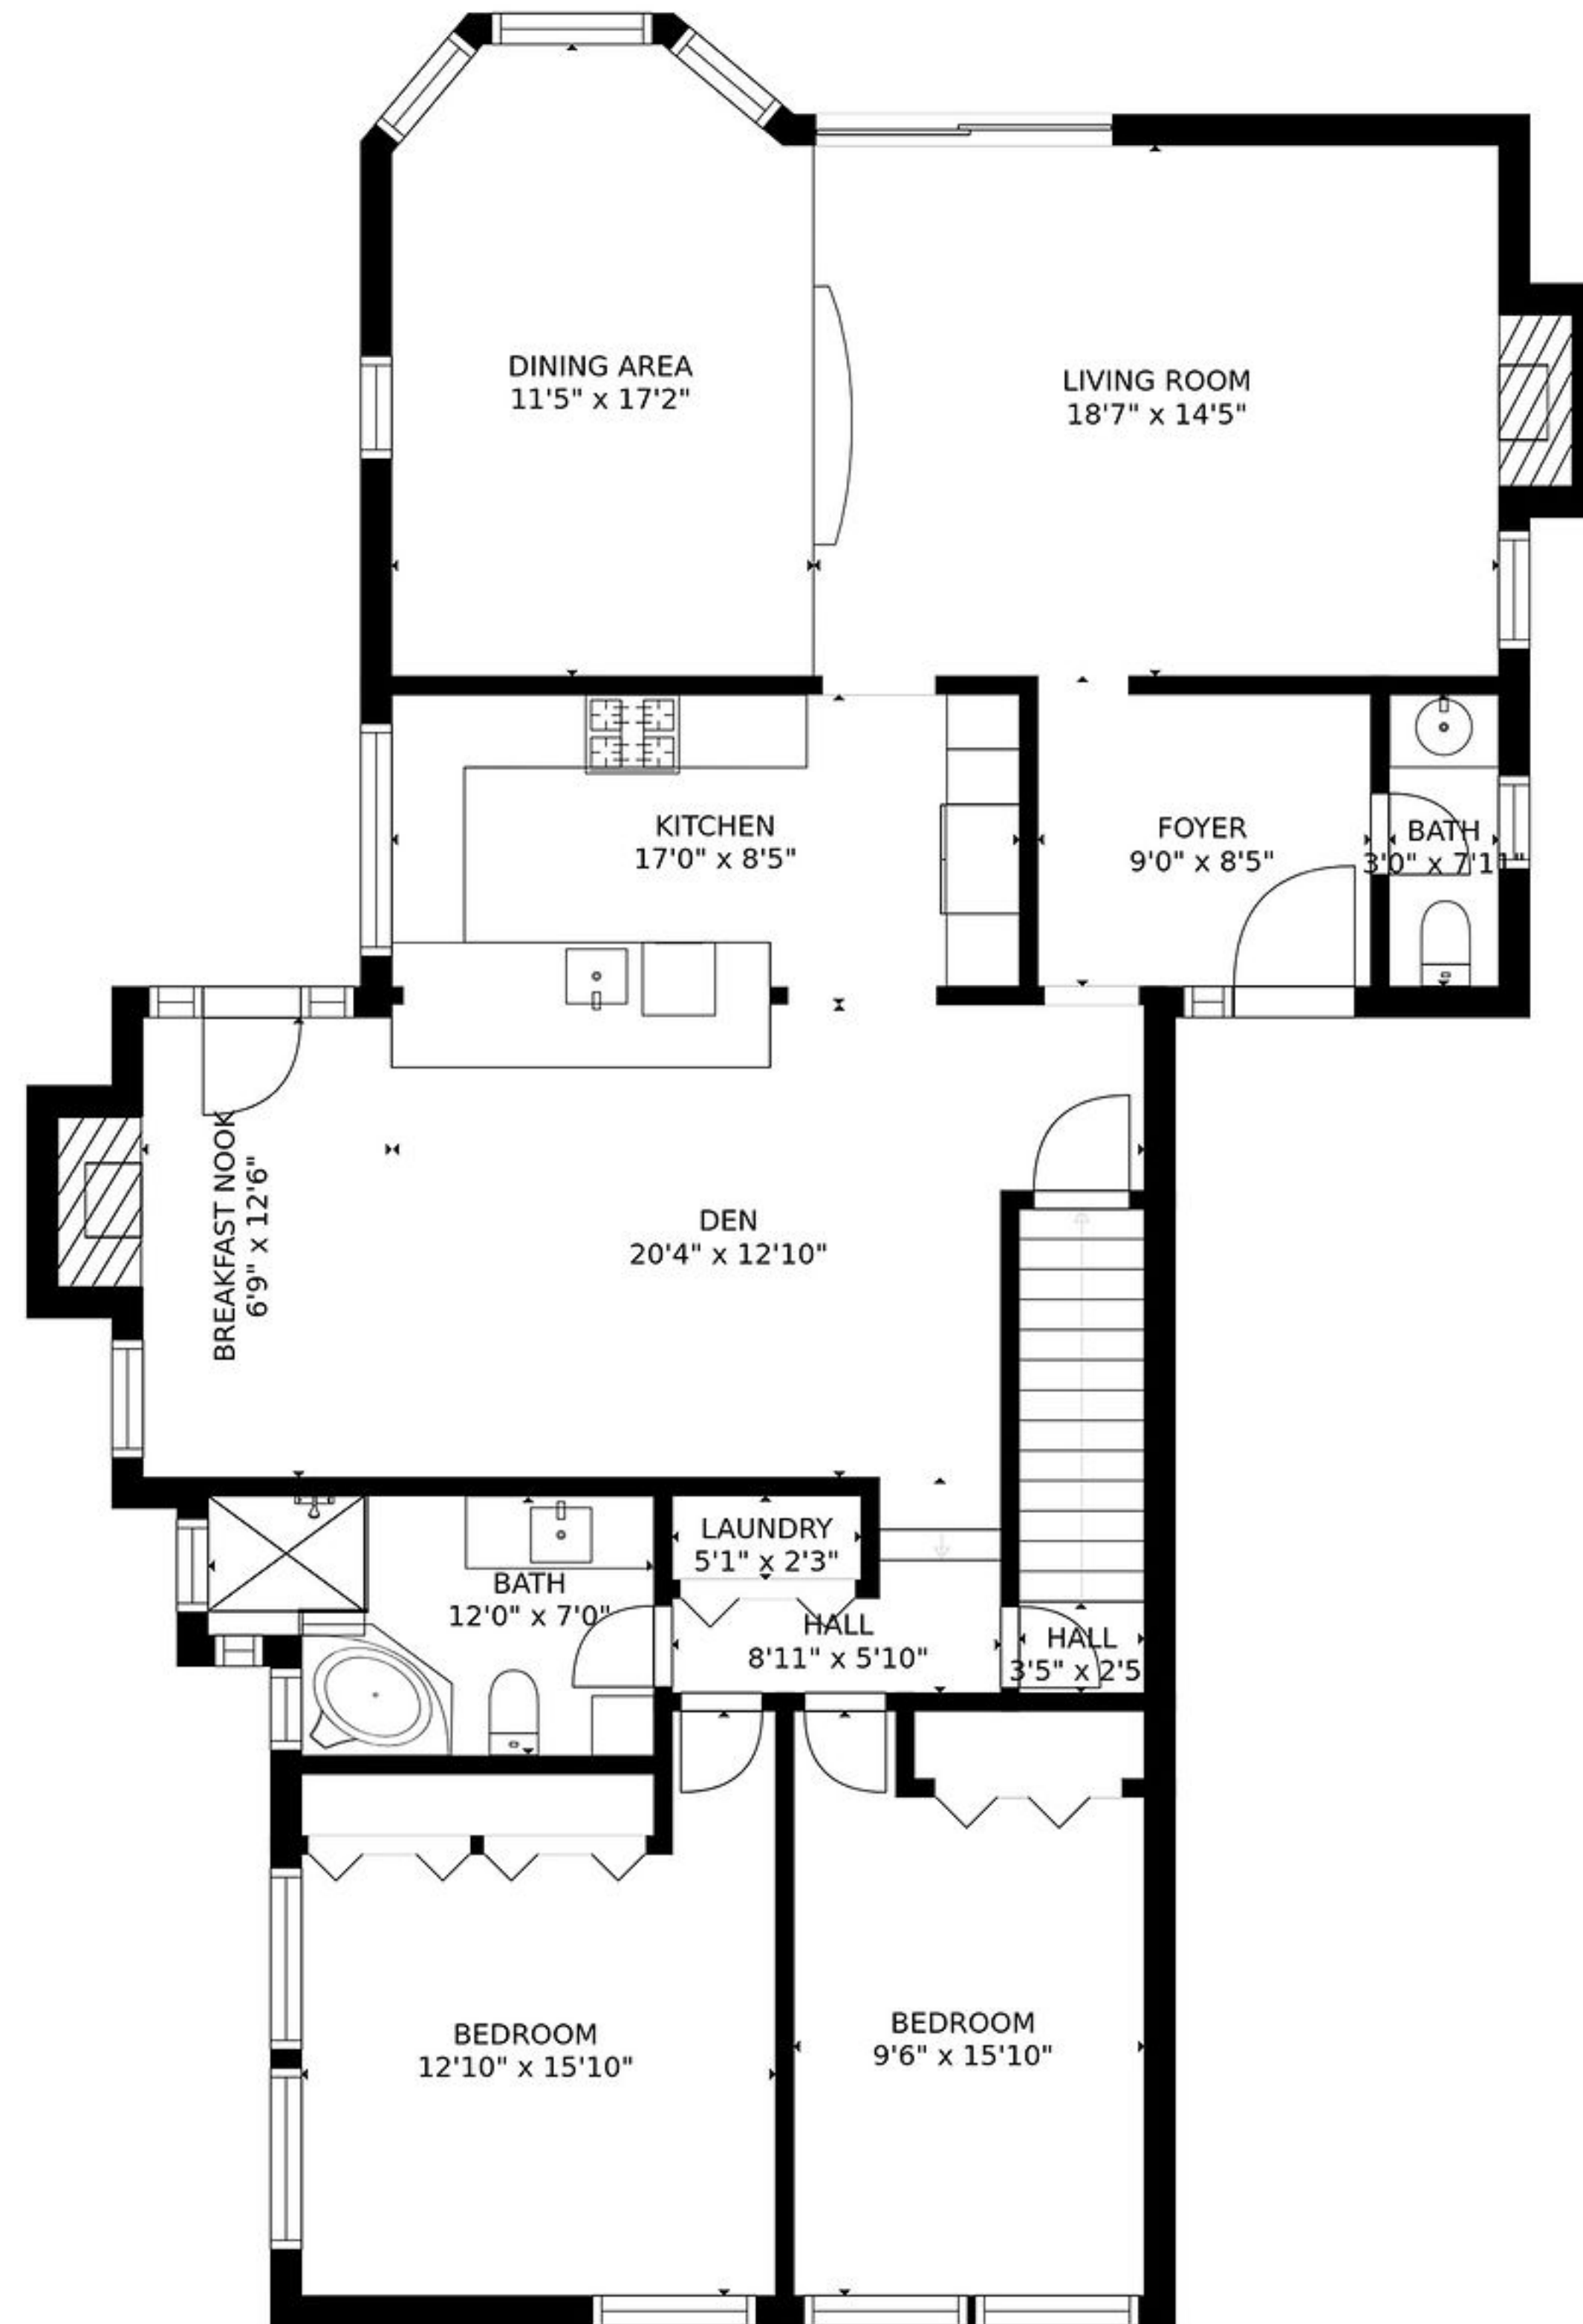

1236 6th St

Manhattan Beach, CA 90266

Gross Living Area: 0,000 sq. ft.

Main Floorplan

DISCLAIMER: Floorplan rendering created by The Luxury Level. Measurements are approximate and fairly exact but not State authorized. It is the responsibility of the buyer to verify the property's measurements and square footage independently.