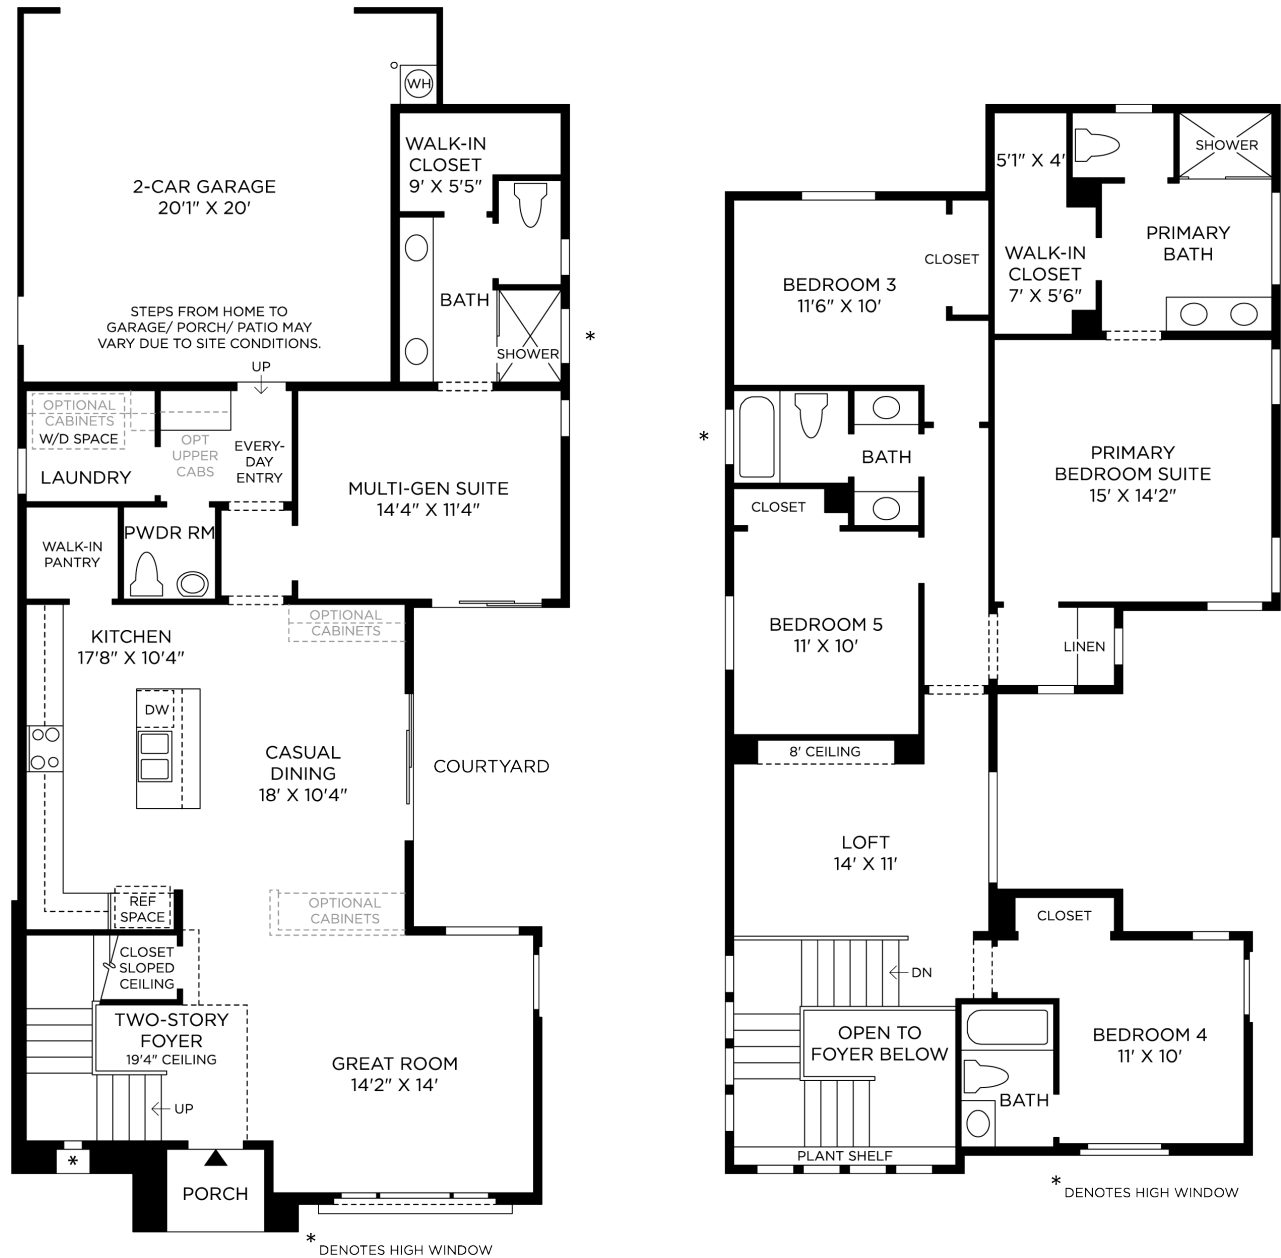

**1 MULTI-SLIDE STACKED DOOR - 12X8 GREAT ROOM ILO STANDARD**

EXDM0009 (not shown)

**2 TILE SURROUND**

PLMX0090 (not shown)

**3 TILE SURROUND**

PLMX0082 (not shown)