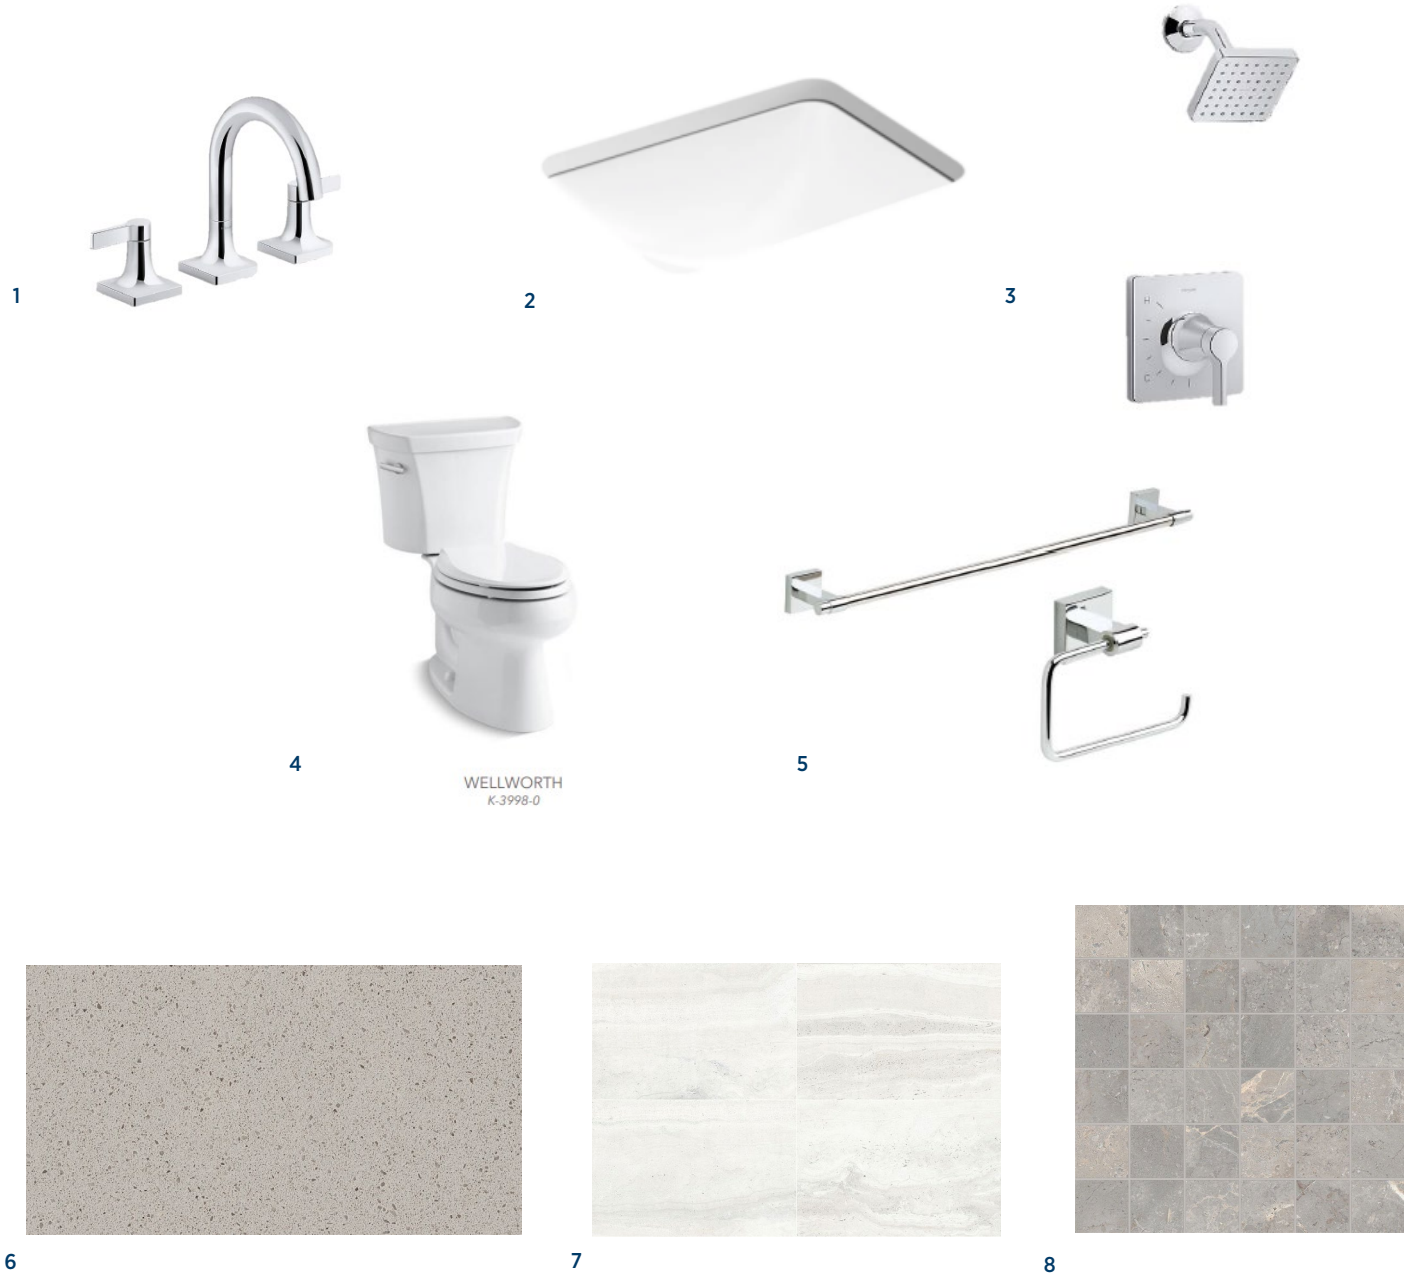

Designer Appointed Features | PRIMARY BATHROOM

Designer Appointed Features are home details and finishes curated by the talented design professionals responsible for the distinctive looks found in our model homes.

1 FAUCET

Kohler Venza
Polished Chrome Widespread

2 SINK

Kohler Caxton
Rectangle Undermount

3 SHOWER FIXTURES

Kohler Venza
Polished Chrome

4 TOILET

Kohler Wellworth
Standard Height

5 BATH HARDWARE

Franklin Brass Maxted
Polished Chrome Towel Bar | Paper Holder

6 COUNTERTOP

Arizona Tile Quartz
Zinc 2CM

7 SHOWER TILE - WALLS

Arizona Tile Tivoli
12x24 Bianco Matte | Straight side-to-side

8 SHOWER TILE - FLOOR

Arizona Tile Anthea Mosaic
2x2 Earth Matte | Straight