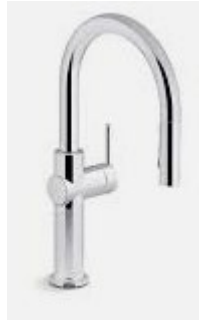

Designer Appointed Features | KITCHEN

Designer Appointed Features are home details and finishes curated by the talented design professionals responsible for the distinctive looks found in our model homes.

1 FAUCET

Kohler Crue

Polished Chrome Touchless pull-Down

1

2 SINK

Kohler Vault

Stainless Steel Single Bowl