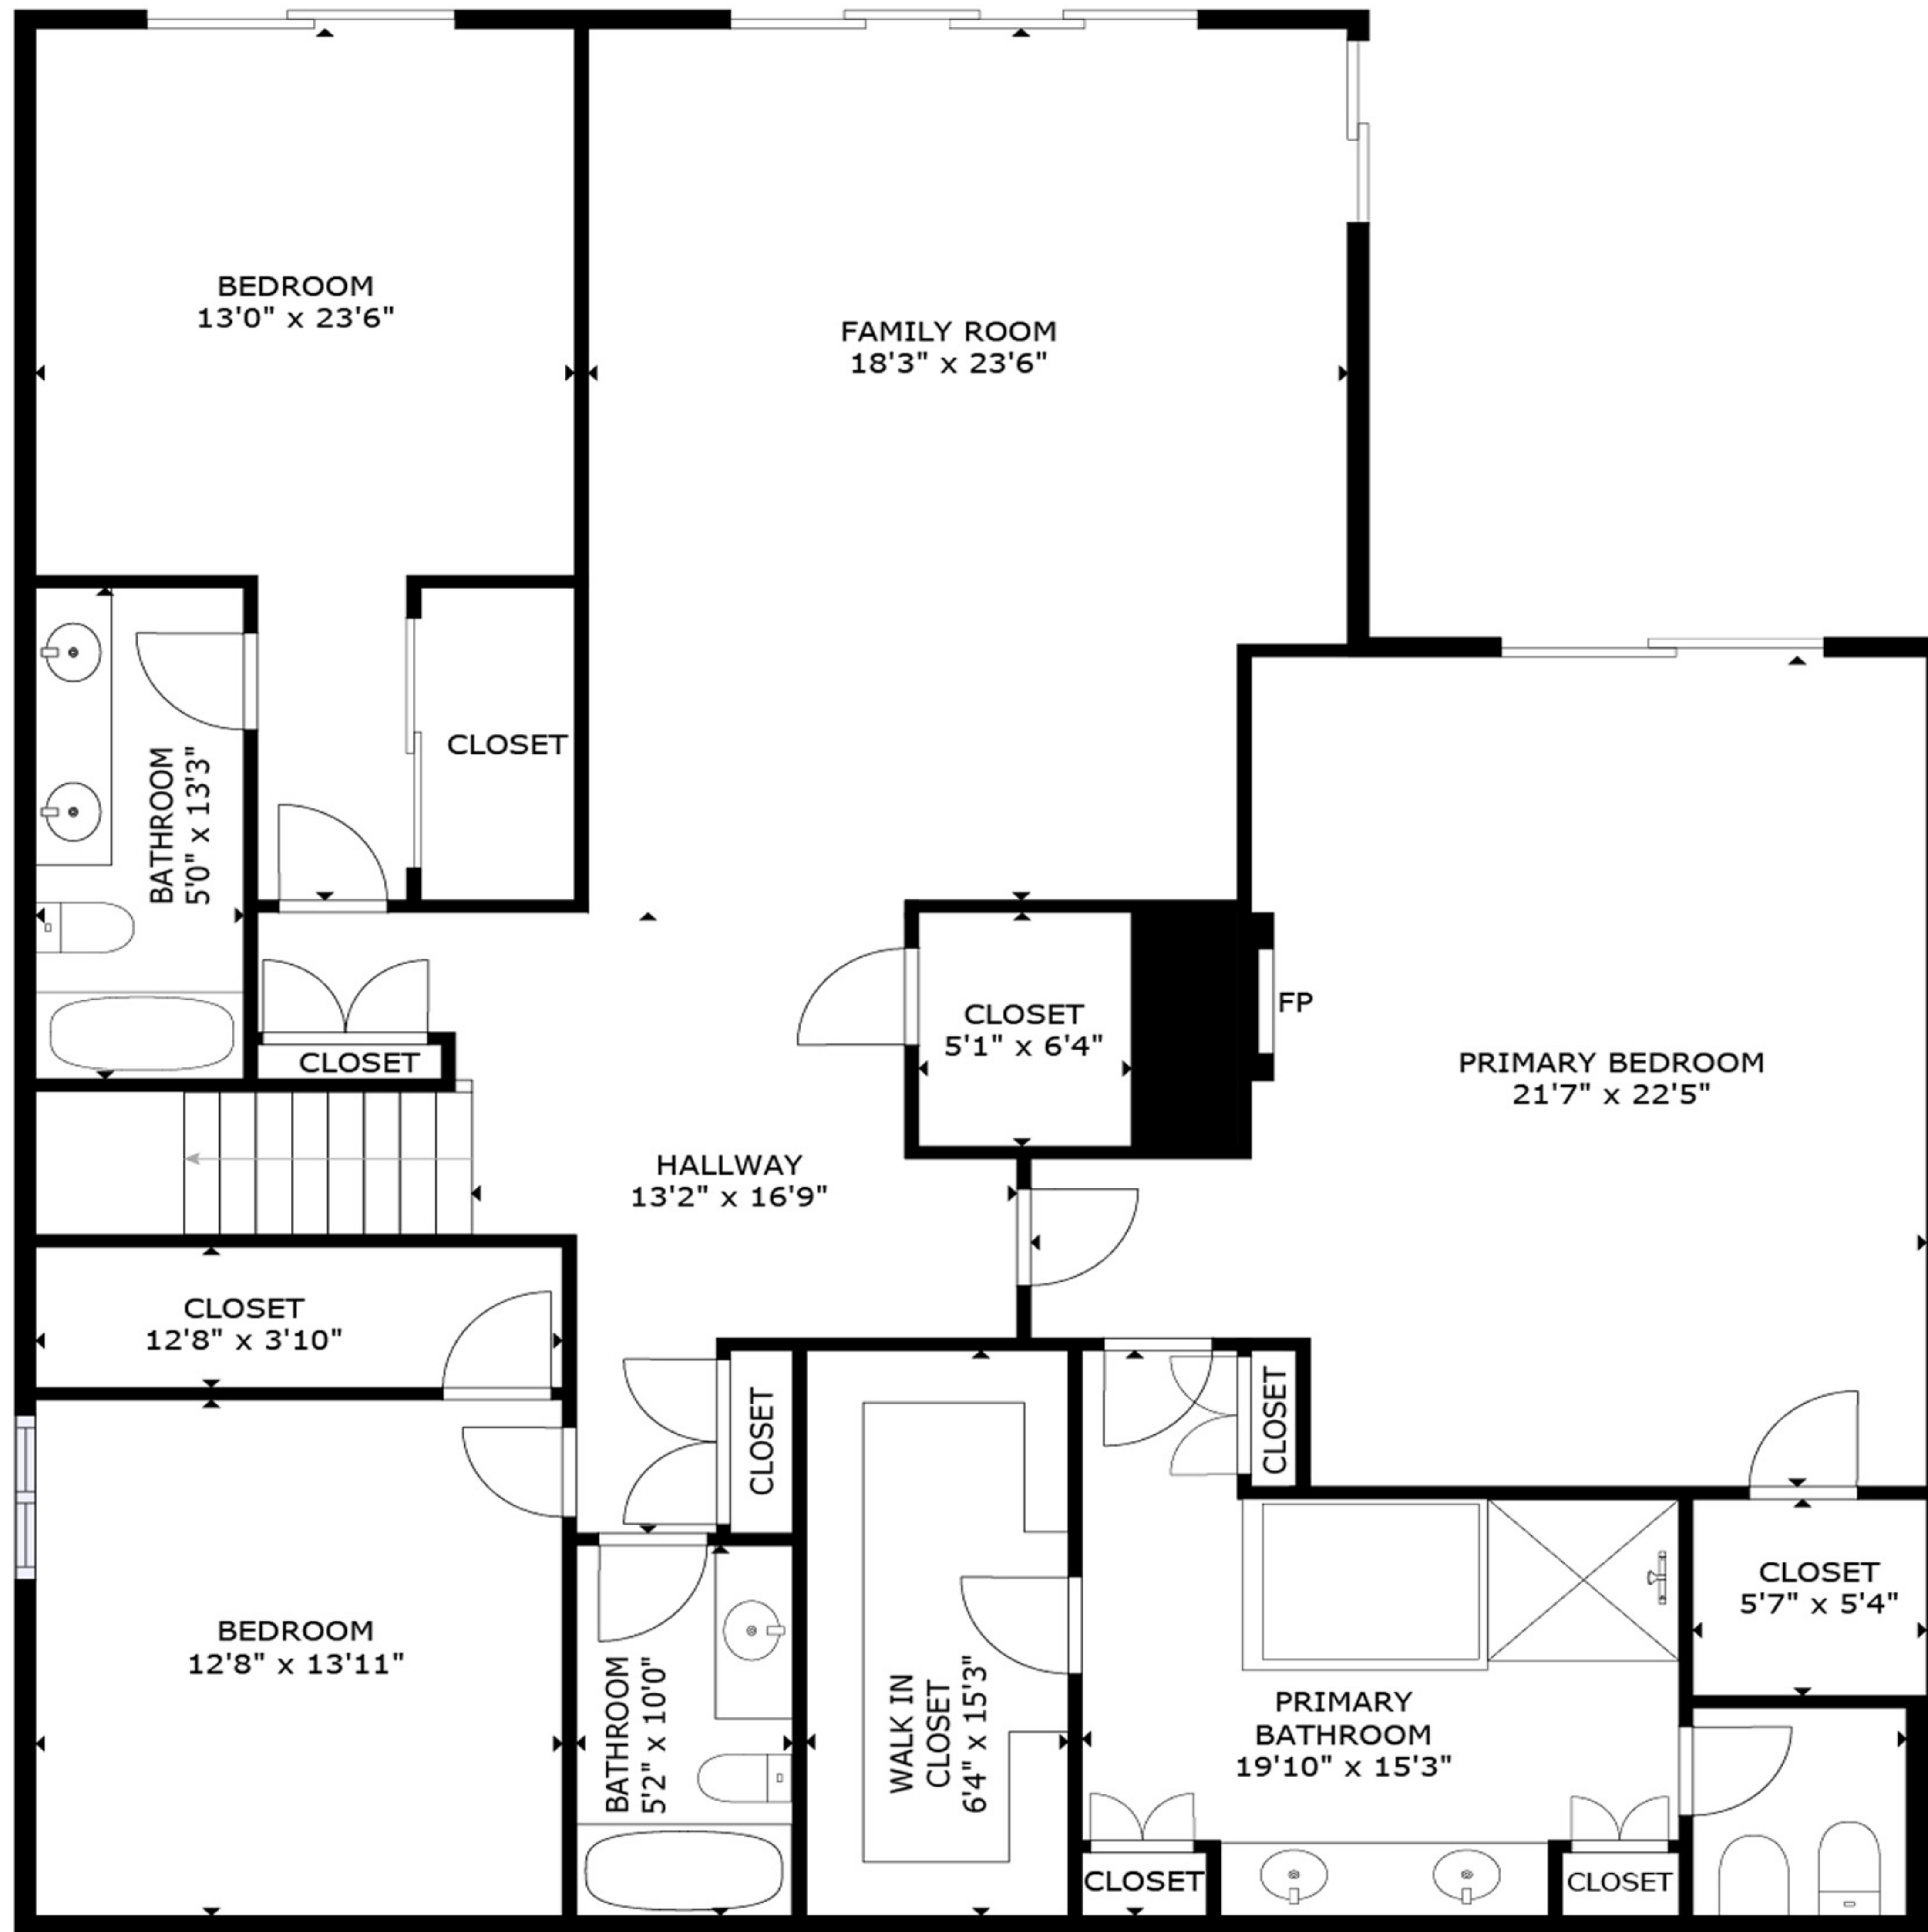

MAIN LEVEL

6416 Vista Pacifica, Rancho Palos Verdes

SIZES AND DIMENSIONS ARE APPROXIMATE, ACTUAL MAY VARY.

LOWER LEVEL

6416 Vista Pacifica, Rancho Palos Verdes

SIZES AND DIMENSIONS ARE APPROXIMATE, ACTUAL MAY VARY.