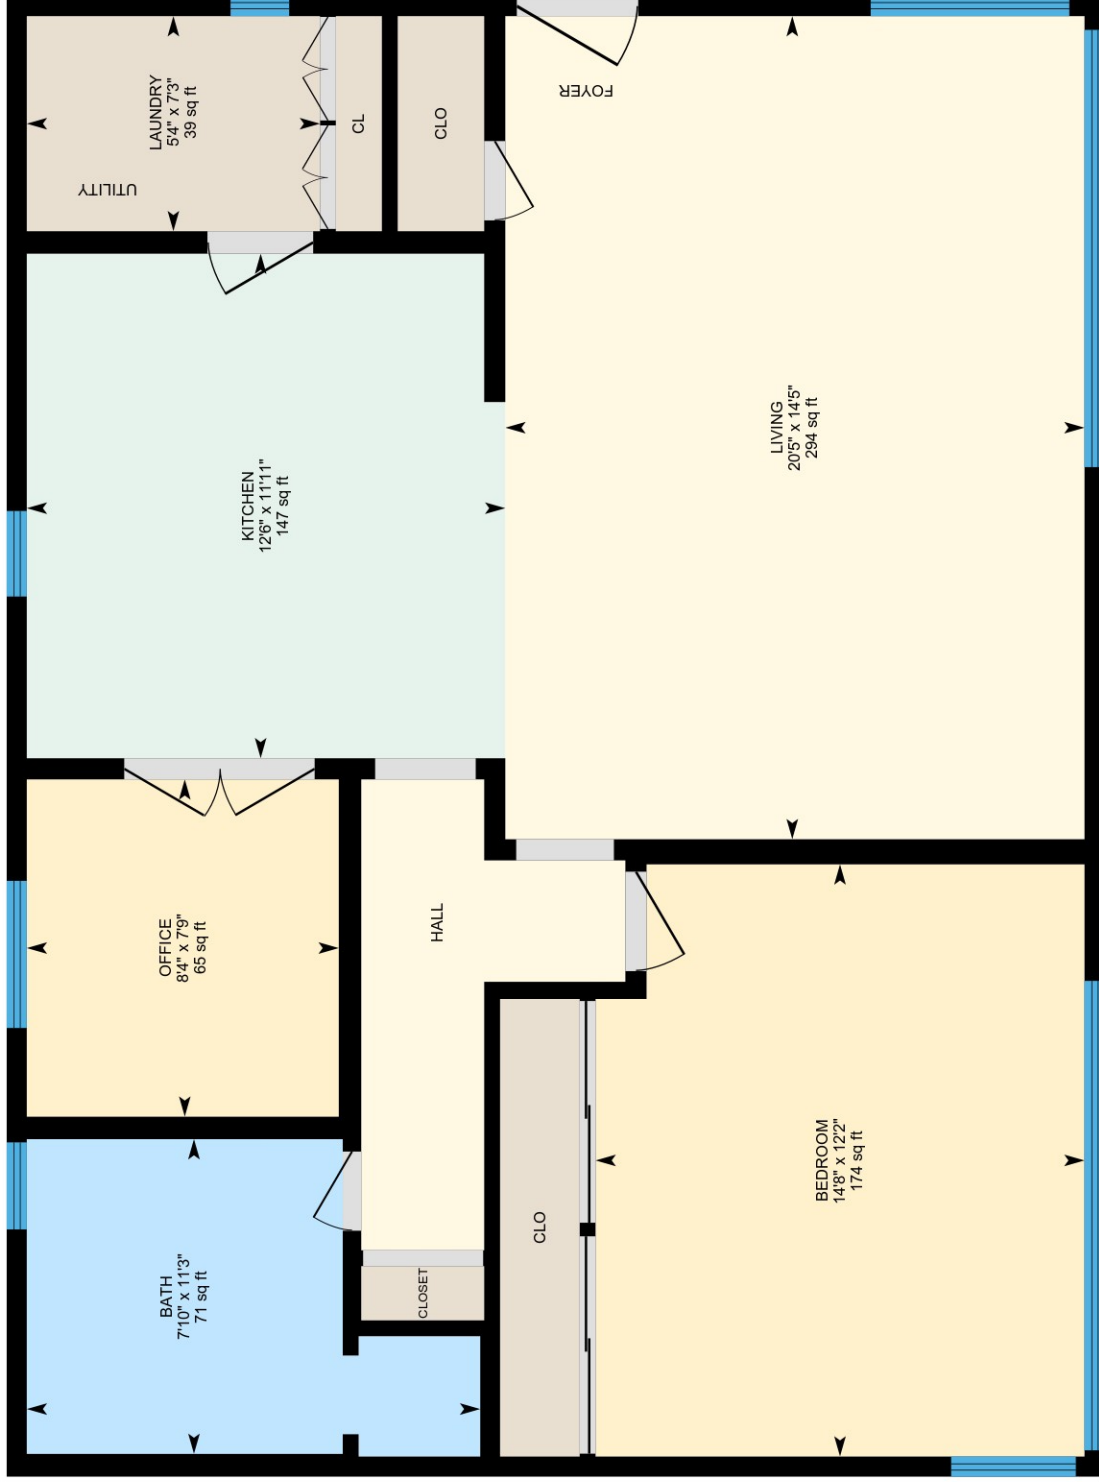

16 23rd St, Hermosa Beach, CA

Upper Unit Finished Area 1001.07 sq ft

PREPARED: 2022/04/08

White regions are excluded from total floor area in iGUIDE floor plans. All room dimensions and floor areas must be considered approximate and are subject to independent verification.

16 23rd St, Hermosa Beach, CA

Lower Unit Finished Area 622.79 sq ft
Unfinished Area 184.46 sq ft

PREPARED: 2022/04/08

White regions are excluded from total floor area in iGUIDE floor plans. All room dimensions and floor areas must be considered approximate and are subject to independent verification.