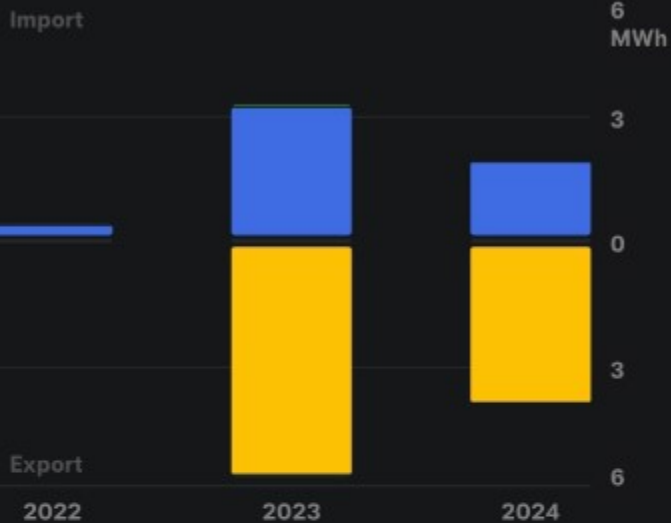

Lifetime

Lifetime ▾

↑ Imported

5.4 MWh

↓ Exported

9.7 MWh

Energy Flow

↑ Used By