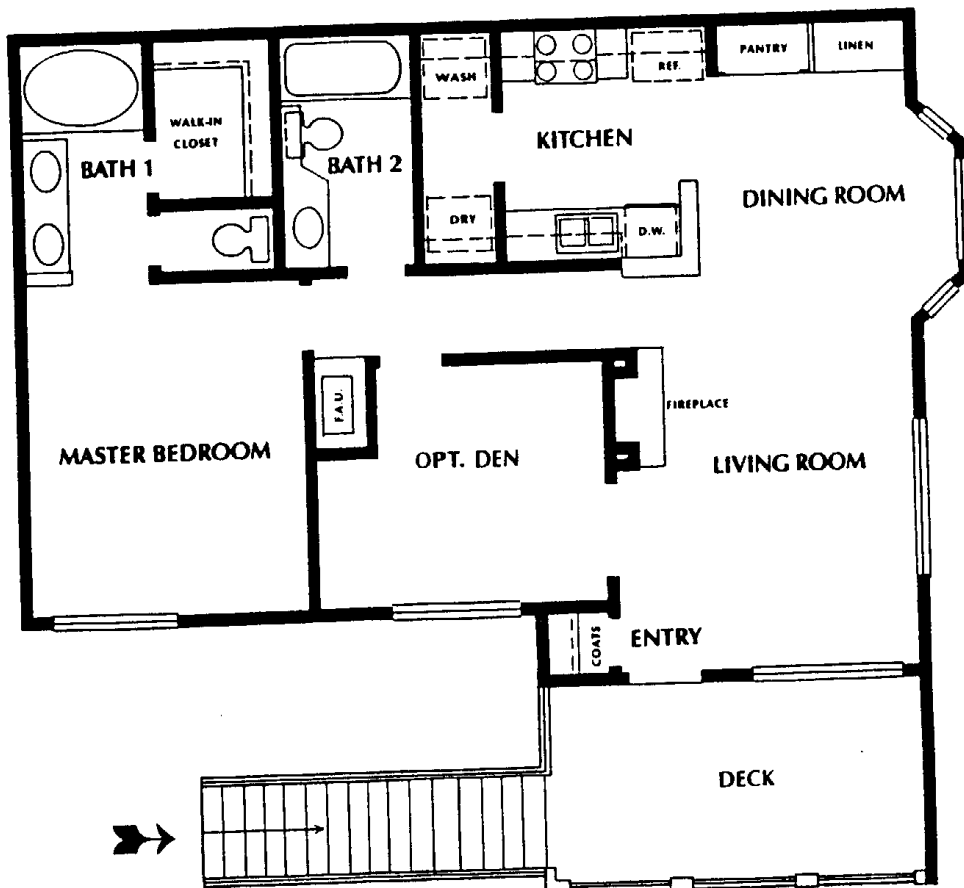

TRACT: (BLF) Belflora RSM MODEL: G E La Jolla (lower) - 874 Sq.Ft. (Approx)

Copyright ©The Inside Tract™ - All rights reserved.

©The Inside Tract™