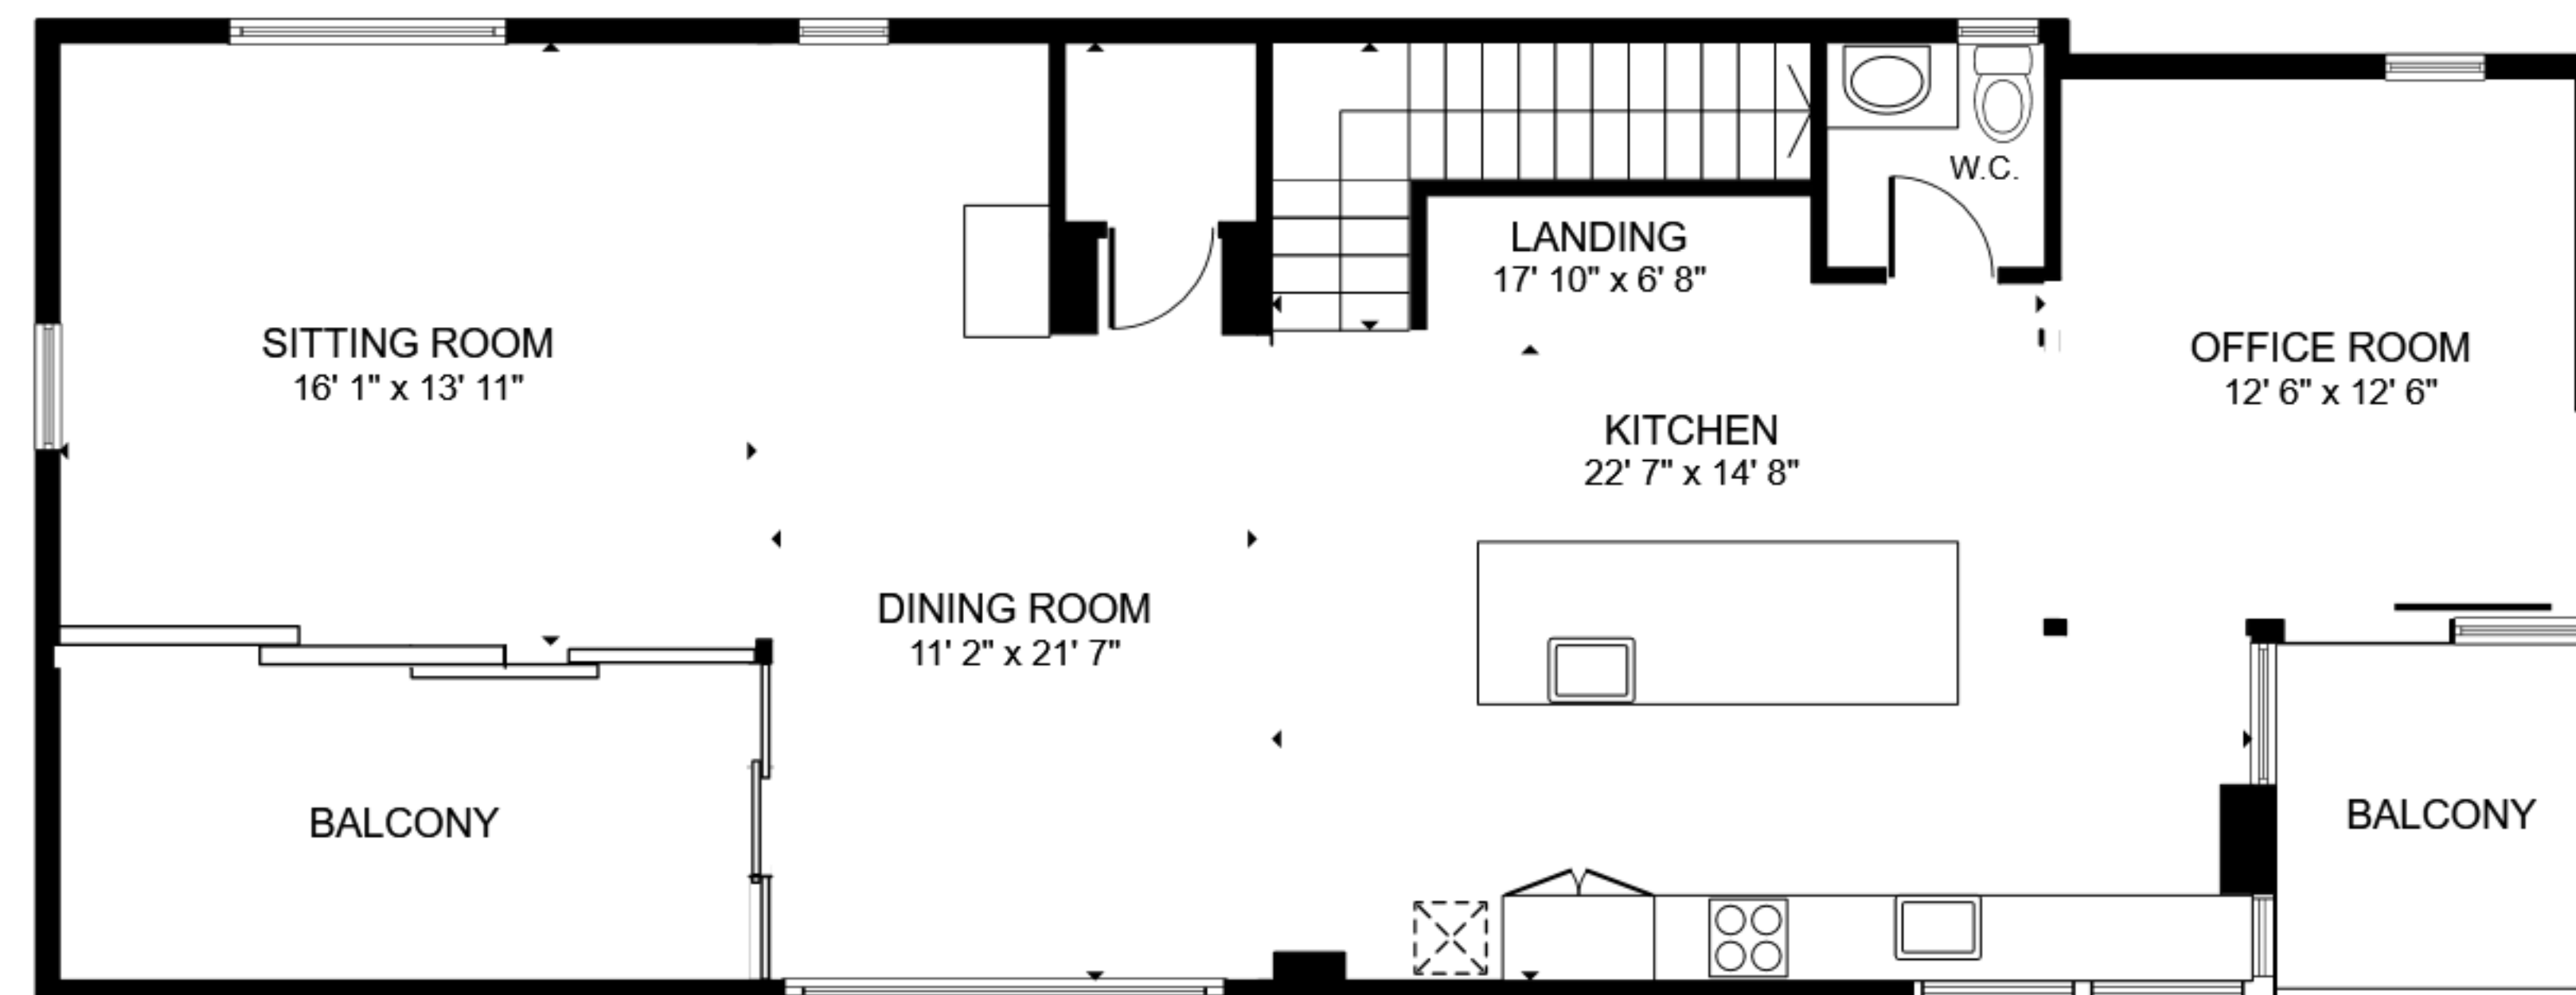

FLOOR 1

FLOOR 2

FLOOR 3

GROSS INTERNAL AREA
 FLOOR 1 606 sq.ft. FLOOR 2 1,159 sq.ft. FLOOR 3 1,072 sq.ft.
 EXCLUDED AREAS : BALCONY 26 sq.ft. BALCONY 61 sq.ft. BALCONY 115 sq.ft. BALCONY 62 sq.ft.
 TOTAL : 2,837 sq.ft.

SIZES AND DIMENSIONS ARE APPROXIMATE, ACTUAL MAY VARY.