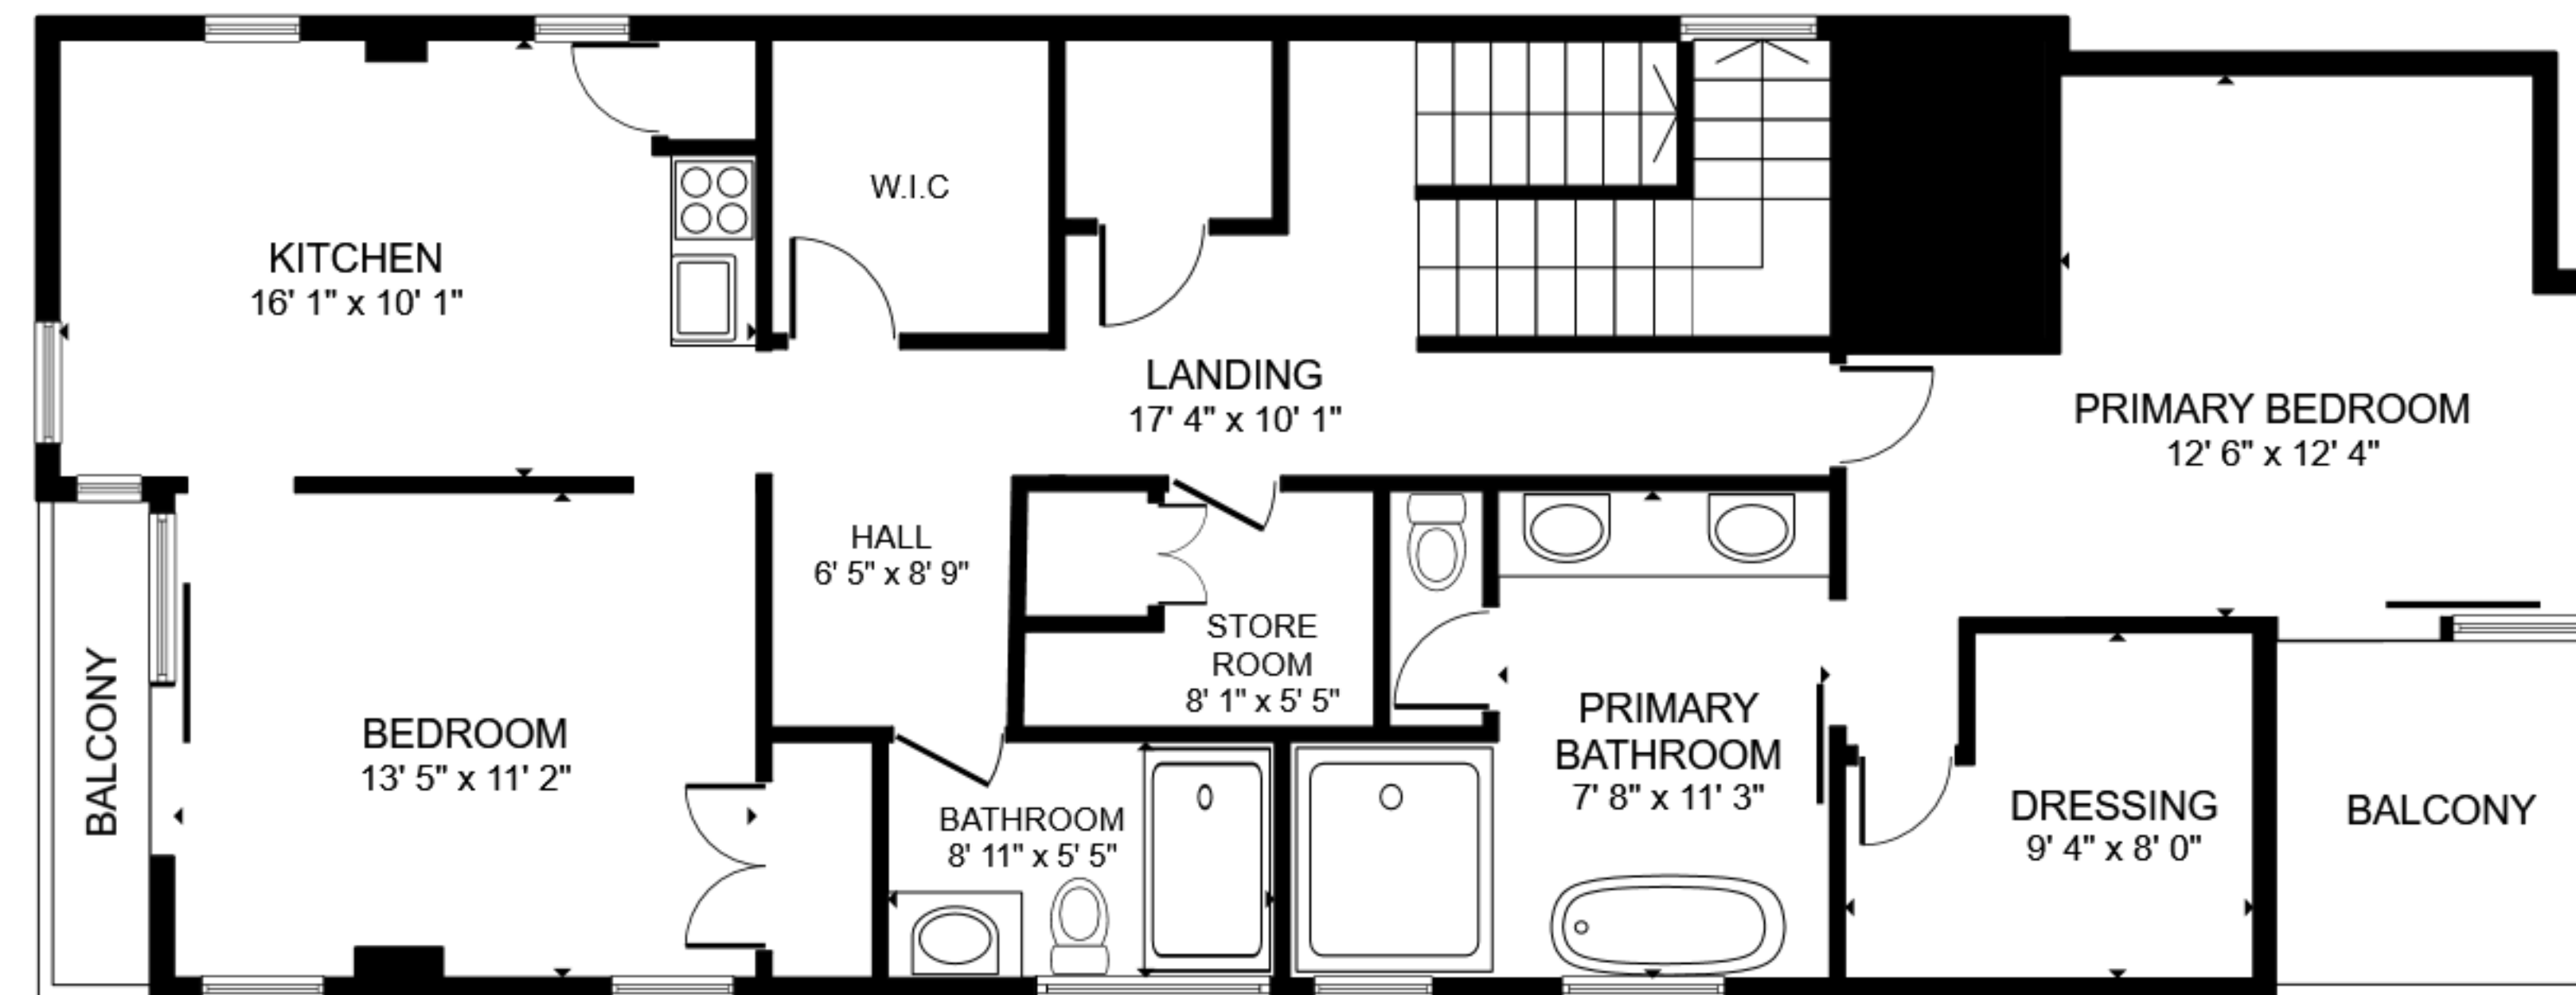

FLOOR 1

FLOOR 2

FLOOR 3

GROSS INTERNAL AREA
 FLOOR 1 606 sq.ft. FLOOR 2 1,159 sq.ft. FLOOR 3 1,072 sq.ft.
 EXCLUDED AREAS : BALCONY 26 sq.ft. BALCONY 61 sq.ft. BALCONY 115 sq.ft. BALCONY 62 sq.ft.
 TOTAL : 2,837 sq.ft.

SIZES AND DIMENSIONS ARE APPROXIMATE, ACTUAL MAY VARY.