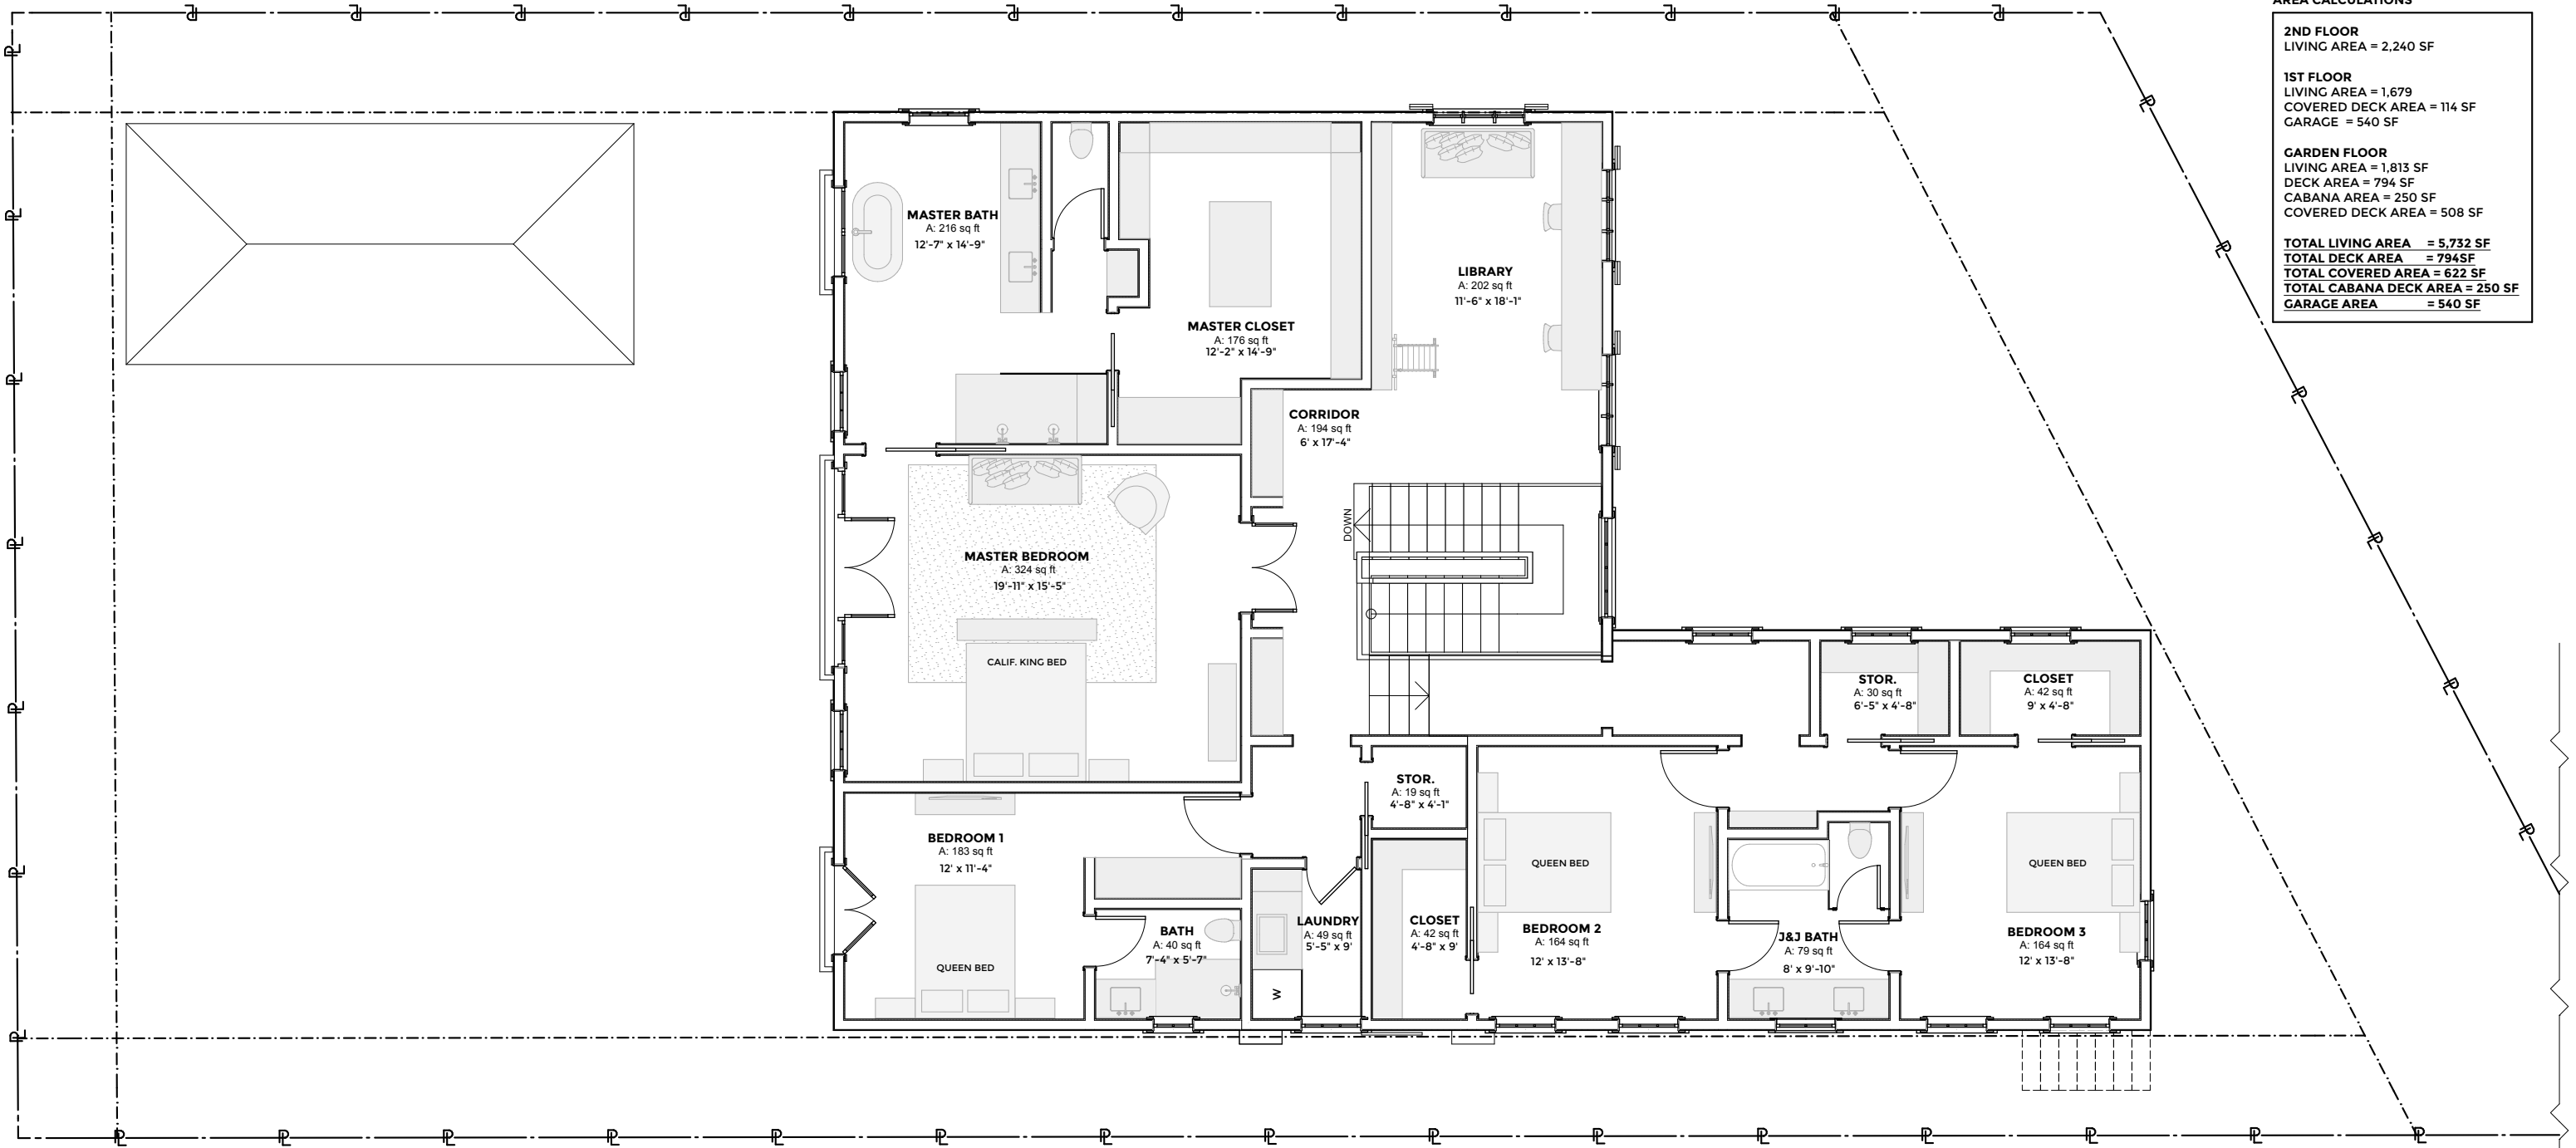

+

**AREA CALCULATIONS**

<b>2ND FLOOR</b>	LIVING AREA = 2,240 SF
<b>1ST FLOOR</b>	LIVING AREA = 1,679
	COVERED DECK AREA = 114 SF
	GARAGE = 540 SF
<b>GARDEN FLOOR</b>	LIVING AREA = 1,813 SF
	DECK AREA = 794 SF
	CABANA AREA = 250 SF
	COVERED DECK AREA = 508 SF
<b>TOTAL LIVING AREA</b>	= 5,732 SF
<b>TOTAL DECK AREA</b>	= 794 SF
<b>TOTAL COVERED AREA</b>	= 622 SF
<b>TOTAL CABANA DECK AREA</b>	= 250 SF
<b>GARAGE AREA</b>	= 540 SF

**GARDEN FLOOR**

SCALE: 1/8" = 1'-0"

1

**AREA CALCULATIONS**

<b>2ND FLOOR</b>	LIVING AREA = 2,240 SF
<b>1ST FLOOR</b>	LIVING AREA = 1,679
	COVERED DECK AREA = 114 SF
	GARAGE = 540 SF
<b>GARDEN FLOOR</b>	LIVING AREA = 1,813 SF
	DECK AREA = 794 SF
	CABANA AREA = 250 SF
	COVERED DECK AREA = 508 SF
<b>TOTAL LIVING AREA</b>	= 5,732 SF
<b>TOTAL DECK AREA</b>	= 794 SF
<b>TOTAL COVERED AREA</b>	= 622 SF
<b>TOTAL CABANA DECK AREA</b>	= 250 SF
<b>GARAGE AREA</b>	= 540 SF

**FIRST FLOOR PLAN**

SCALE: 1/8" = 1'-0"

1

**AREA CALCULATIONS**

<b>2ND FLOOR</b>	
LIVING AREA	= 2,240 SF
<b>1ST FLOOR</b>	
LIVING AREA	= 1,679
COVERED DECK AREA	= 114 SF
GARAGE	= 540 SF
<b>GARDEN FLOOR</b>	
LIVING AREA	= 1,813 SF
DECK AREA	= 794 SF
CABANA AREA	= 250 SF
COVERED DECK AREA	= 508 SF
<b>TOTAL LIVING AREA</b>	<b>= 5,732 SF</b>
<b>TOTAL DECK AREA</b>	<b>= 794 SF</b>
<b>TOTAL COVERED AREA</b>	<b>= 622 SF</b>
<b>TOTAL CABANA DECK AREA</b>	<b>= 250 SF</b>
<b>GARAGE AREA</b>	<b>= 540 SF</b>

**SECOND FLOOR PLAN**

SCALE: 1/8" = 1'-0"

1

Inspiration - Shutters

Inspiration  
Ivy + Large Windows

Inspiration Gate

Inspiration Privacy Gate

Inspiration  
Front Gate