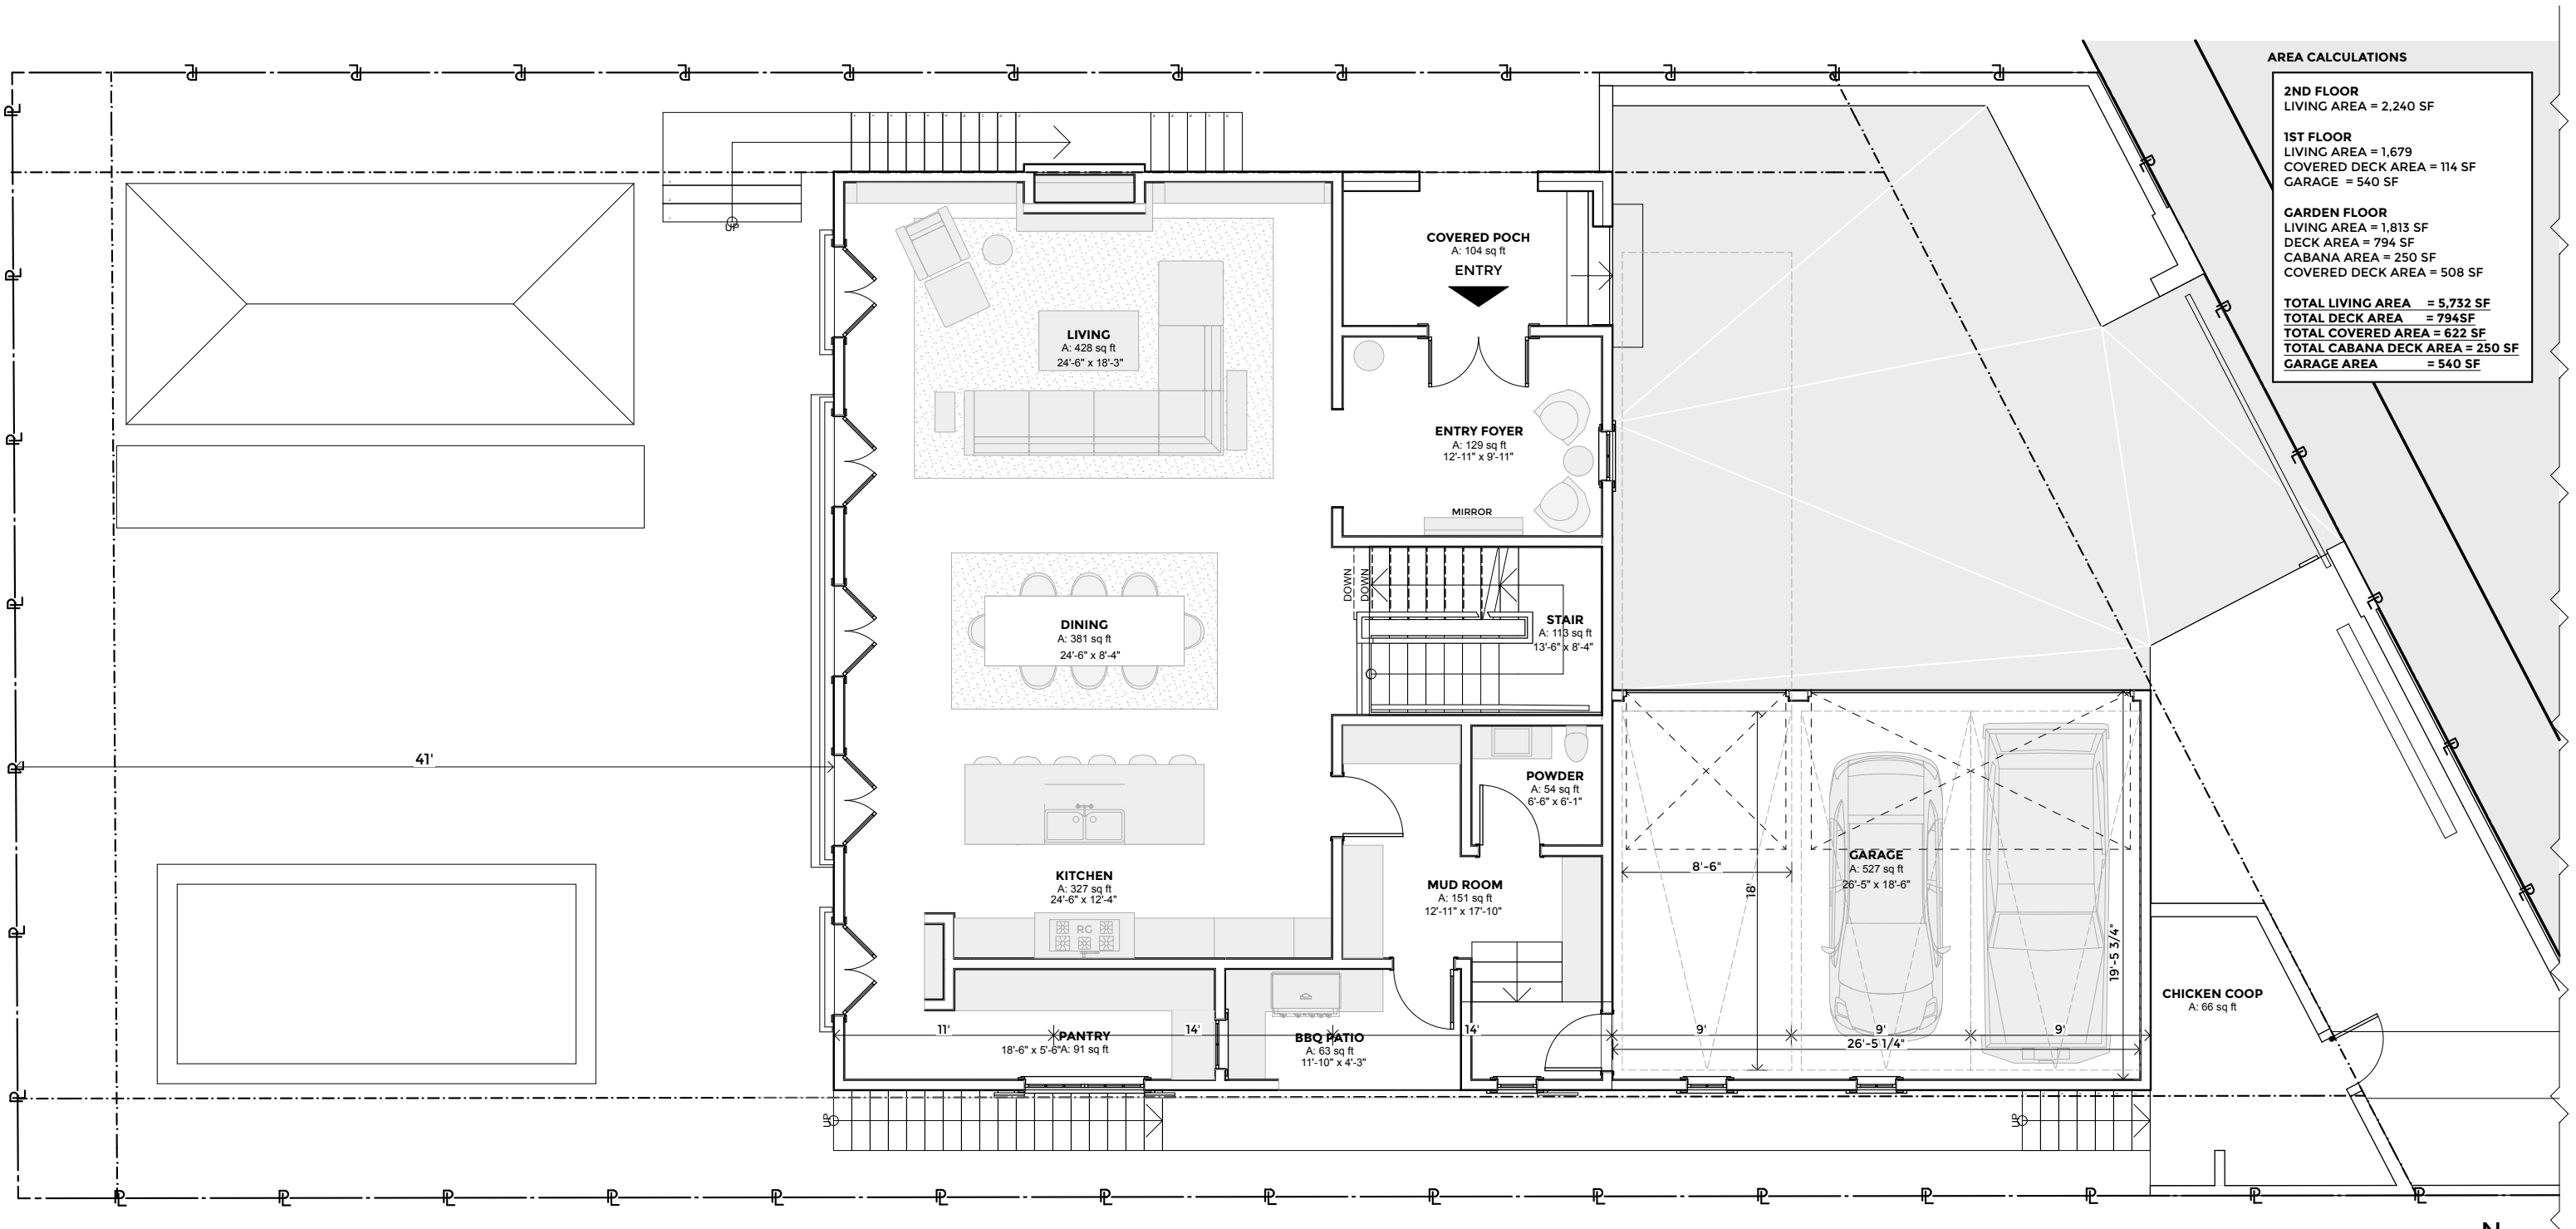

+

**AREA CALCULATIONS**

<b>2ND FLOOR</b>	LIVING AREA = 2,240 SF
<b>1ST FLOOR</b>	LIVING AREA = 1,679
	COVERED DECK AREA = 114 SF
	GARAGE = 540 SF
<b>GARDEN FLOOR</b>	LIVING AREA = 1,813 SF
	DECK AREA = 794 SF
	CABANA AREA = 250 SF
	COVERED DECK AREA = 508 SF
<b>TOTAL LIVING AREA</b>	= 5,732 SF
<b>TOTAL DECK AREA</b>	= 794 SF
<b>TOTAL COVERED AREA</b>	= 622 SF
<b>TOTAL CABANA DECK AREA</b>	= 250 SF
<b>GARAGE AREA</b>	= 540 SF

**GARDEN FLOOR**

SCALE: 1/8" = 1'-0"

1

**AREA CALCULATIONS**

<b>2ND FLOOR</b>	LIVING AREA = 2,240 SF
<b>1ST FLOOR</b>	LIVING AREA = 1,679
	COVERED DECK AREA = 114 SF
	GARAGE = 540 SF
<b>GARDEN FLOOR</b>	LIVING AREA = 1,813 SF
	DECK AREA = 794 SF
	CABANA AREA = 250 SF
	COVERED DECK AREA = 508 SF
<b>TOTAL LIVING AREA</b>	= 5,732 SF
<b>TOTAL DECK AREA</b>	= 794 SF
<b>TOTAL COVERED AREA</b>	= 622 SF
<b>TOTAL CABANA DECK AREA</b>	= 250 SF
<b>GARAGE AREA</b>	= 540 SF

**FIRST FLOOR PLAN**

SCALE: 1/8" = 1'-0"

1

**AREA CALCULATIONS**

<b>2ND FLOOR</b>	
LIVING AREA	= 2,240 SF
<b>1ST FLOOR</b>	
LIVING AREA	= 1,679
COVERED DECK AREA	= 114 SF
GARAGE	= 540 SF
<b>GARDEN FLOOR</b>	
LIVING AREA	= 1,813 SF
DECK AREA	= 794 SF
CABANA AREA	= 250 SF
COVERED DECK AREA	= 508 SF
<b>TOTAL LIVING AREA</b>	<b>= 5,732 SF</b>
<b>TOTAL DECK AREA</b>	<b>= 794 SF</b>
<b>TOTAL COVERED AREA</b>	<b>= 622 SF</b>
<b>TOTAL CABANA DECK AREA</b>	<b>= 250 SF</b>
<b>GARAGE AREA</b>	<b>= 540 SF</b>

**SECOND FLOOR PLAN**

SCALE: 1/8" = 1'-0"

1

Inspiration - Shutters

Inspiration  
Ivy + Large Windows

Inspiration Gate

Inspiration Privacy Gate

Inspiration  
Front Gate