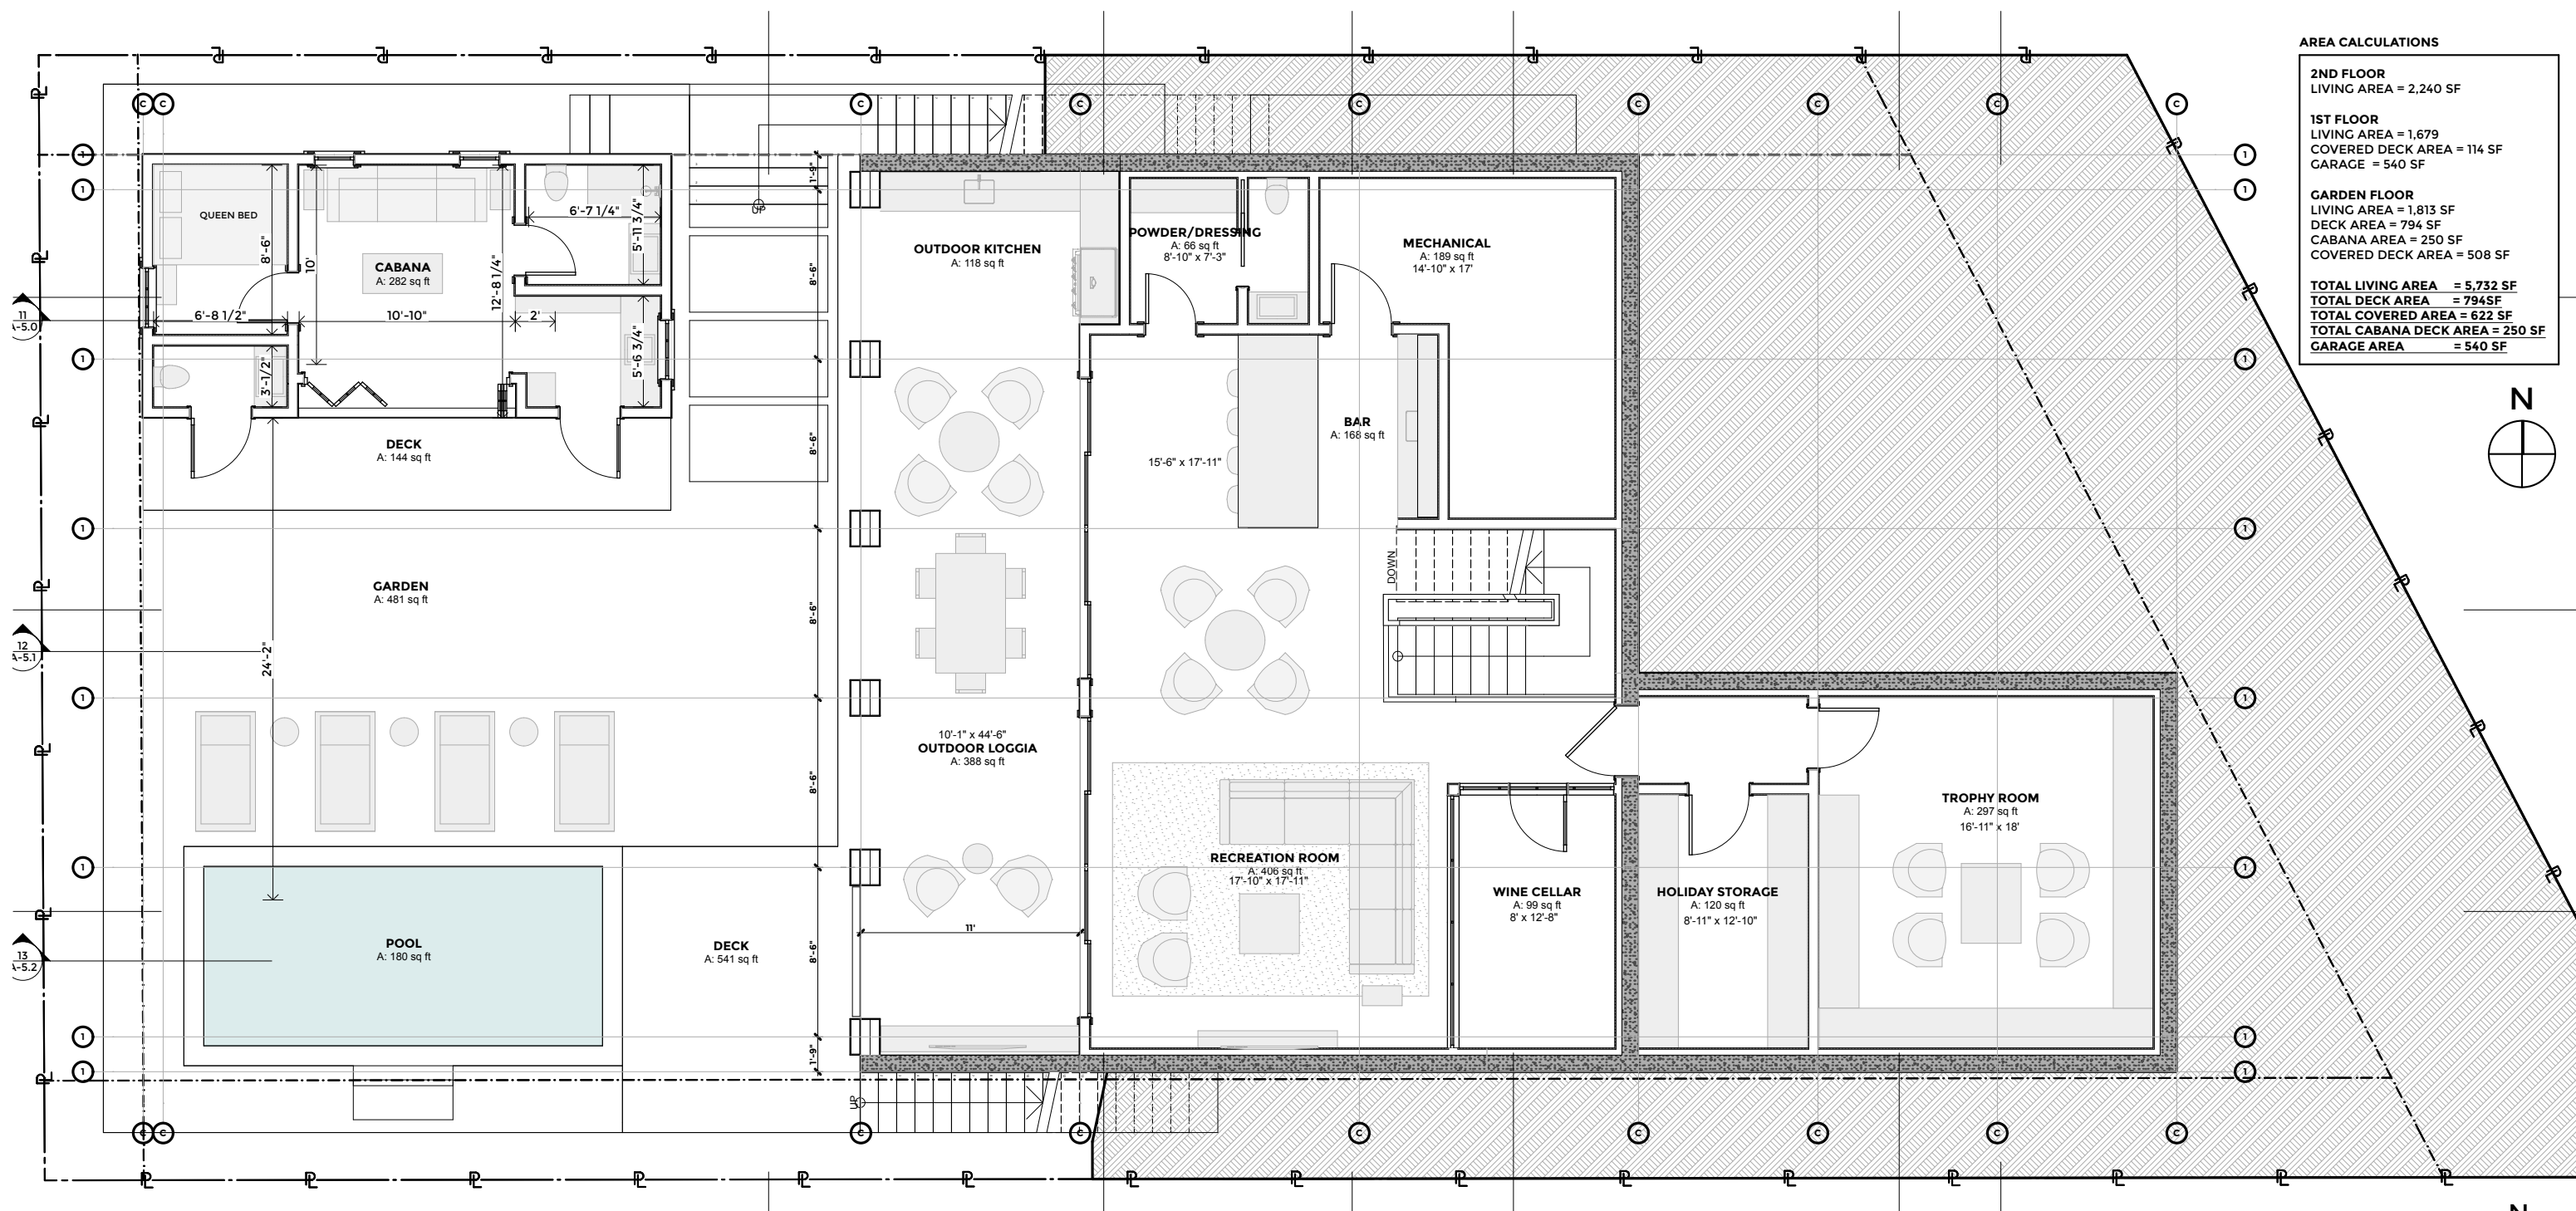

+

**AREA CALCULATIONS**

<b>2ND FLOOR</b>	LIVING AREA = 2,240 SF
<b>1ST FLOOR</b>	LIVING AREA = 1,679
	COVERED DECK AREA = 114 SF
	GARAGE = 540 SF
<b>GARDEN FLOOR</b>	LIVING AREA = 1,813 SF
	DECK AREA = 794 SF
	CABANA AREA = 250 SF
	COVERED DECK AREA = 508 SF
<b>TOTAL LIVING AREA</b>	= 5,732 SF
<b>TOTAL DECK AREA</b>	= 794 SF
<b>TOTAL COVERED AREA</b>	= 622 SF
<b>TOTAL CABANA DECK AREA</b>	= 250 SF
<b>GARAGE AREA</b>	= 540 SF

**GARDEN FLOOR**

SCALE: 1/8" = 1'-0"

1

**AREA CALCULATIONS**

<b>2ND FLOOR</b>	LIVING AREA = 2,240 SF
<b>1ST FLOOR</b>	LIVING AREA = 1,679
	COVERED DECK AREA = 114 SF
	GARAGE = 540 SF
<b>GARDEN FLOOR</b>	LIVING AREA = 1,813 SF
	DECK AREA = 794 SF
	CABANA AREA = 250 SF
	COVERED DECK AREA = 508 SF
<b>TOTAL LIVING AREA</b>	= 5,732 SF
<b>TOTAL DECK AREA</b>	= 794 SF
<b>TOTAL COVERED AREA</b>	= 622 SF
<b>TOTAL CABANA DECK AREA</b>	= 250 SF
<b>GARAGE AREA</b>	= 540 SF

**FIRST FLOOR PLAN**

SCALE: 1/8" = 1'-0"

1

**AREA CALCULATIONS**

<b>2ND FLOOR</b>	
LIVING AREA	= 2,240 SF
<b>1ST FLOOR</b>	
LIVING AREA	= 1,679
COVERED DECK AREA	= 114 SF
GARAGE	= 540 SF
<b>GARDEN FLOOR</b>	
LIVING AREA	= 1,813 SF
DECK AREA	= 794 SF
CABANA AREA	= 250 SF
COVERED DECK AREA	= 508 SF
<b>TOTAL LIVING AREA</b>	<b>= 5,732 SF</b>
<b>TOTAL DECK AREA</b>	<b>= 794 SF</b>
<b>TOTAL COVERED AREA</b>	<b>= 622 SF</b>
<b>TOTAL CABANA DECK AREA</b>	<b>= 250 SF</b>
<b>GARAGE AREA</b>	<b>= 540 SF</b>

**SECOND FLOOR PLAN**

SCALE: 1/8" = 1'-0"

1

Inspiration - Shutters

Inspiration  
Ivy + Large Windows

Inspiration Gate

Inspiration Privacy Gate

Inspiration  
Front Gate