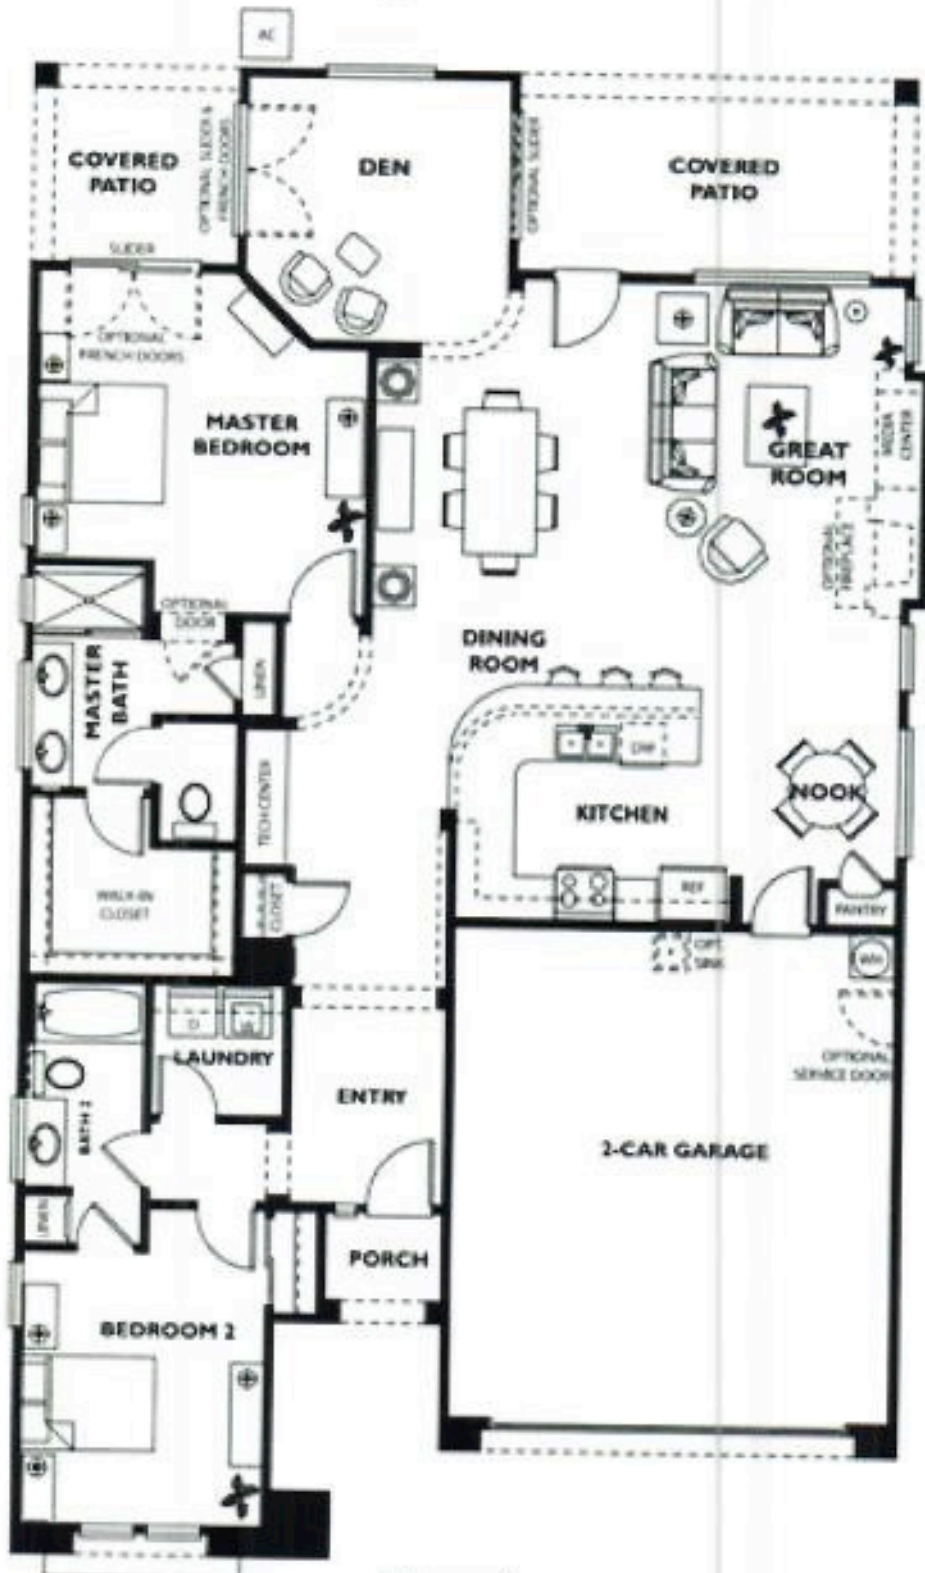

Santiago Collection

Tenaja
Plan 4070 • Elevation A
1,758 sq. ft.