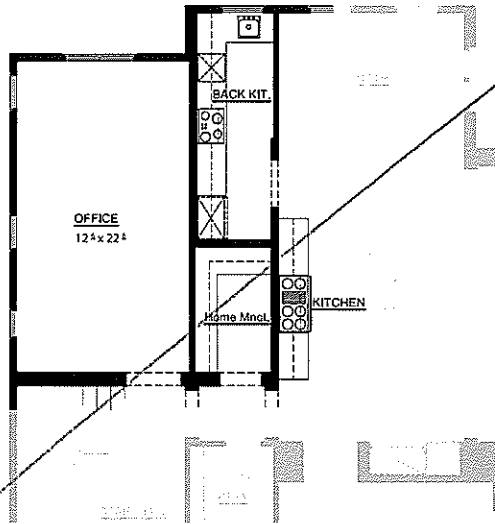

PRODUCT C RESIDENCE 3 FIRST FLOOR (REVERSE)

3A - 5,634 SQ.FT.

3C - 5,607 SQ.FT.

3E - 5,629 SQ.FT.

PRODUCT C RESIDENCE 3 SECOND FLOOR (REVERSE)

3A - 5,634 SQ.FT.

3C - 5,607 SQ.FT.

3E - 5,629 SQ.FT.

OPTION COVERED PATIO

OPTION SLIDERS

OPTION OFFICE & BACK KITCHEN

OPTION OFFICE, WINE ROOM, & BACK KITCHEN

PRODUCT C RESIDENCE 3 FIRST FLOOR OPTIONS (REVERSE)