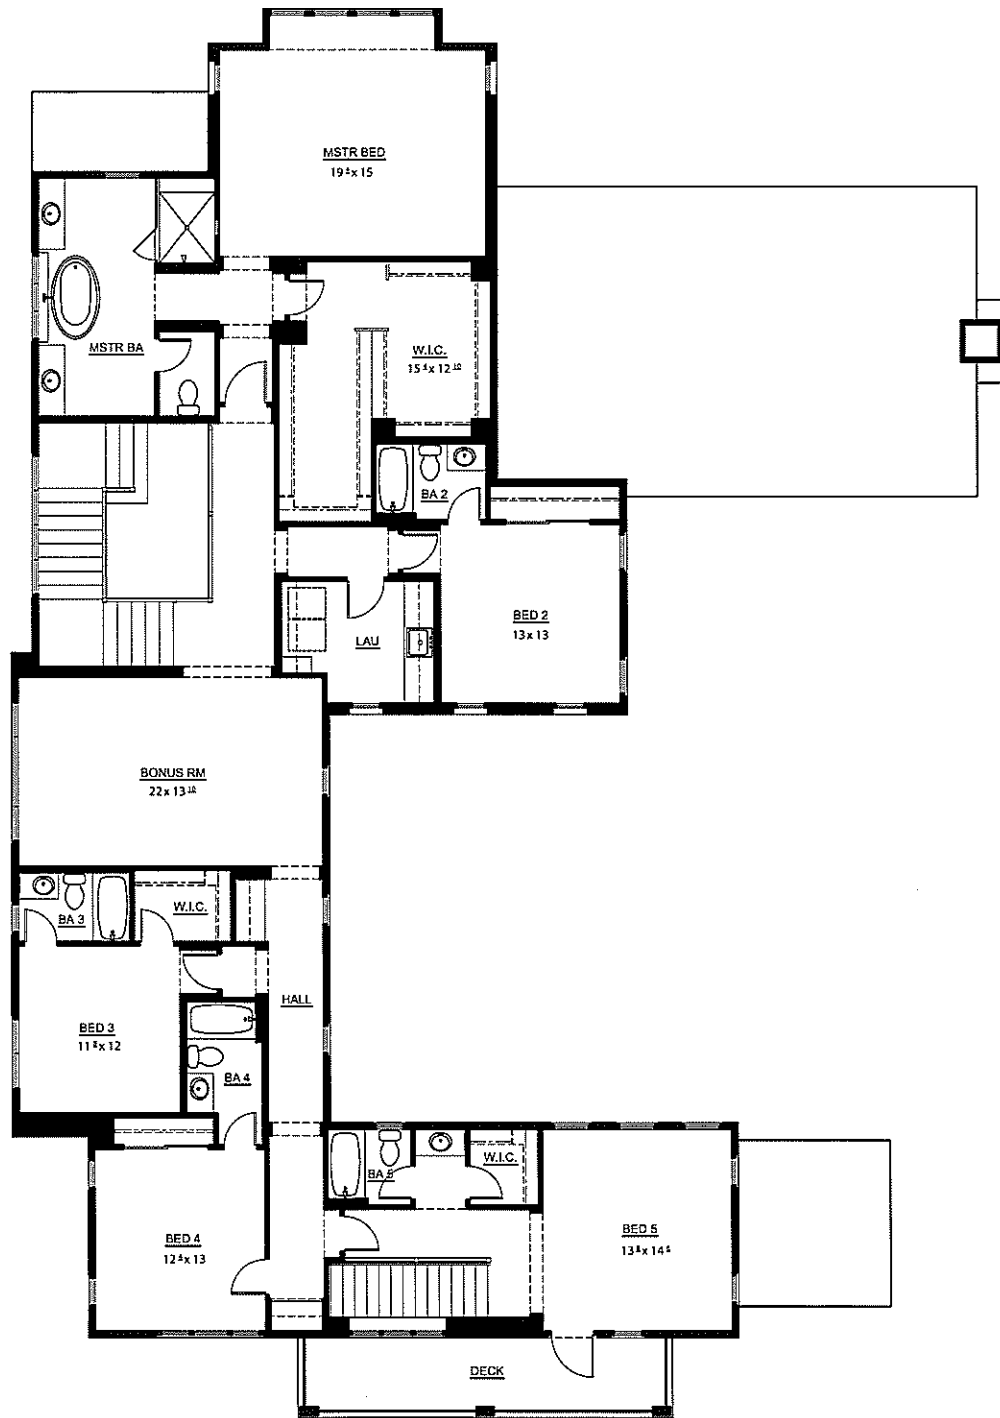

PRODUCT C RESIDENCE 3 FIRST FLOOR (REVERSE)

3A - 5,634 SQ.FT.

3C - 5,607 SQ.FT.

3E - 5,629 SQ.FT.

PRODUCT C RESIDENCE 3 SECOND FLOOR (REVERSE)

3A - 5,634 SQ.FT.

3C - 5,607 SQ.FT.

3E - 5,629 SQ.FT.

OPTION COVERED PATIO

OPTION SLIDERS

OPTION OFFICE & BACK KITCHEN

OPTION OFFICE, WINE ROOM, & BACK KITCHEN

PRODUCT C RESIDENCE 3 FIRST FLOOR OPTIONS (REVERSE)