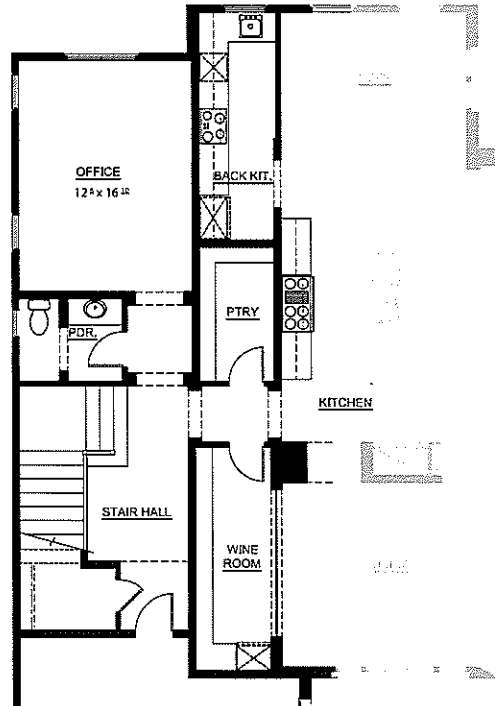

PRODUCT C RESIDENCE 3 FIRST FLOOR (REVERSE)

3A - 5,634 SQ.FT.

3C - 5,607 SQ.FT.

3E - 5,629 SQ.FT.

PRODUCT C RESIDENCE 3 SECOND FLOOR (REVERSE)

3A - 5,634 SQ.FT.

3C - 5,607 SQ.FT.

3E - 5,629 SQ.FT.

OPTION COVERED PATIO

OPTION SLIDERS

OPTION OFFICE & BACK KITCHEN

OPTION OFFICE, WINE ROOM, & BACK KITCHEN

PRODUCT C RESIDENCE 3 FIRST FLOOR OPTIONS (REVERSE)