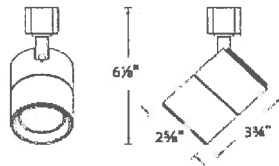

LG 15 cu. Ft. Bottom Freezer Refrigerator $1,499

<https://www.lg.com/us/refrigerators/lg-LBNC15231V-bottom-freezer-refrigerator>

LightWave Lighting – All track lighting

LED202 Summit ACLED Track Head (H-LED202-30-BK) by WAC US

LED202 Summit ACLED Energy Star Adjustable Beam in Black for H Track

Model: H/L/J-LED202
AC LED Track Luminaire

WAC LIGHTING
Responsible Lighting®

Fixture Type:

Catalog Number:

Project:

Location:

PRODUCT DESCRIPTION

LED202 track luminaire offers driverless AC LED technology and easy changeable beam angles in field. Superior light output in a small, unobtrusive design. The high output LEDs outperform halogen 50W MR16. Developed for upscale residential and commercial environments.

FEATURES

- Driverless AC LED technology
- Compact integrated design
- Easy change of beam angles in field
- Outperforms halogen 50W MR16
- Consistent high quality beam pattern
- Accommodates 1 lens accessory
- 360° horizontal and 90° vertical aiming
- 50,000 hour rated life
- 5 year WAC Lighting product warranty

BEAMSHIFT™ TECHNOLOGY

LED202 track luminaires come with BeamShift™, allowing in-field change of beam angle simply by changing the location of the lens with a simple flat-head screwdriver.