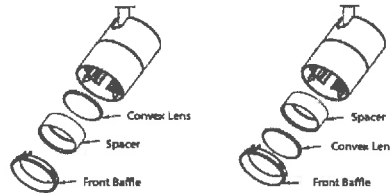

Flood 40° Configuration
Convex Lens located behind the spacer

Spot 15° Configuration
Convex Lens located in front of the spacer.

SPECIFICATIONS

1. **Construction:** Die-cast aluminum with removable PC lens cap for easy change of lenses or accessories
2. **Finish:** Black (BK) and White (WT) powder coat paint.
3. **Driver:** Input voltage: 120VAC 50/60Hz.
4. **Light Source:** High Voltage AC LED module.
5. **Dimming:** Dims to 10%-100% with electronic low voltage (ELV) dimmer. Reference dimming report on website for compatibility.
6. **Standards:** ETL & cETL Listed.

ORDER NUMBER

Track System	Model	Finish	Voltage	Color Temp	Power	CRI	Beam	Lumens	Efficacy
H H Track	LED202-30	BK Black	120V	3000K	15W	90	15°	600	36 Lm/W
L L Track		WT White					40°	750	50 Lm/W
J J/J2 Track									

FINISHES

☐ - **LED202-30** - ☐

Example: H-LED202-30-WT

LENSES & ACCESSORIES

Model	Color
LENS-16 Color Lens	AMB Amber
	BLU Blue
	GRN Green
	RED Red
	YEL Yellow
HCL Honeycomb Louver