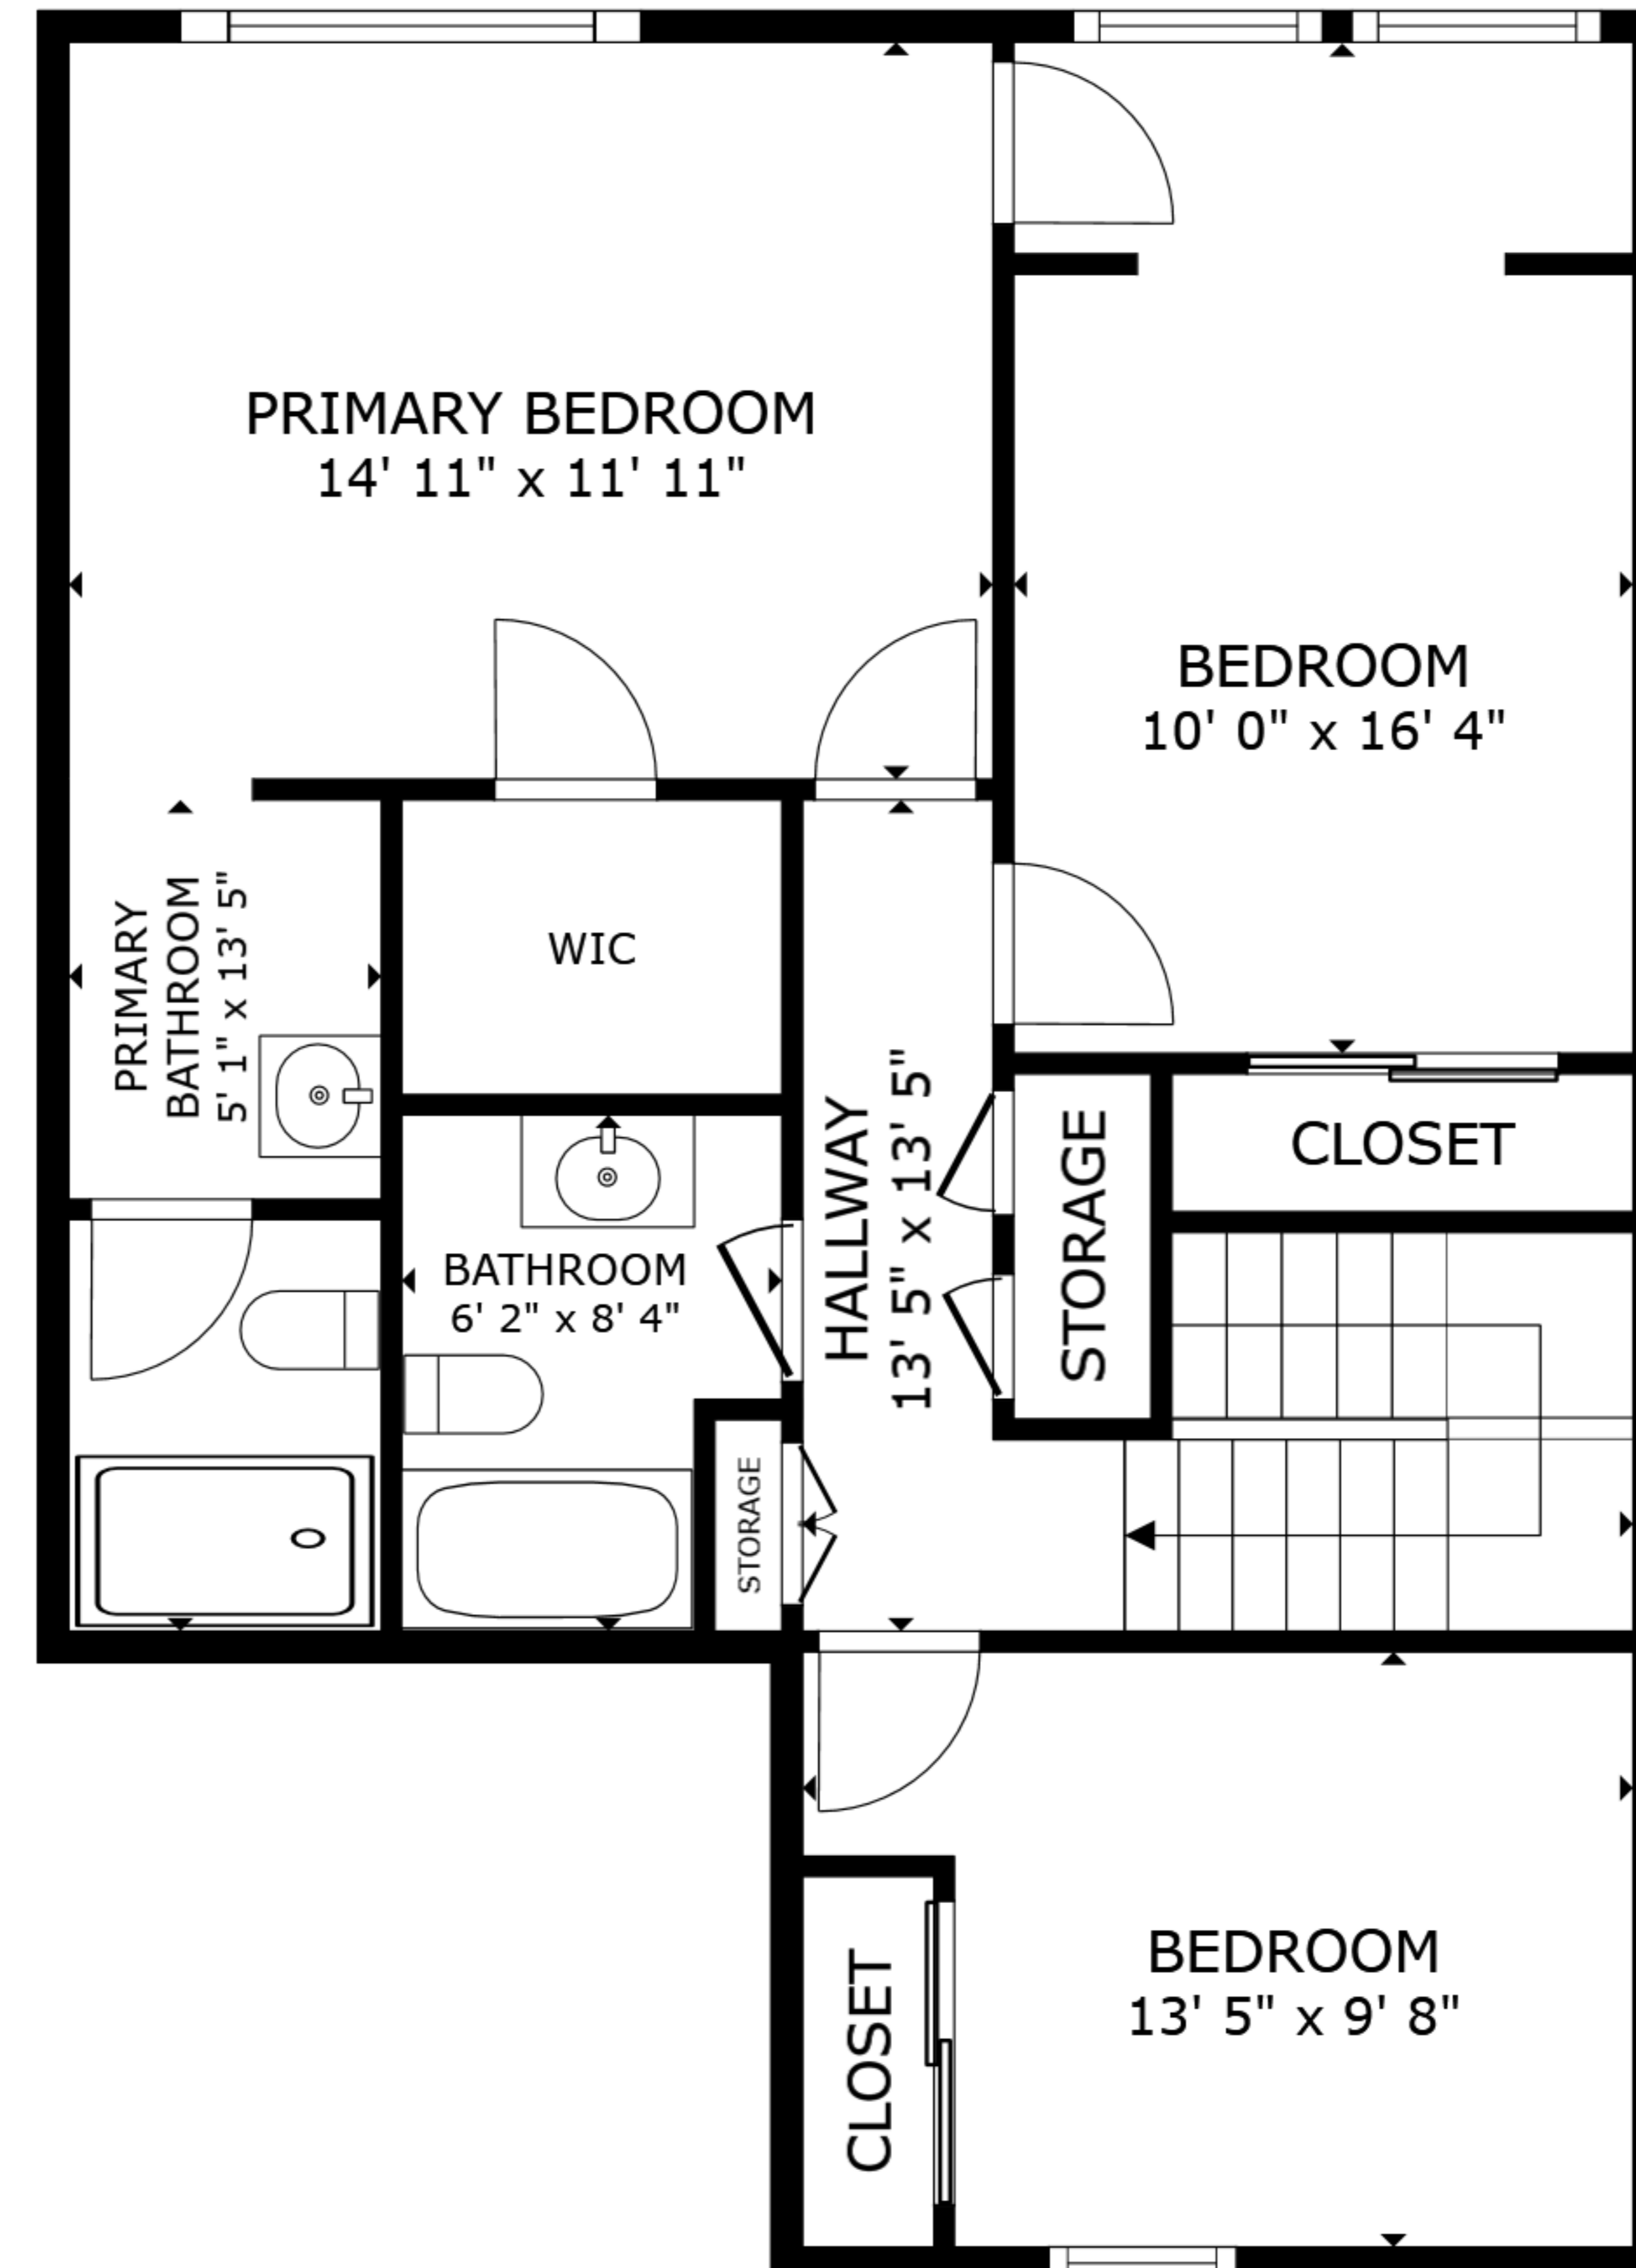

FLOOR 1

FLOOR 2

GROSS INTERNAL AREA  
 FLOOR 1 675 sq.ft. FLOOR 2 784 sq.ft.  
 EXCLUDED AREAS : PATIO 188 sq.ft.  
 TOTAL : 1,459 sq.ft.

SIZES AND DIMENSIONS ARE APPROXIMATE, ACTUAL MAY VARY.