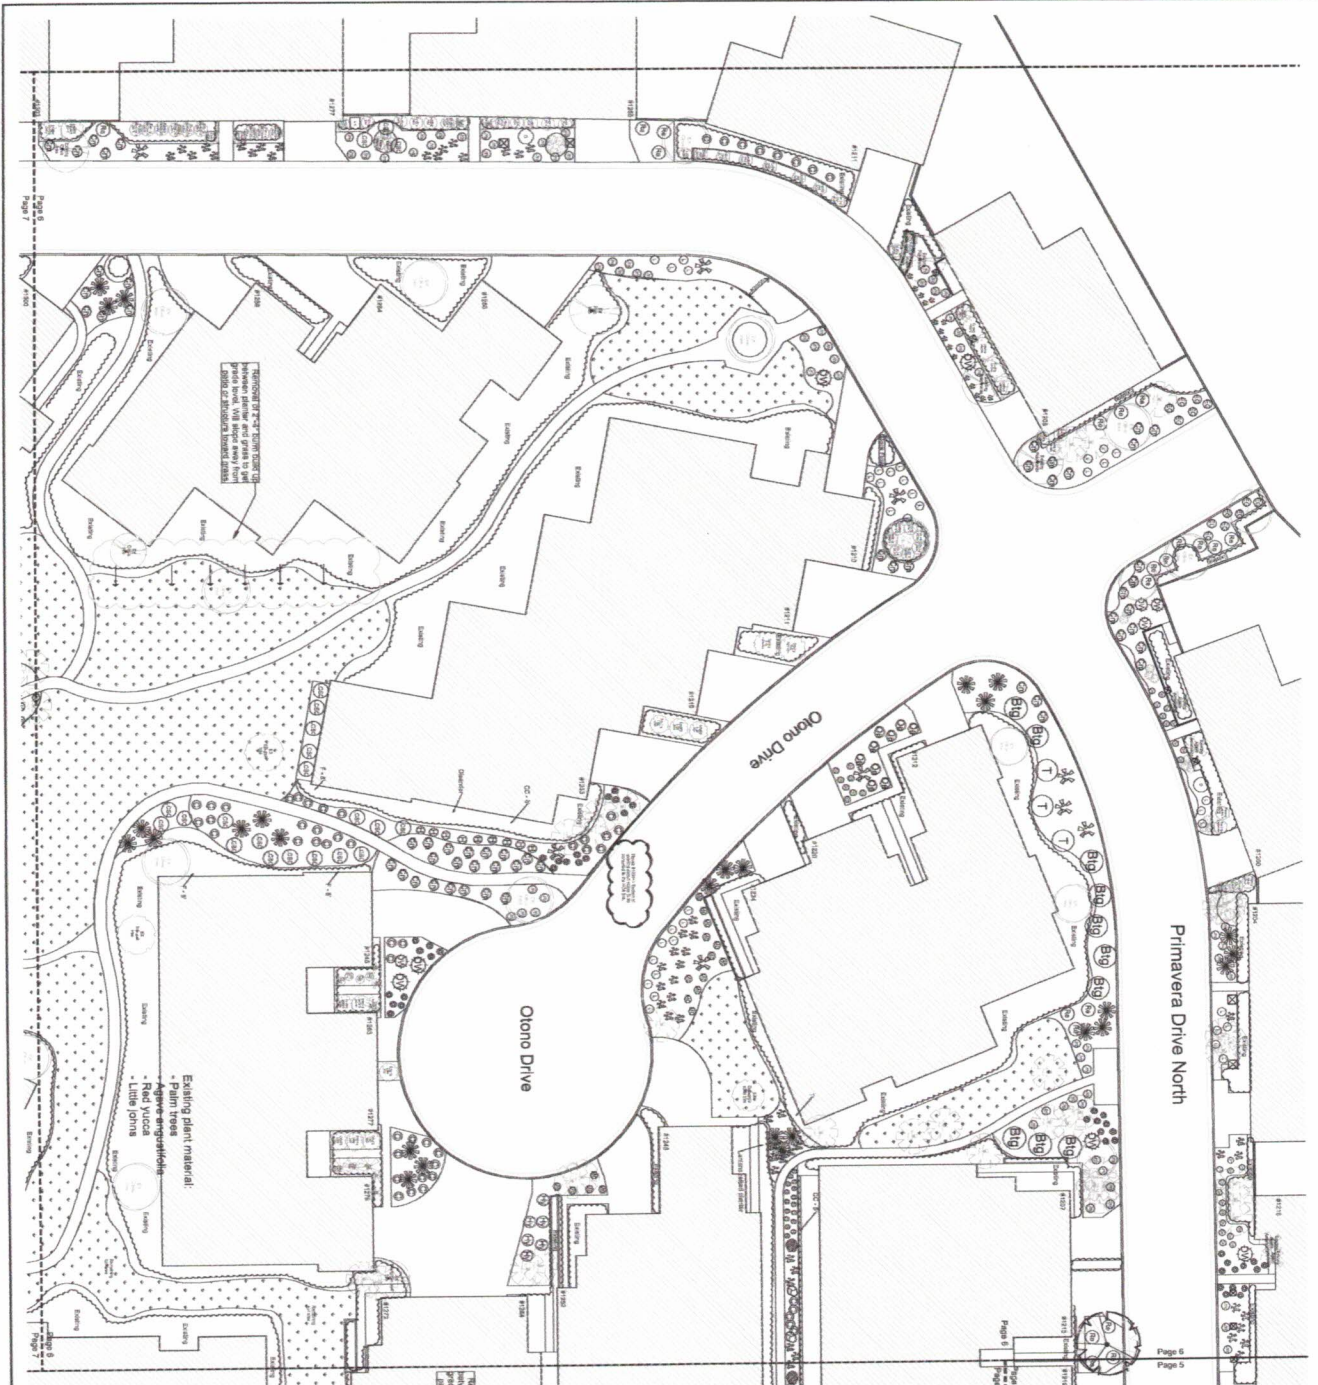

Hedge Legend

SYMBOL	NAME	COMMON	SIZE	QTY	Notes
(Symbol)
(Symbol)

KEY MAP
NOT TO SCALE
Z-NORTH

DATE: 08-03-23
 DATE: 03-09-23
 DATE: 03-15-23
 DATE: 03-24-23
 DATE: 05-29-23
 DATE: 06-01-23
 DATE: 06-24-23
 DATE: 08-11-23

Planting F
 SITE: Turf Conversion
 Deep Well Ranch HOA1387 Primavera Dr.
 South Palm Springs, CA 92264

SCALE: 1"=50'

PLANT LEGEND

SYMBOL	NAME	COMMON	HT	SPR	FRUIT	FLOWER	SEASON	REMARKS
(Symbol)

PLANTING LIST