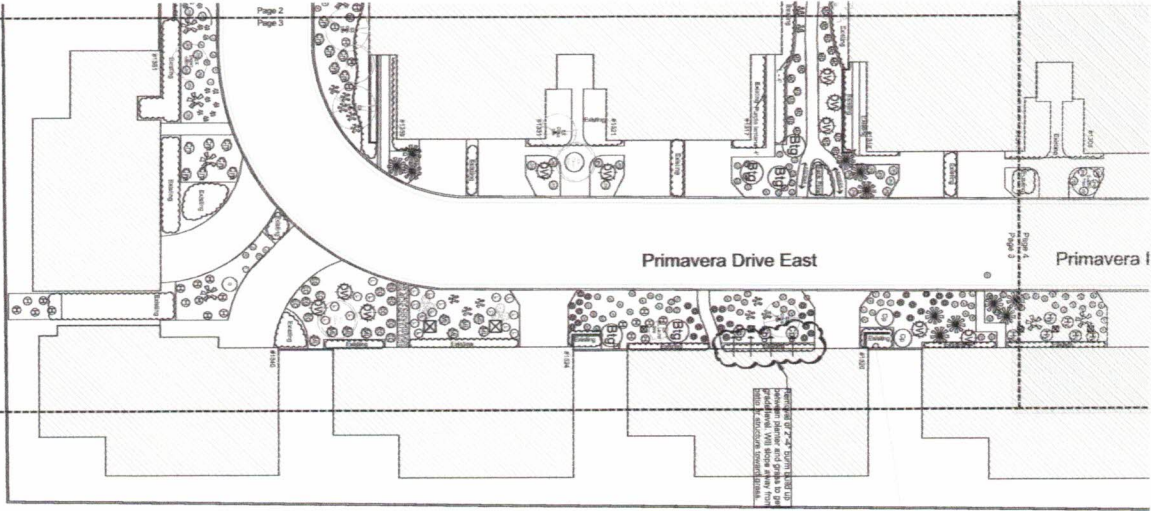

Existing plant material:
- Fence hedge

KEY MAP
NORTH
SCALE

PLANT LEGEND

SYMBOL	NAME	COMMON	SIZE	QTY	Notes
11	Small tree	Small tree	12"	10	
12	Medium tree	Medium tree	18"	5	
13	Large tree	Large tree	24"	3	
14	Shrub	Shrub	6"	20	
15	Flowering shrub	Flowering shrub	6"	20	
16	Ground cover	Ground cover	12"	100	
17	Grass	Grass	12"	100	
18	Palmetto	Palmetto	12"	10	
19	Yucca	Yucca	12"	10	
20	Agave	Agave	12"	10	

QUANTITY SCHEDULE

SYMBOL	NAME	QTY
1	Small tree	10
2	Medium tree	5
3	Large tree	3
4	Shrub	20
5	Flowering shrub	20
6	Ground cover	100
7	Grass	100
8	Palmetto	10
9	Yucca	10
10	Agave	10

Hedge Legend

SYMBOL	NAME
1	Concrete Chain Link
2	Black Iron
3	Chain Link
4	Wrought Iron
5	Aluminum
6	Steel
7	Copper
8	Brass
9	Galvanized Steel
10	Stainless Steel
11	Paint
12	Sealant
13	Hardware
14	Accessories

GRAPHIC SCALE
1" = 20'
20'

SCALE: 1"=20'
NORTH

Turf Conversion
Deep Well Ranch HOA1387 Primavera Dr.
South Palm Springs, CA 92264

Planting F