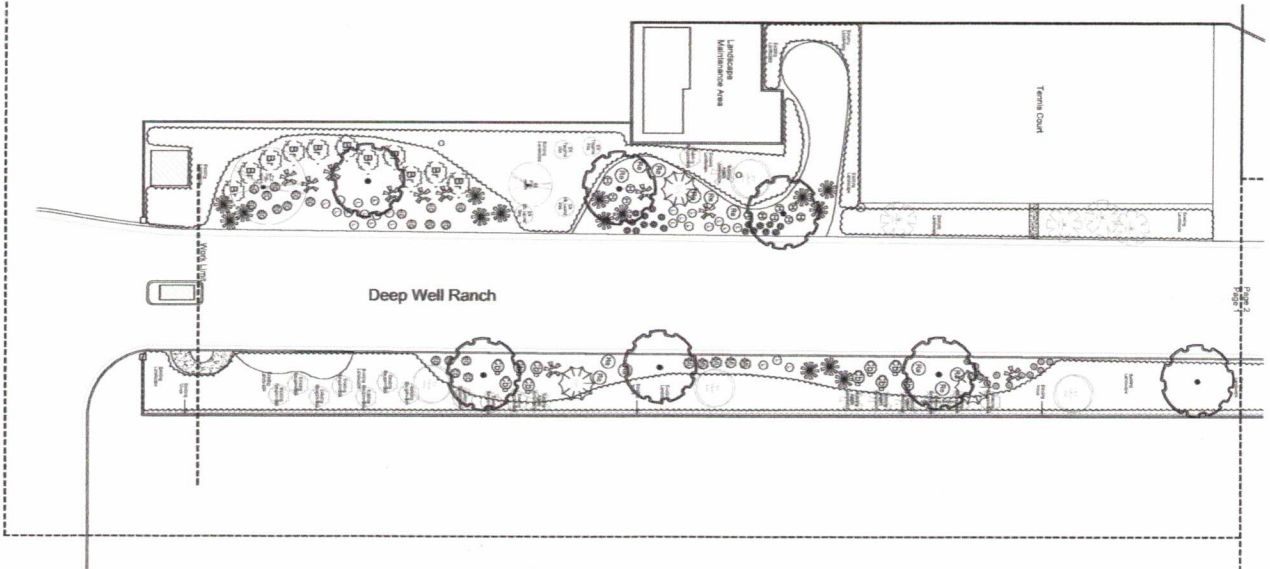

Total plant coverage at maturity 57,664 sq. ft. = 73%

SYL.	NAME	QTY.
	Gray Cresta Boulders 24"x36"	320
	Mexico Gold 5/8"	60,288 sq. ft.
	Copper Canyon 6" minus	9,800 sq. ft.

Notes: Remove and disposal of 79,188 square feet of turf.

Hedge Legend

SYL.	NAME
CC	Carolina Cherry
B	Bougainvillea
C	Cassia Adeniflora
F	Ficus
T	Tecoma
L	Laocophyllum
N	Nandina

811
Keep water below
Call before you dig.

Drawn: DN
 SITE: Turf Conversion
 Deep Well Ranch HOA1387 Primavera Dr.
 South Palm Springs, CA 92264
 Planting F
 REV DATE
 0 08-28-23
 1 08-28-23
 2 03-08-23
 3 03-15-23
 4 03-24-23
 5 05-28-23
 6 08-01-23
 7 08-24-23
 8 09-11-23

KEY MAP
NOT TO SCALE

PLANT LEGEND

SYML	NAME	COMMON NAME	SIZE	QTY.	Common	Total	SYML	NAME	COMMON NAME	SIZE	QTY.	Common	Total
TR	Phoenix Redwood (Multi Trunk)	Pygmy date palm	24' box	43	80	218	TR	Phoenix Redwood (Multi Trunk)	Pygmy date palm	24' box	43	80	218
TR	Open alocasia	Prostrate alocasia	24' box	2	707	1,414	TR	Open alocasia	Prostrate alocasia	24' box	2	707	1,414
TR	Ritual tree	African birch	24' box	7	1,287	8,799	TR	Ritual tree	African birch	24' box	7	1,287	8,799