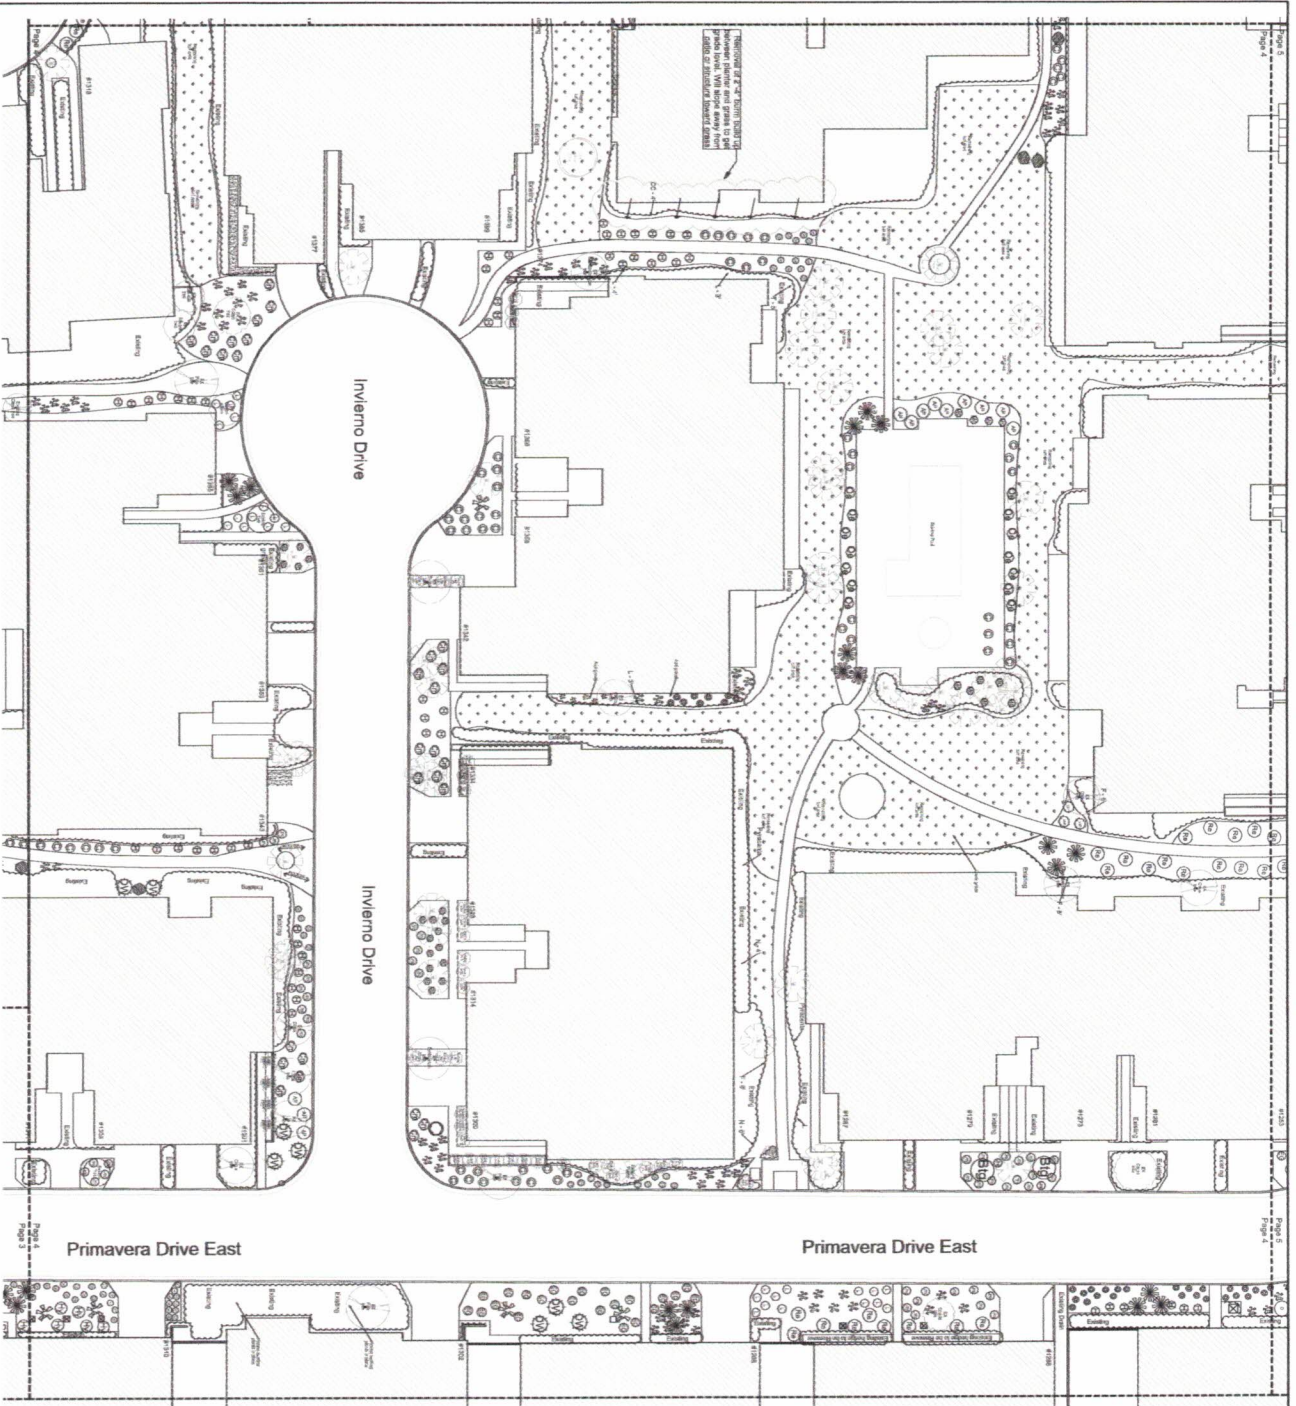

QUANTITY SCHEDULE

SYMBOL	NAME	QTY
1	Small tree	10
2	Medium tree	5
3	Large tree	3
4	Shrub	20
5	Flowering shrub	20
6	Ground cover	100
7	Grass	100
8	Palmetto	10
9	Yucca	10
10	Agave	10

Hedge Legend

SYMBOL	NAME
1	Concrete Chain Link
2	Black Iron
3	Chain Link
4	Wrought Iron
5	Aluminum
6	Steel
7	Copper
8	Brass
9	Galvanized Steel
10	Stainless Steel
11	Paint
12	Sealant
13	Hardware
14	Accessories

GRAPHIC SCALE
1" = 20'
20'

SCALE: 1"=20'
NORTH

Turf Conversion
Deep Well Ranch HOA1387 Primavera Dr.
South Palm Springs, CA 92264

Planting F

REVISIONS

REV.	DATE	DESCRIPTION
0	08-30-23	Initial
1	01-24-23	Revised
2	03-09-23	Revised
3	03-15-23	Revised
4	03-24-23	Revised
5	05-28-23	Revised
6	08-01-23	Revised
7	08-24-23	Revised
8	09-11-23	Revised

Page 1 Page 2 Page 3 Page 4 Page 5

PLANT LEGEND

SYMBOL	NAME	COMMON	SIZE	QTY	Notes
(Symbol)
(Symbol)

PLANTING SCHEDULE

SYMBOL	NAME	COMMON	SIZE	QTY	Notes
(Symbol)
(Symbol)

PLANTING SCHEDULE

SYMBOL	NAME	COMMON	SIZE	QTY	Notes
(Symbol)
(Symbol)