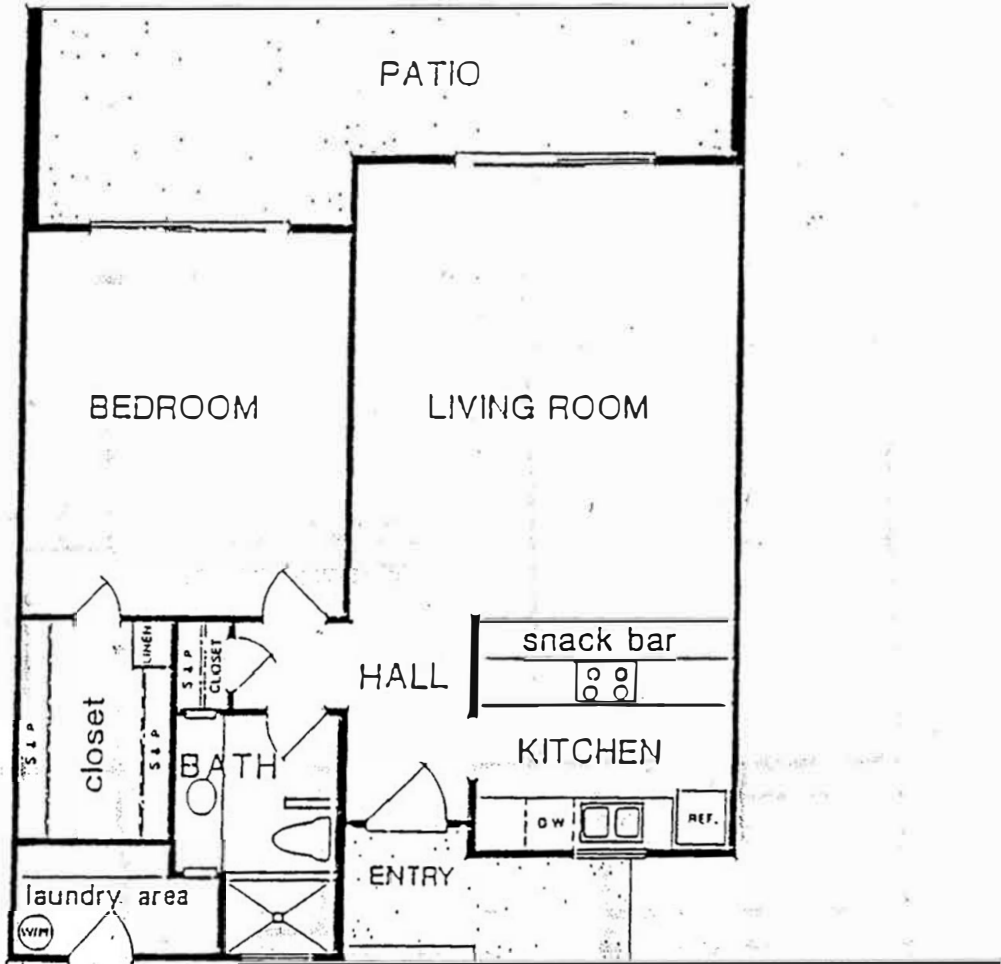

TRADITION

PALM DESERT RESORTER ASSOCIATION

MODEL NO. 4

ONE BEDROOM

(Approximate Area 821 sf)

CARPORT