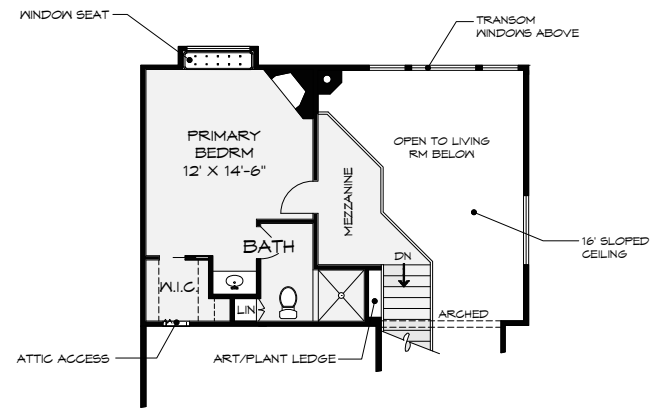

1085 MEADE AVENUE  
SAN DIEGO, CA 92116

**FIRST FLOOR PLAN**

SCALE IS APPROXIMATE. ALL MEASUREMENTS SHOULD BE CONFIRMED.

**SECOND FLOOR PLAN**

- KITCHEN & BATH FEATURES
- ① SAMSUNG SS REFRIGERATOR
  - ② PANTRY W/SLIDE-OUT DRAWERS
  - ③ GE SLIDE-OUT GAS RANGE WITH GRIDDLE
  - ④ SHARP MICRO/CONV OVEN & EXHAUST FAN
  - ⑤ SS SINGLE BOWL SINK W/ STRAINER ATTACHMENT
  - ⑥ BOSCH DISHWASHER