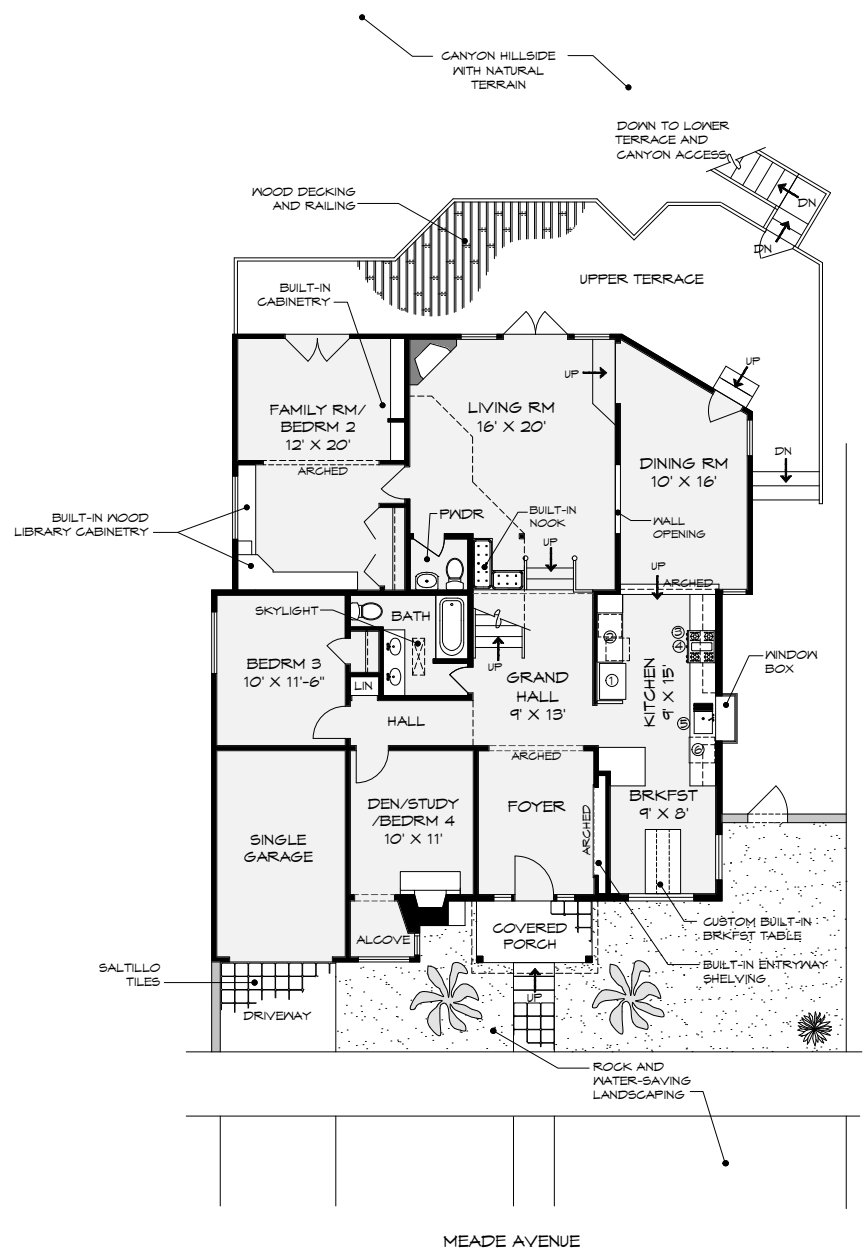

1085 MEADE AVENUE  
SAN DIEGO, CA 92116

**FIRST FLOOR PLAN**

SCALE IS APPROXIMATE. ALL MEASUREMENTS SHOULD BE CONFIRMED.

**SECOND FLOOR PLAN**

- KITCHEN & BATH FEATURES
- ① SAMSUNG SS REFRIGERATOR
  - ② PANTRY W/SLIDE-OUT DRAWERS
  - ③ GE SLIDE-OUT GAS RANGE WITH GRIDDLE
  - ④ SHARP MICRO/CONV OVEN & EXHAUST FAN
  - ⑤ SS SINGLE BOWL SINK W/ STRAINER ATTACHMENT
  - ⑥ BOSCH DISHWASHER