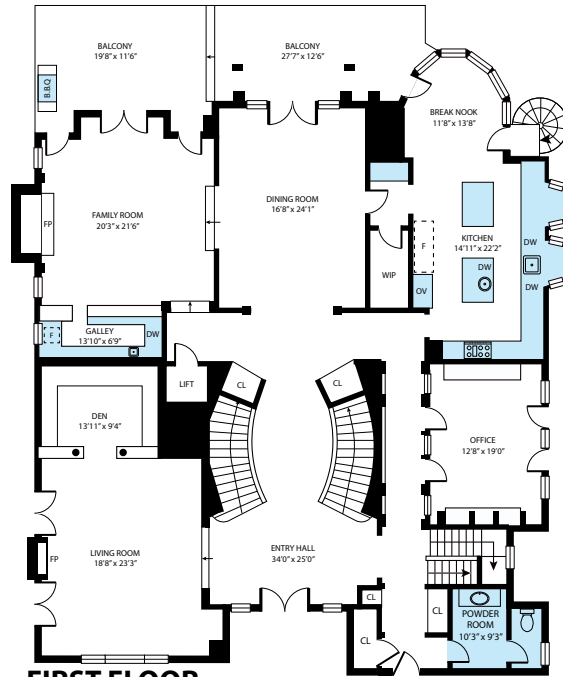

**BASEMENT**

**FIRST FLOOR**

**SECOND FLOOR**

11730 Stonehenge Lane, Los Angeles 90077

Whilst every attempt has been made to ensure the accuracy of the floor plan contained here, measurements of doors, windows, rooms and any other items are approximate and no responsibility is taken for any error, omission, or misstatement. This plan is for illustrative purposes only and should be used as such by any prospective purchaser.