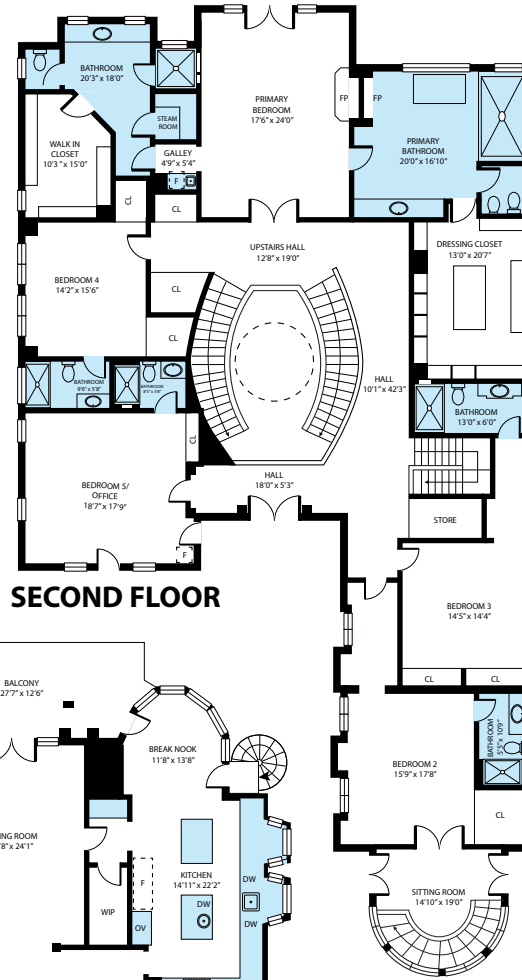

**BASEMENT**

**FIRST FLOOR**

**SECOND FLOOR**

11730 Stonehenge Lane, Los Angeles 90077

Whilst every attempt has been made to ensure the accuracy of the floor plan contained here, measurements of doors, windows, rooms and any other items are approximate and no responsibility is taken for any error, omission, or misstatement. This plan is for illustrative purposes only and should be used as such by any prospective purchaser.