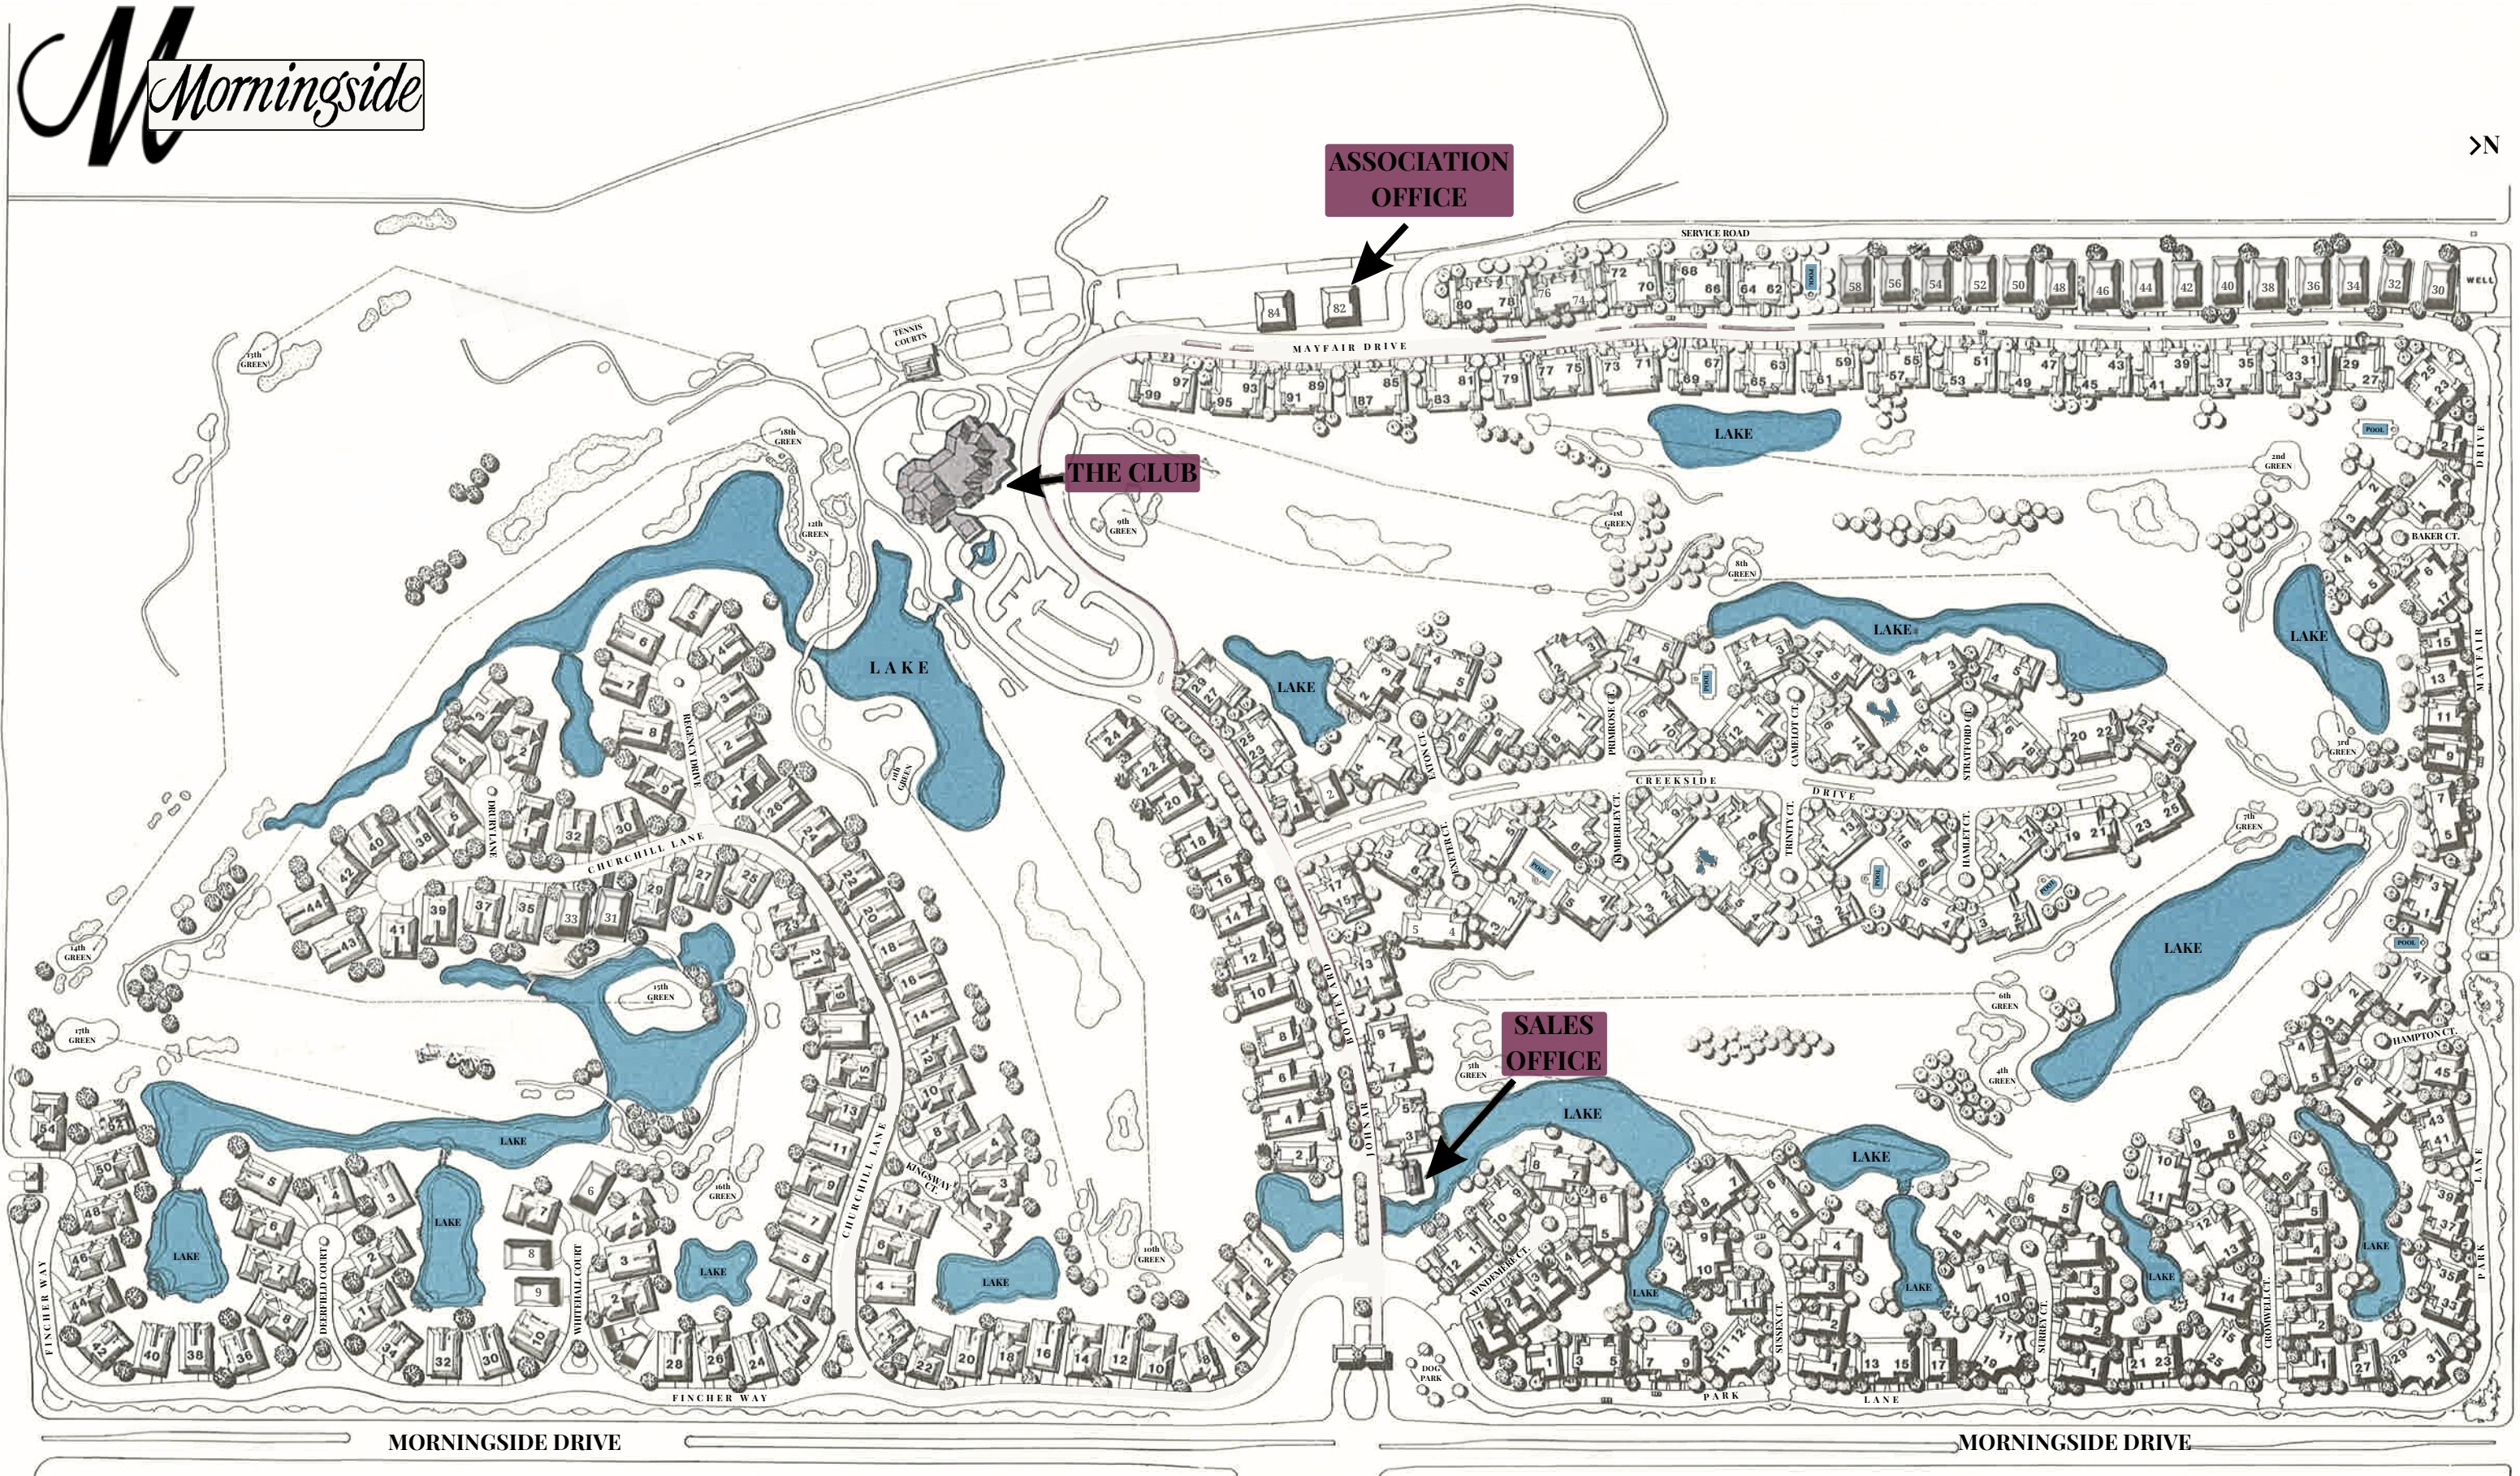

Morningside

➤N

COUNTRY CLUB DRIVE

FRANK SINATRA DRIVE

This schematic representation is designed to give you a picture of the community and is not to scale.