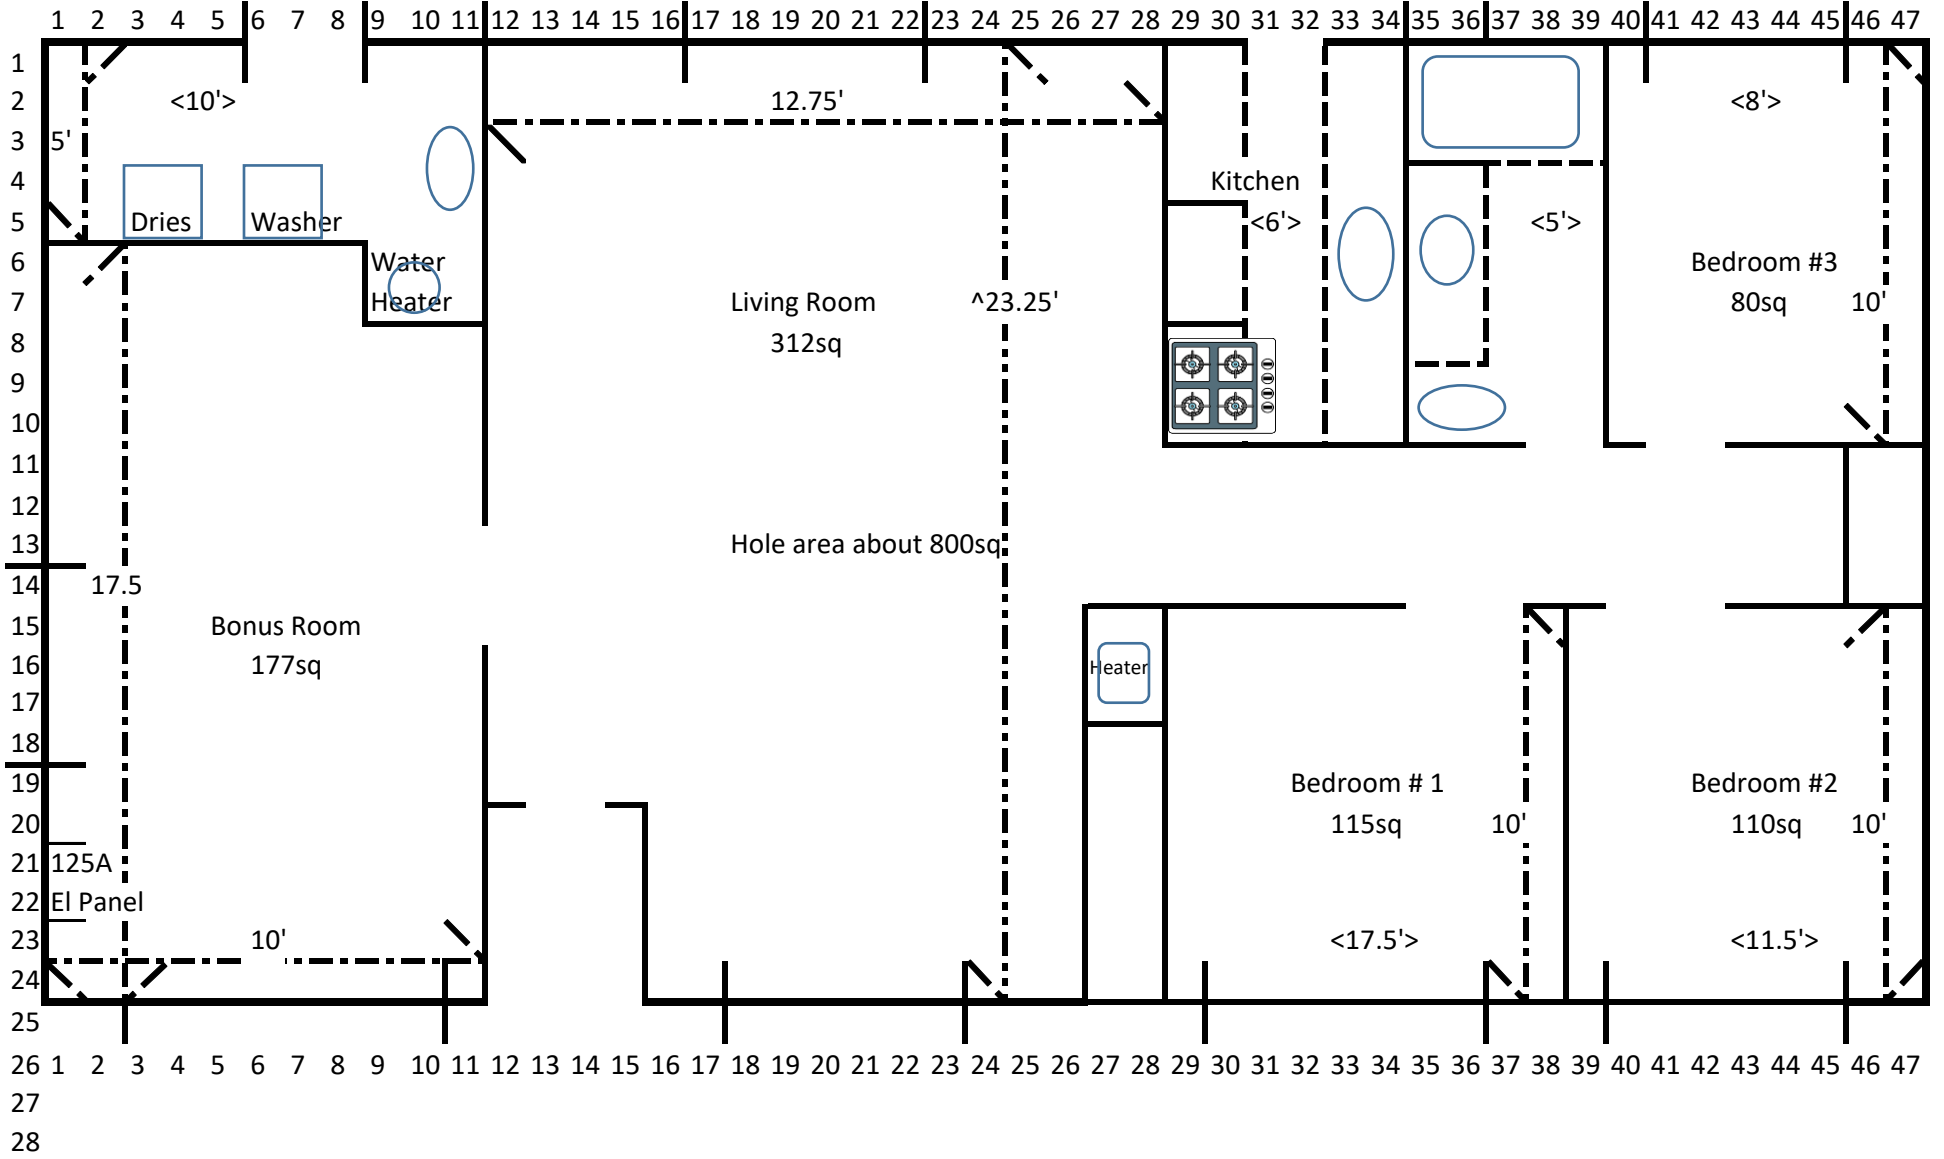

800 Medford St El Cajon 92020

ALL MEASUREMENTS APPROXIMATE

Built about 1950 - exterior wood Board and Batten

Front

ALL MEASUREMENTS APPROXIMATE

Rear

ALL MEASUREMENTS APPROXIMATE

1 2 3 4 5 6 7 8 9 10 11 12 13 14 15 16 17 18 19 20 21 22 23 24 25 26