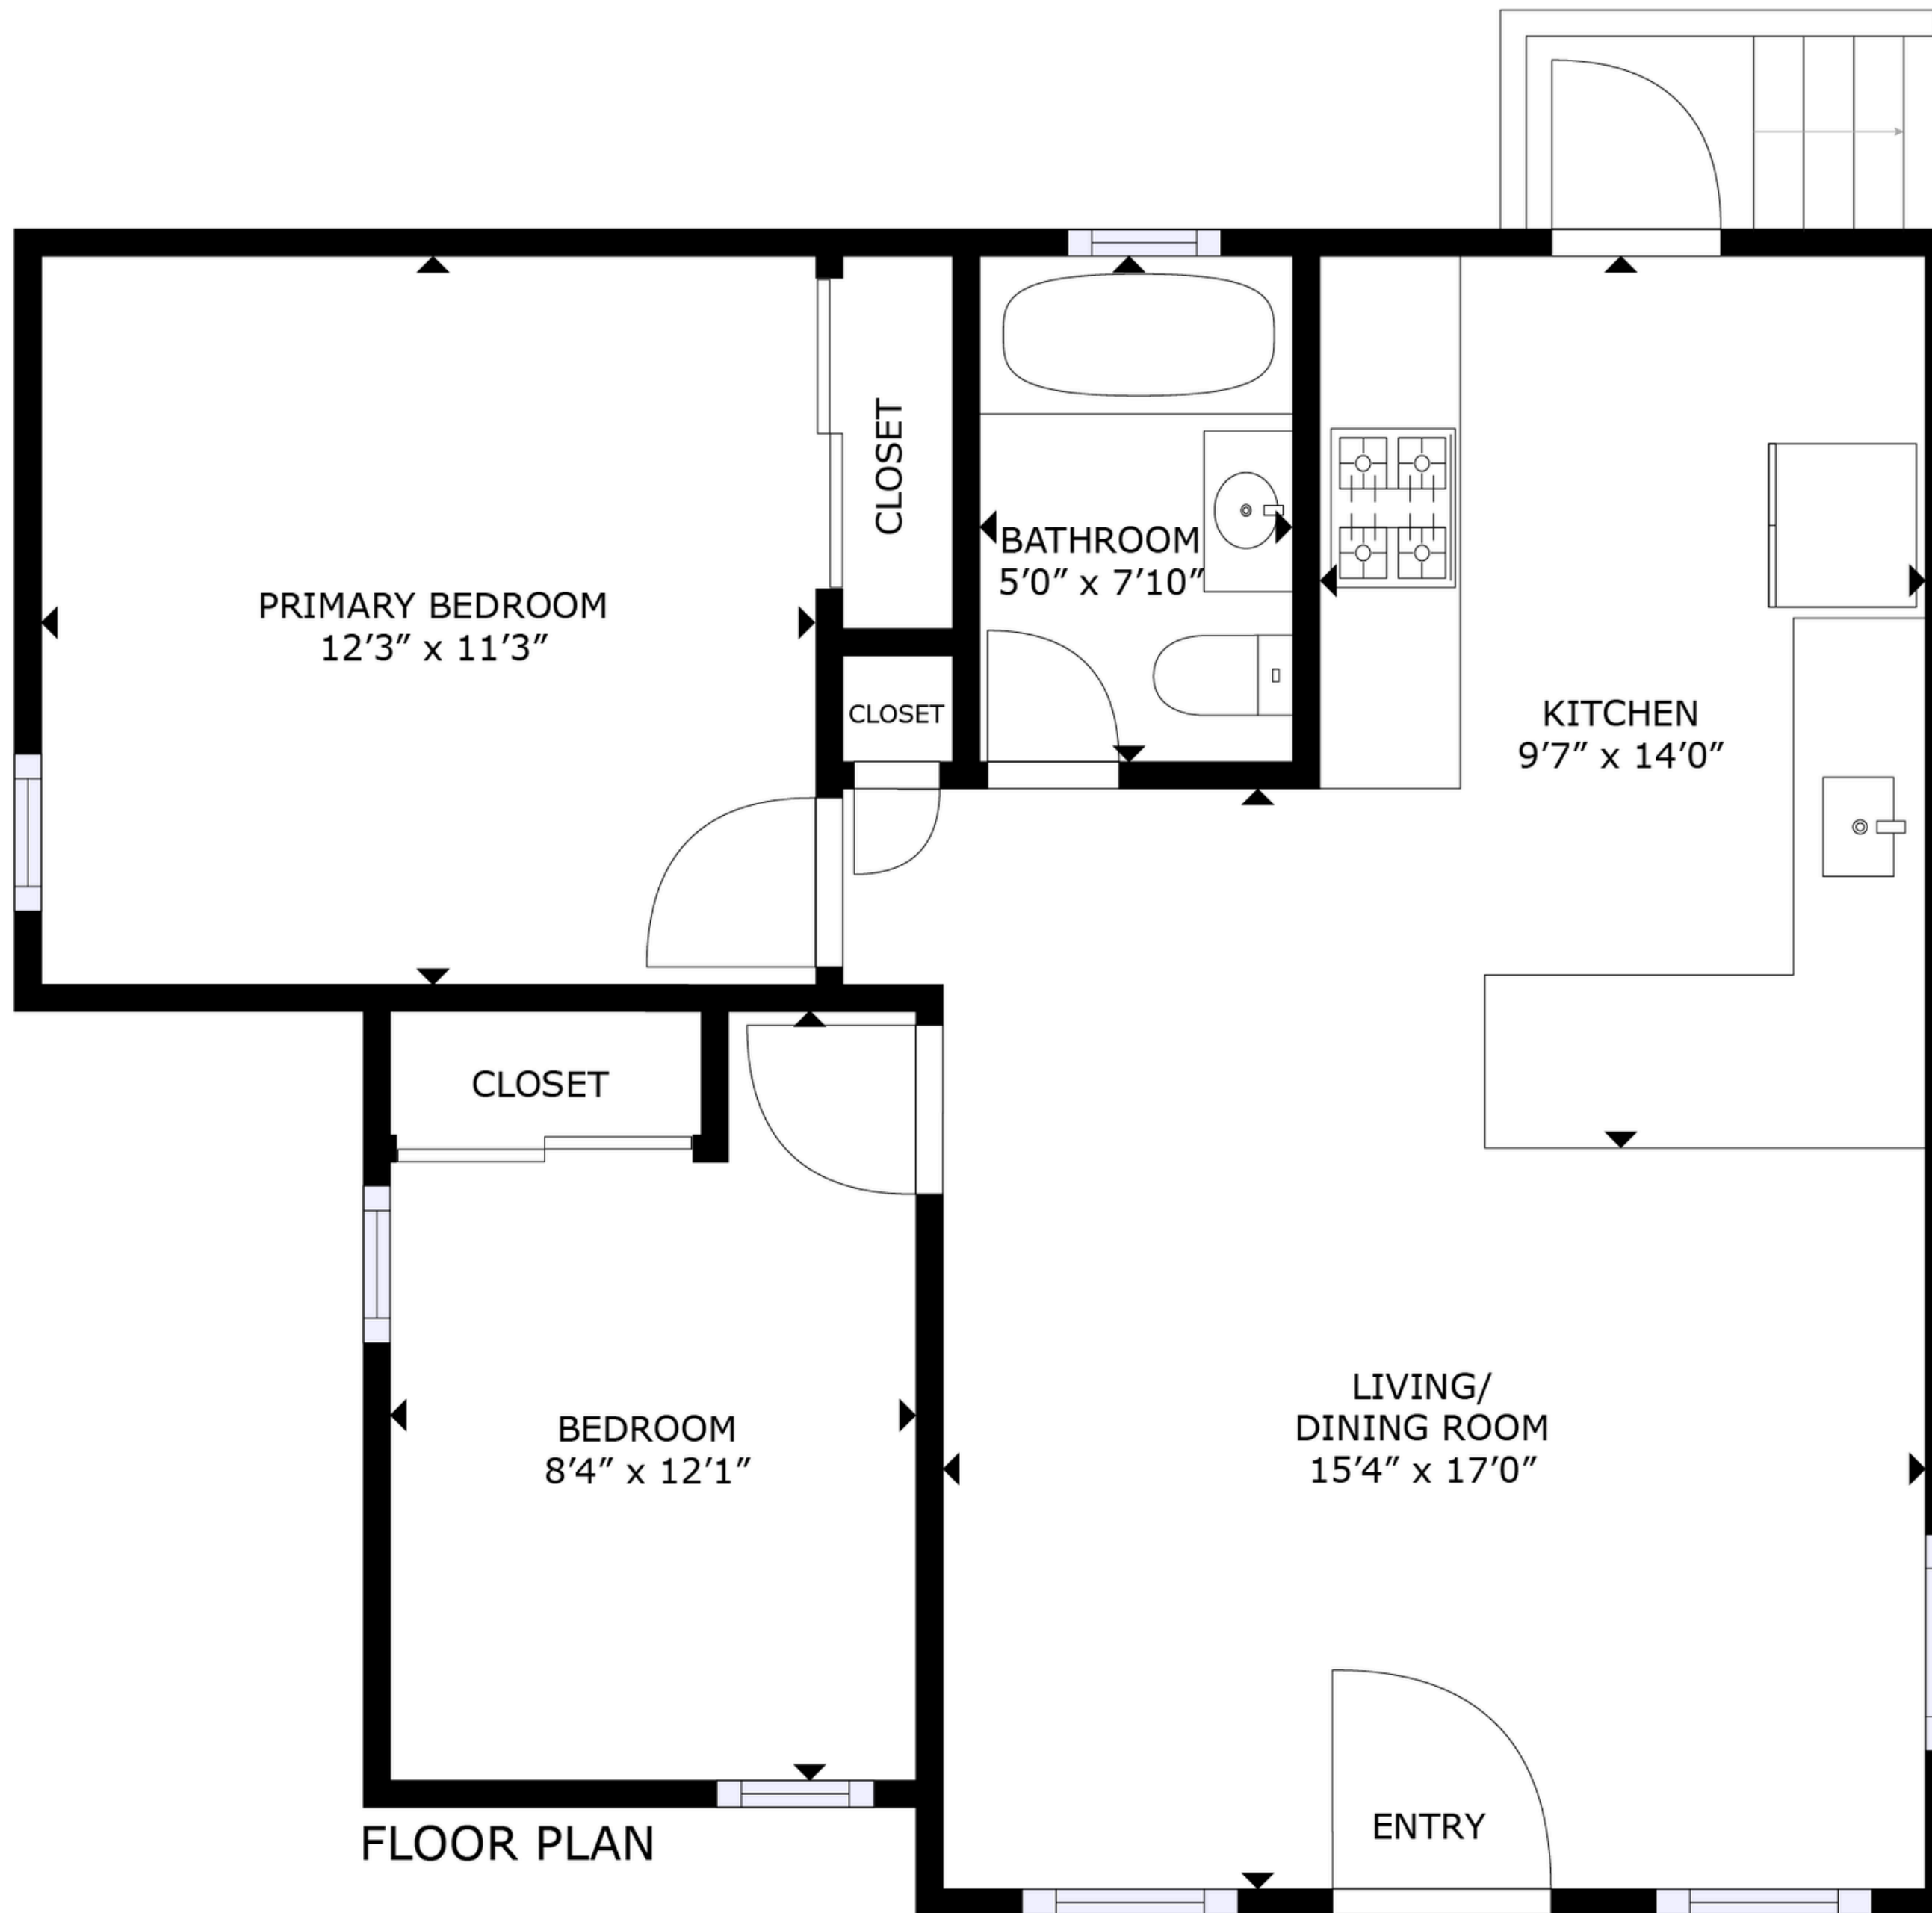

FLOOR PLAN

GROSS INTERNAL AREA
 FLOOR PLAN: 1,045 sq. ft
 SIZES AND DIMENSIONS ARE APPROXIMATE, ACTUAL MAY VARY.

GROSS INTERNAL AREA
FLOOR PLAN: 672 sq. ft
SIZES AND DIMENSIONS ARE APPROXIMATE, ACTUAL MAY VARY.