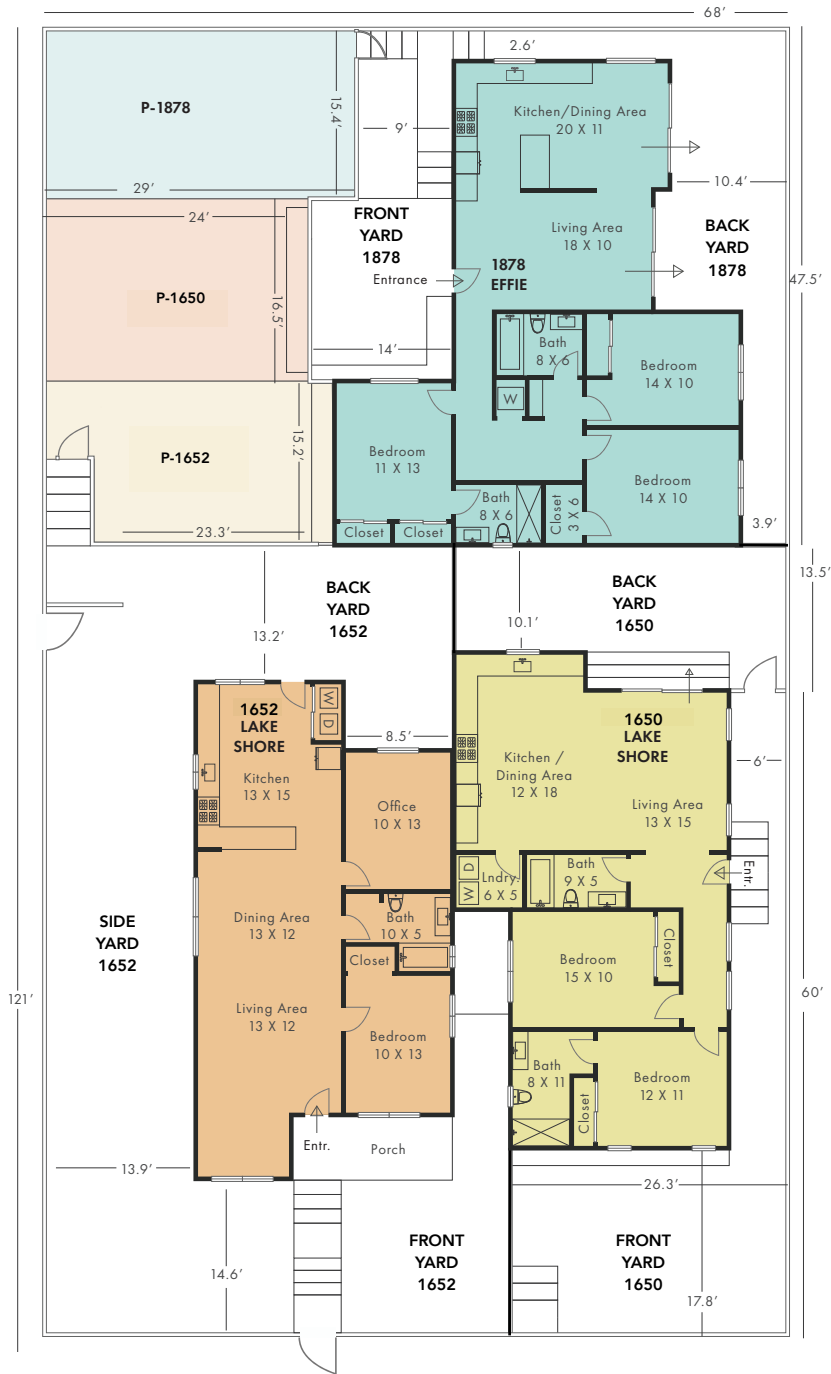

1650, 1652 Lake Shore Ave & 1878 Effie Street

Los Angeles, CA 90026

		1650 Lake Shore	LIVING AREA: 985 SQ. FT
		1652 Lake Shore	LIVING AREA: 1050 SQ. FT
		1878 Effie	LIVING AREA: 1230 SQ. FT