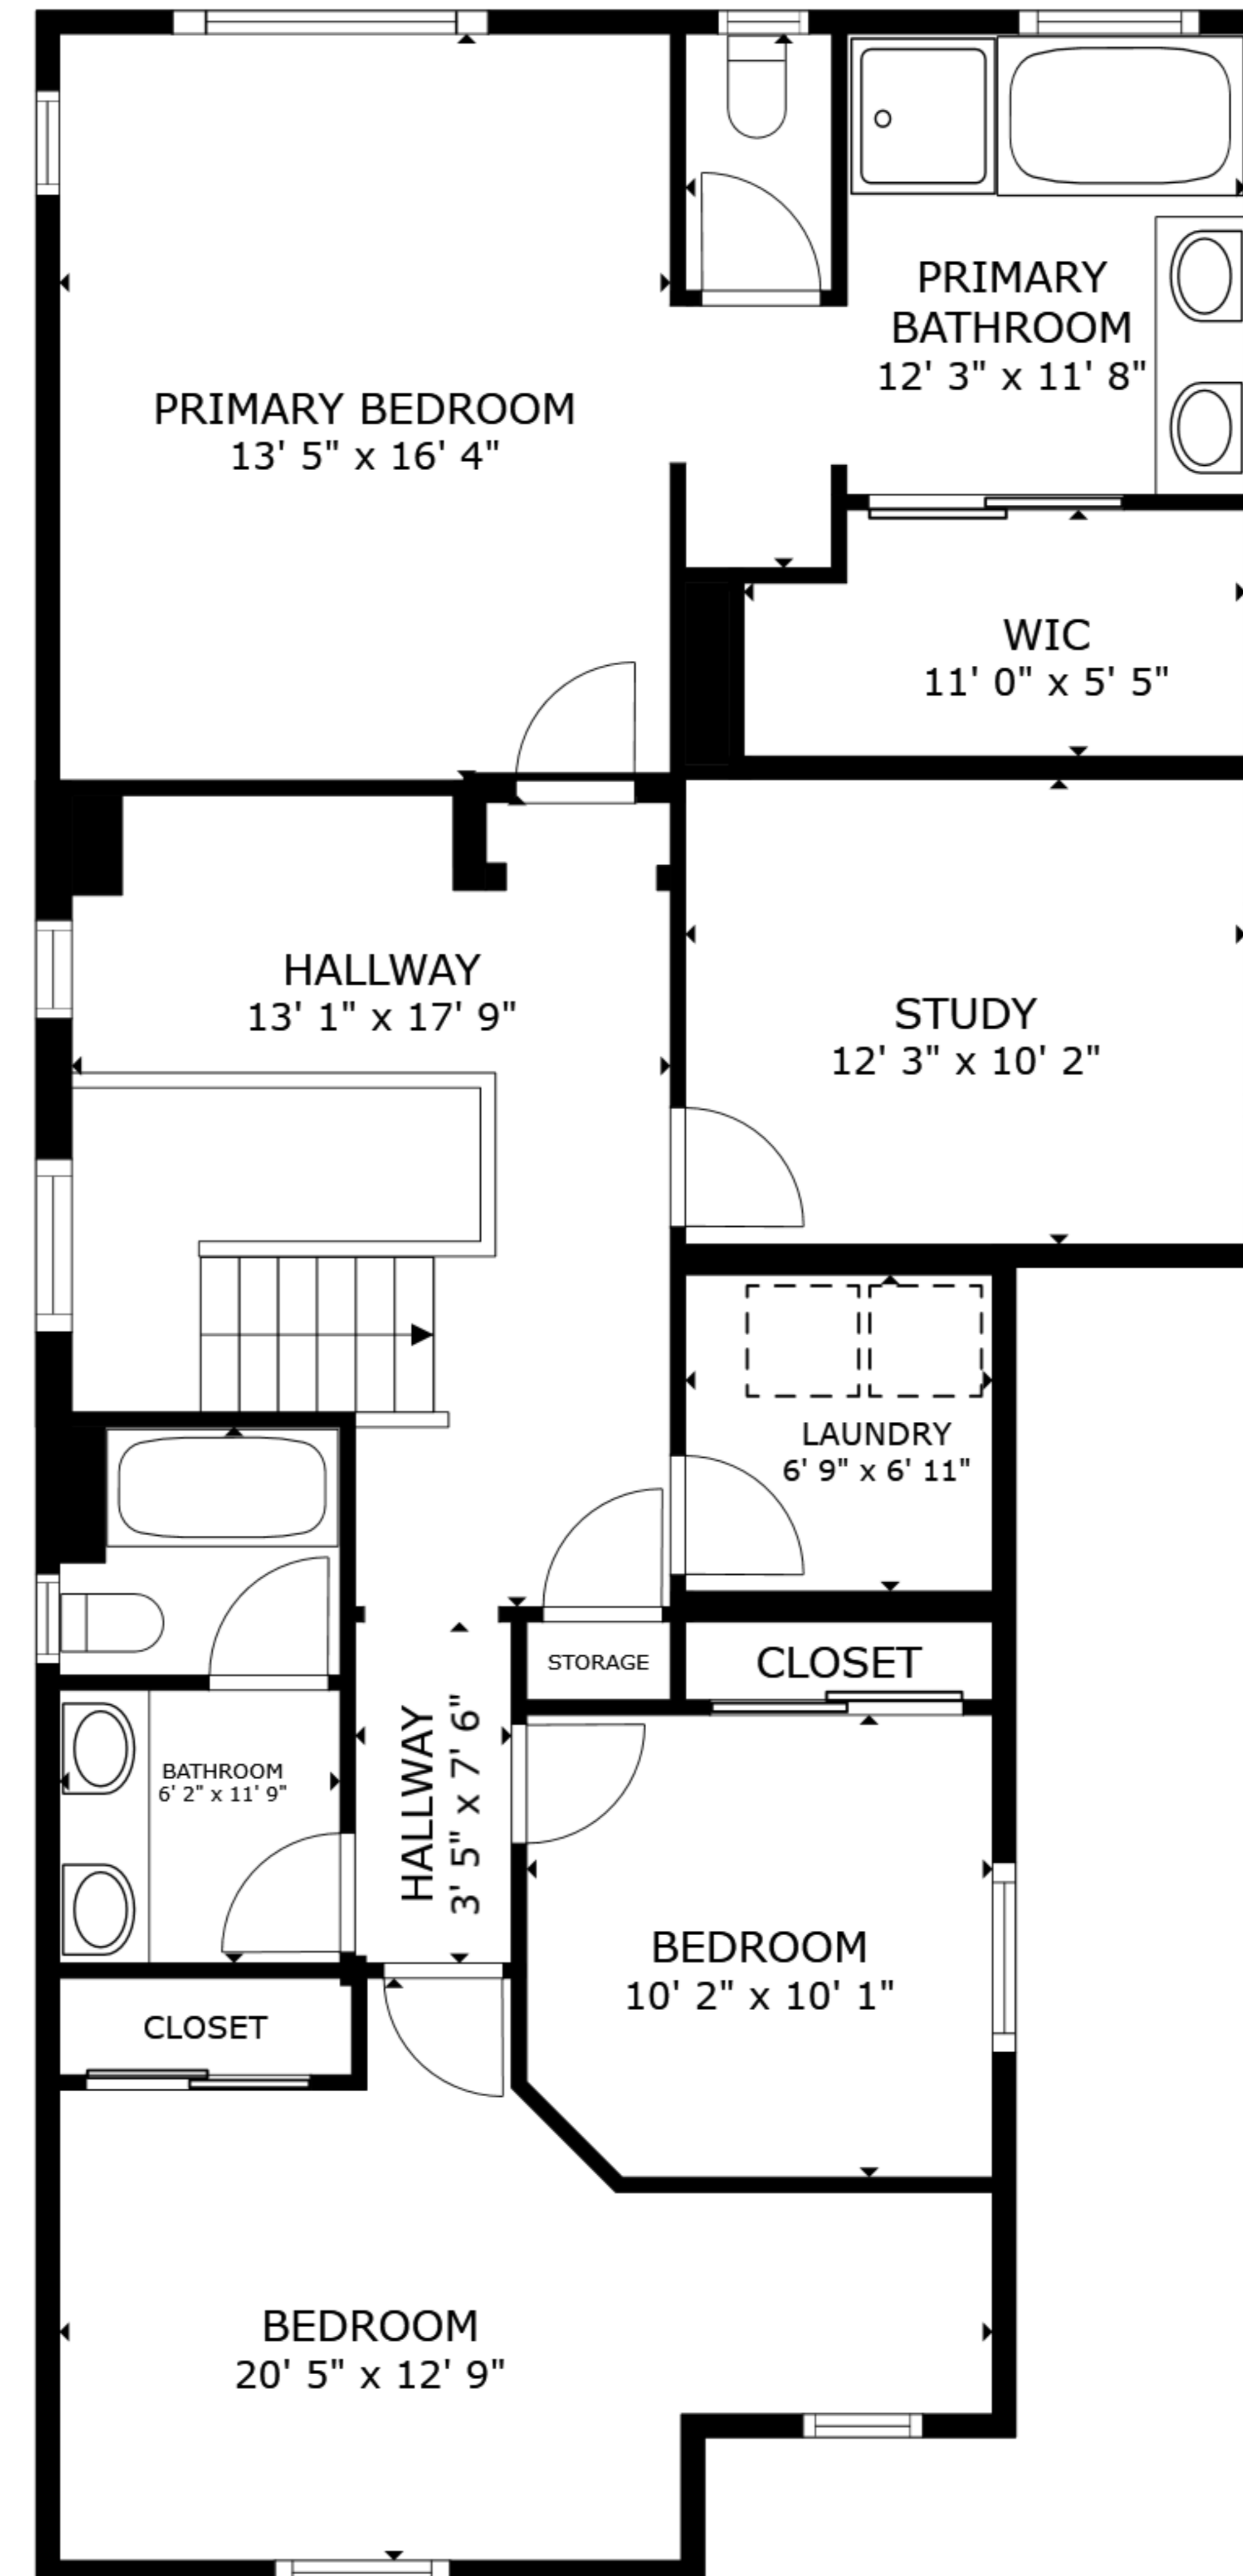

FLOOR 1

FLOOR 2

GROSS INTERNAL AREA  
 FLOOR 1 832 sq.ft. FLOOR 2 1,248 sq.ft.  
 EXCLUDED AREAS : GARAGE 443 sq.ft.  
 TOTAL : 2,080 sq.ft.

SIZES AND DIMENSIONS ARE APPROXIMATE, ACTUAL MAY VARY.