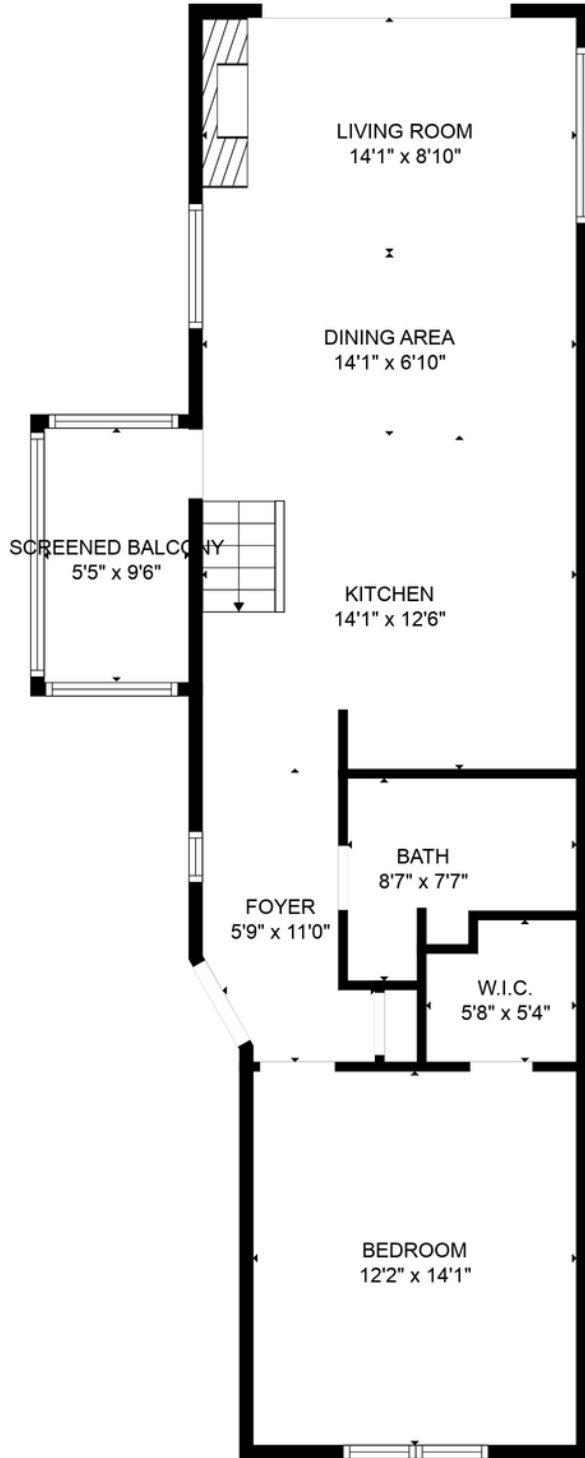

615 Esplanade #401, Redondo Beach CA 90277

- 2 Bedroom & 2 Bathroom
- 997 Sqft

FLOOR 1

FLOOR 2