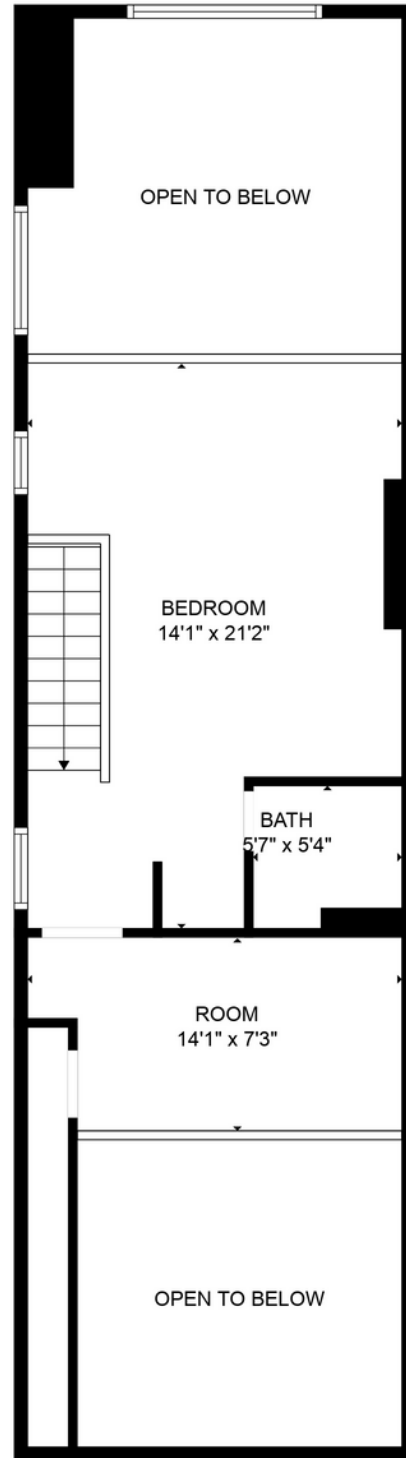

615 Esplanade #401, Redondo Beach CA 90277

- 2 Bedroom & 2 Bathroom
- 997 Sqft

FLOOR 1

FLOOR 2