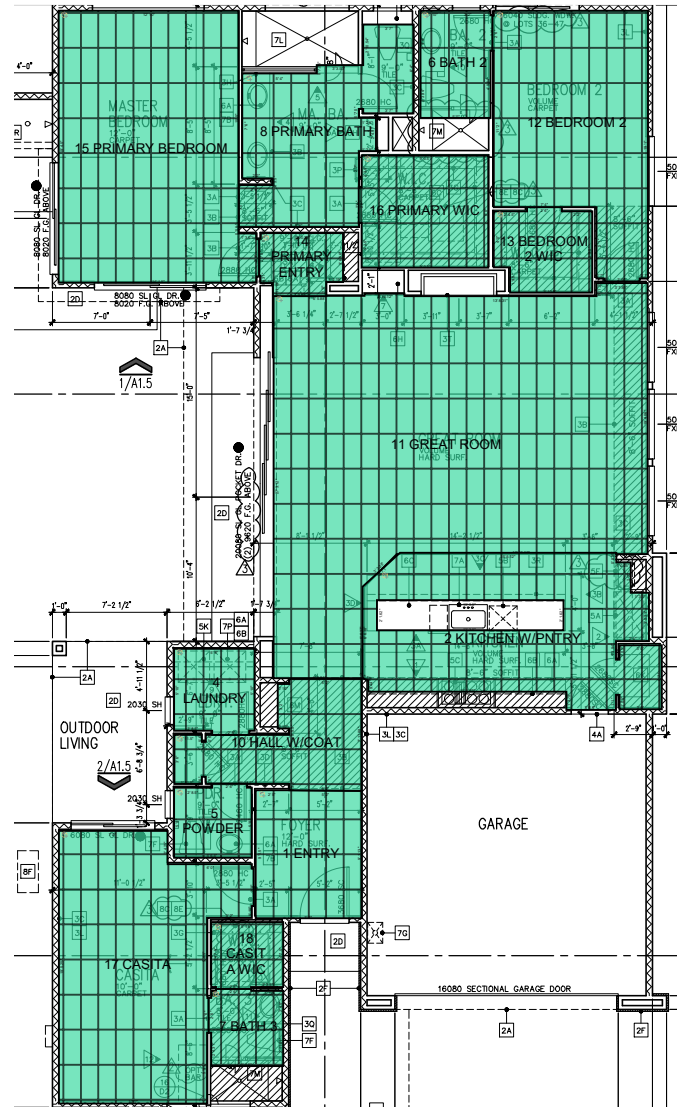

Far West Industries / Elan SFH

Palatte 5 Plan 1

 cer 15x30