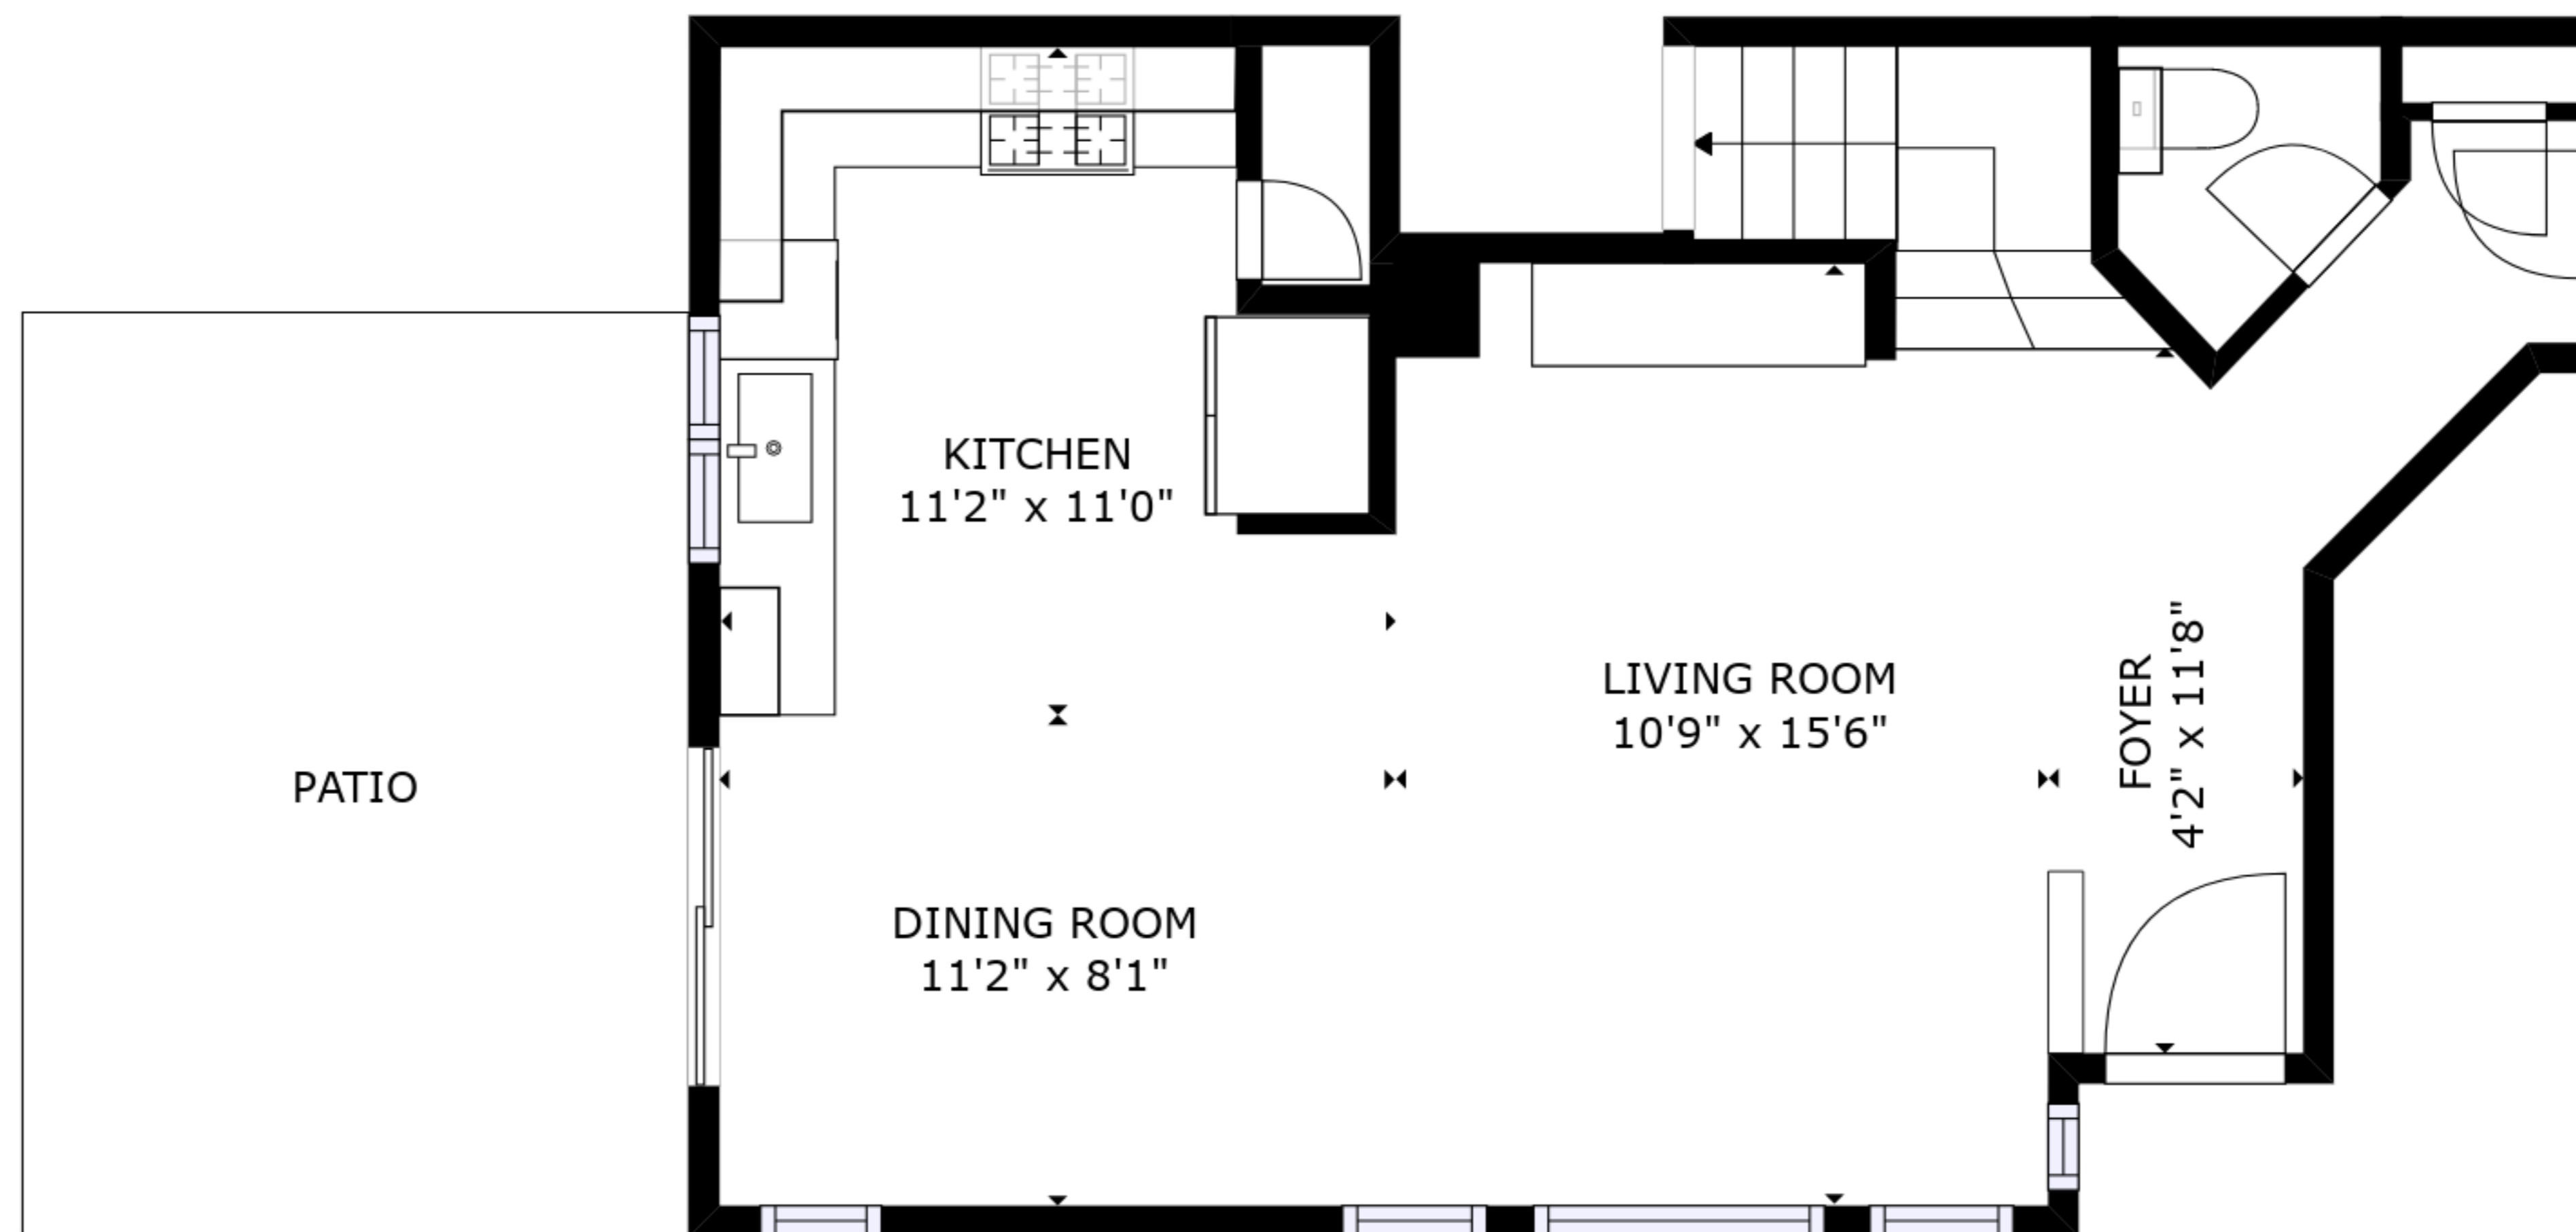

FLOOR 2

FLOOR 1

GROSS INTERNAL AREA  
 FLOOR 1: 502 sq. ft, FLOOR 2: 541 sq. ft  
 EXCLUDED AREAS: , PATIO: 168 sq. ft  
 TOTAL: 1043 sq. ft

SIZES AND DIMENSIONS ARE APPROXIMATE, ACTUAL MAY VARY.