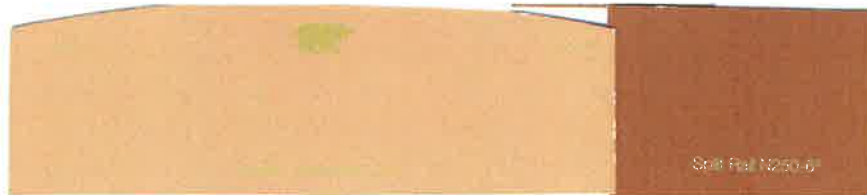

Scheme 5
Body: N260-4 Merino
Accent: N260-6 Outdoor Cafe
Trim: 1812 Swiss Coffee

Night Mission N370-7

or

Earth Fired Red S200-7

Scheme 6
body: N250-4 Artisan Cafe
Accent: N250-6 Split Rail
Trim: 1812 Swiss Coffee

Toasted Pecan S190-7

or

Fire Roasted S150-7

Scheme 7
Body: N230-4 Chic Taupe
Accent: N230-6 Whiskey Barrel
Trim: 1812 Swiss Coffee

or

Night Mission N370-7

Calligraphy N490-6

Scheme 8
Body: N300-4 Open Canyon
Accent: N220-5 Ottertail
Trim: 1812 Swiss Coffee