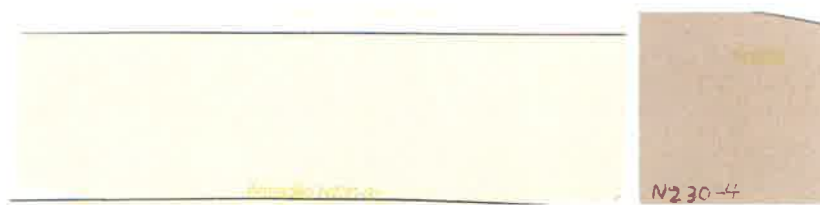

Security Door carried by the Mira Mesa Home Depot

*Approved
Paint
Colors*

Su Casa \$90

Color/Finish: Powder-coat White has been approved.

*Sunset
Glen*

Shutter color choices to compliment the new approved Behr colors for home exteriors

Scheme 1

Body: N300-2 Casual Khaki
Accent: N300-5 Hidden Treasure
Trim: 1812 Swiss Coffee

Black Bamboo N380-7

Scheme 2

Body: N230-3 Armadillo
Accent: N230-4 Chic Taupe
Trim: 1812 Swiss Coffee

Calligraphy N490-6