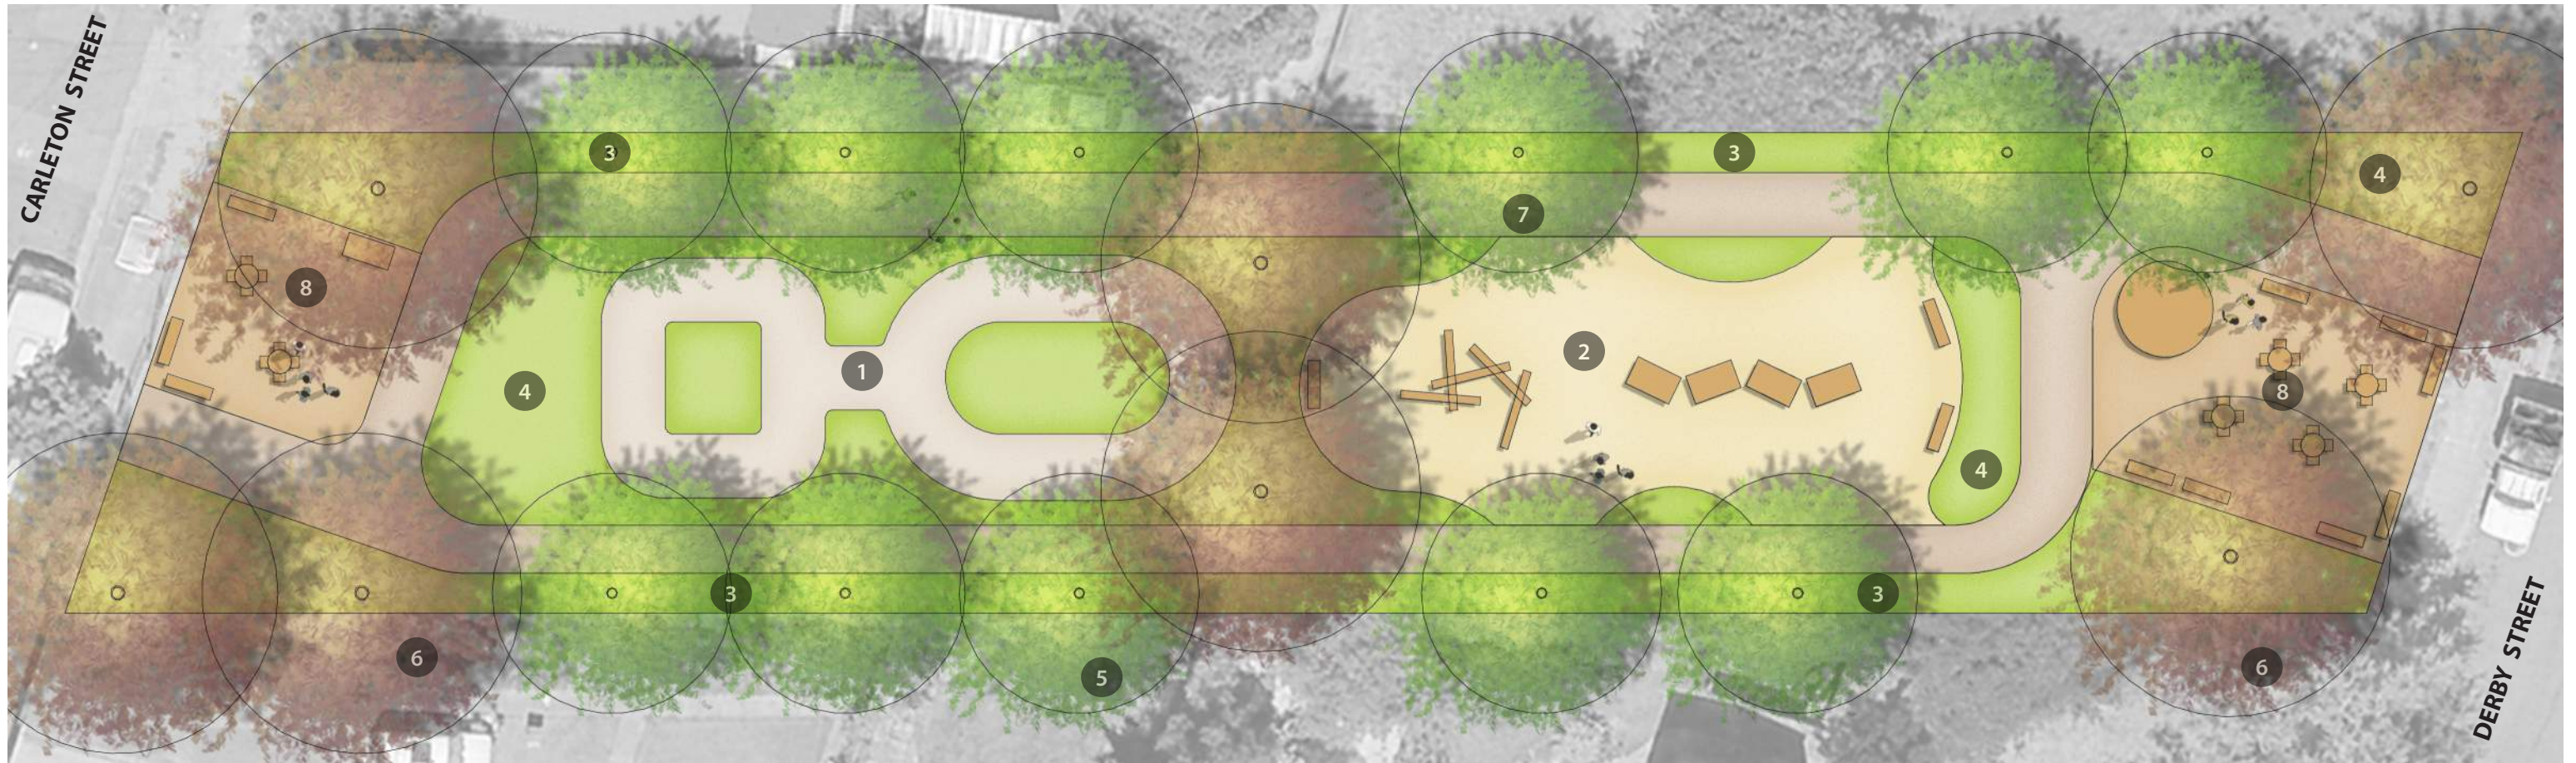

**SANTA FE RIGHT-OF-WAY PARK**

**CONCEPT PLAN - OVERALL**

- 1** COMMUNITY GARDEN. ENCLOSED SPACE WITH PERMEABLE PAVING, RAISED PLANTING BEDS, AND TOOL STORAGE
- 2** GATHERING SPACES. PERMEABLE PAVING, SEATING, LIGHTING, ART, EXERCISE STATIONS, AND PARK IDENTITY SIGNAGE
- 3** SCREEN PLANTING WITH CALIFORNIA NATIVE & CLIMATE-ADAPTED PLANTING TO CREATE PRIVACY FOR NEIGHBORS
- 4** POLLINATOR PLANTING AND BIO-FILTRATION PLANTING
- 5** MEDIUM SIZE CANOPY TREE FOR SHADE AND BIRD HABITAT
- 6** LARGE SIZE CANOPY TREE FOR SHADE AND BIRD HABITAT
- 7** PEDESTRIAN PATH WITH LIGHTING

**SANTA FE RIGHT-OF-WAY PARK**

**CONCEPT PLAN - COMMUNITY GARDEN PARK**

- 1** SEPARATE LARGE AND SMALL DOG PLAY AREAS. PERIMETER FENCING, PERMEABLE PAVING, DOG PLAY FEATURES SUCH AS LOGS AND TUNNELS, AND SEATING
- 2** GATHERING SPACES. PERMEABLE PAVING, SEATING, LIGHTING, ART, EXERCISE STATIONS, AND PARK IDENTITY SIGNAGE
- 3** SCREEN PLANTING WITH CALIFORNIA NATIVE & CLIMATE-ADAPTED PLANTING TO CREATE PRIVACY FOR NEIGHBORS
- 4** POLLINATOR PLANTING AND BIO-FILTRATION PLANTING
- 5** MEDIUM SIZE CANOPY TREE FOR SHADE AND BIRD HABITAT
- 6** LARGE SIZE CANOPY TREE FOR SHADE AND BIRD HABITAT
- 7** PEDESTRIAN PATH WITH LIGHTING

## CONCEPT PLAN - DOG PLAY AND COMMUNITY PARK

- 1 KID'S SCOOTER AND CYCLE TRACK. CIRCUITOUS PATH WITH PAINTED LINES FOR TRAFFIC FLOW
- 2 PLAYGROUND FOR KID'S AGED 2-5. PERMEABLE PAVING, SMALL PLAY ELEMENTS AND SEATING AREAS
- 3 SCREEN PLANTING WITH CALIFORNIA NATIVE & CLIMATE-ADAPTED PLANTING TO CREATE PRIVACY FOR NEIGHBORS
- 4 POLLINATOR PLANTING AND BIO-FILTRATION PLANTING
- 5 MEDIUM SIZE CANOPY TREE FOR SHADE AND BIRD HABITAT
- 6 LARGE SIZE CANOPY TREE FOR SHADE AND BIRD HABITAT
- 7 PEDESTRIAN PATH WITH LIGHTING
- 8 GATHERING SPACES. PERMEABLE PAVING, SEATING, LIGHTING, ART, EXERCISE STATIONS, AND PARK IDENTITY SIGNAGE