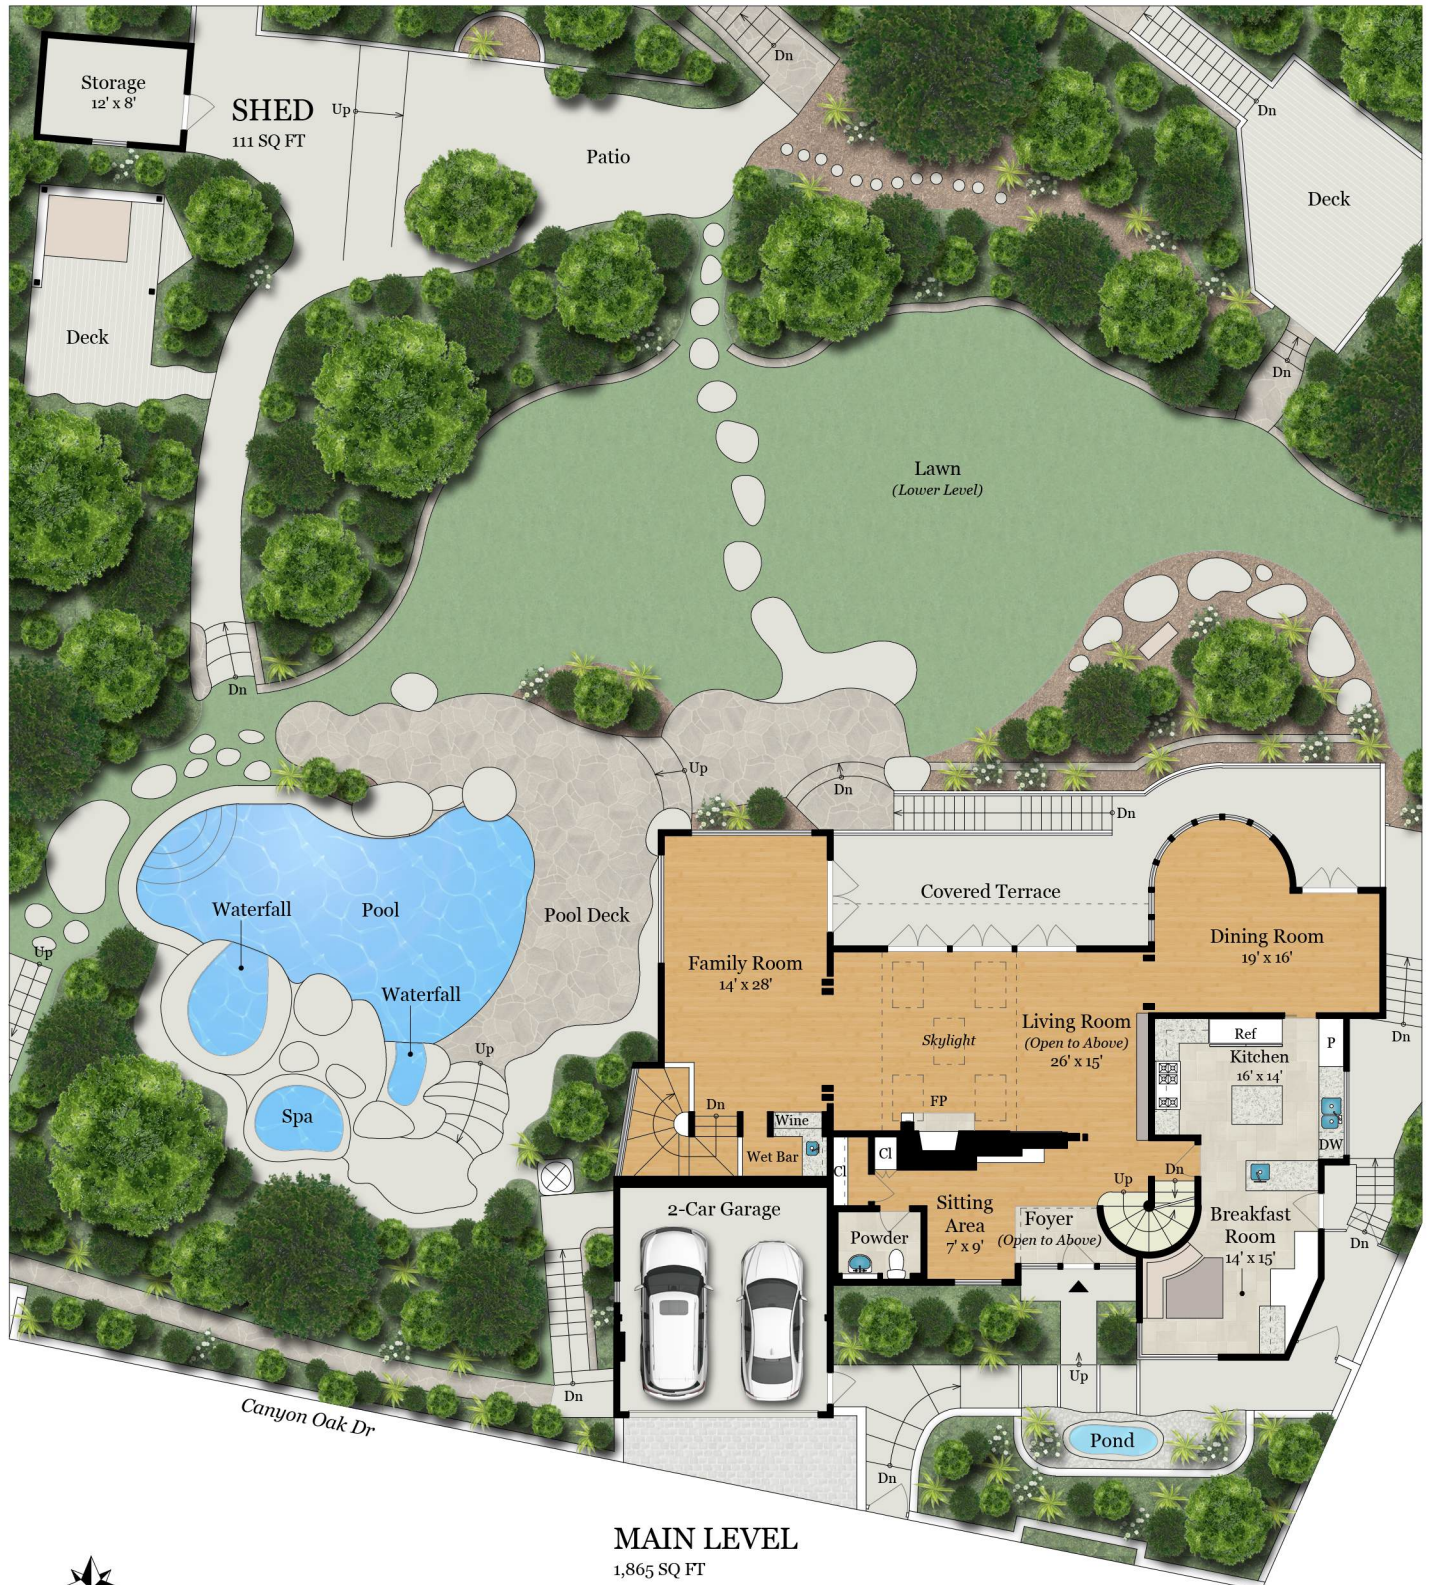

2477 CANYON OAK DRIVE

LOS ANGELES, CA 90068

Partial Lot Shown

Rendering by Arcdimension
All measurements are approximate. While deemed reliable, no information on these floor plans should be relied upon without independent verification.