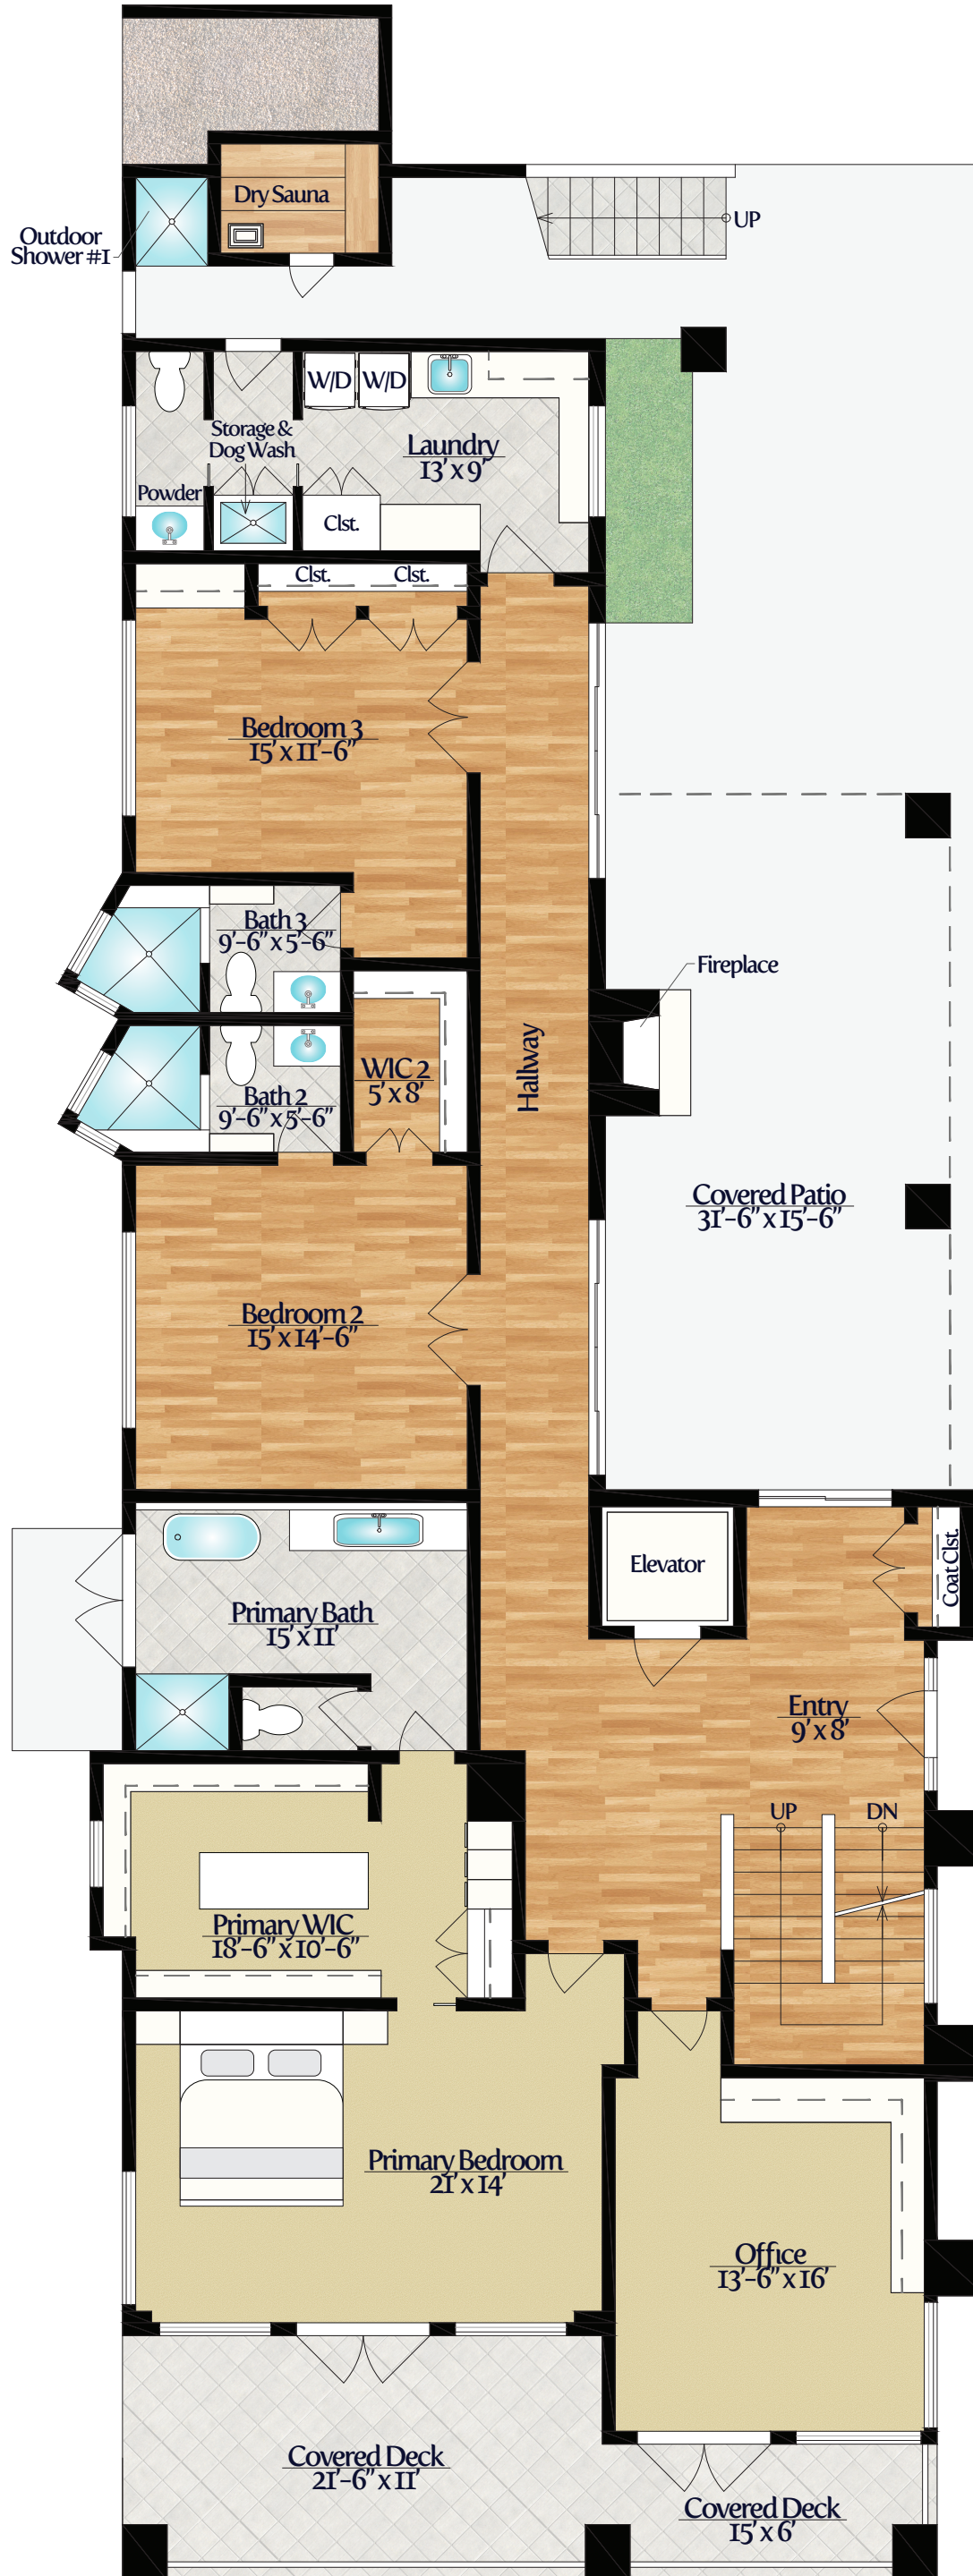

1521 Neptune Ave

Encinitas, CA 92024

 **First Level Floor Plan**

Rendering by Sahar Design Studio.
All measurements are approximate. While deemed reliable, no information on these floor plans should be relied upon without independent verification.

1521 Neptune Ave

Encinitas, CA 92024

 **Second Level Floor Plan**

Rendering by Sahar Design Studio.
All measurements are approximate. While deemed reliable, no information on these floor plans should be relied upon without independent verification.

 **Lower Level Floor Plan**