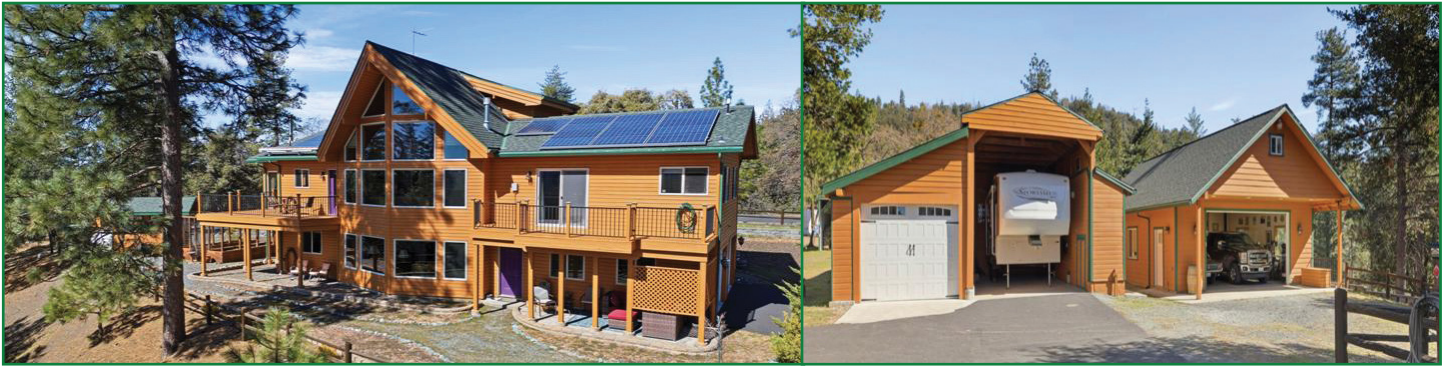

LINWOOD CEDAR MOUNTAIN HOME \$745,000

20 Gorgeous acres ~ 3,360 SF home ~ 40x26 shop RV storage ~ 6 sheds

6064 Heron Dr., Greeley Hill, Private Setting Estate Near Yosemite National Park Territory.
~ Custom Designed~Stunning Mountain & Forest Views~Meticulous Move-In Condition ~
Take A Virtual Tour at <https://www.tourfactory.com/3237964>

Alarm System
Solar Grid Energy
4 KW Inverter System
Whole House Backup
16KW Generator
2 Car Oversize Garage
26x40ft Detached 3-4
Car Garage w/Shop
60 gal Air Compressor,
Cabinets, Benches
TV & Surround Sound,
Wood Fireplace Stove
Epoxy Floors, 220 Otlt
10x40 Attic Storage
22 feet RV Cov Strg
Tractor/Equip Barn
3 Car size Metal Shed
220 ft Deep Well

3000 gal Water Storage
Septic System
2 Propane Tanks
3 Enclosed Tool Sheds,
Garden & Wood Shed
4 Fenced Gardens
Irrigation Systems
Landscaped Yard Area
Horseshoe Pit
Flat Paved Driveways
Outdoor Patio Area
Wild Flowers, Grapes,
Fruit Trees, Apple/Pear/
Fig, Blueberries, Rosemry
Pride of Ownership !!
2 -Ten Acre Parcels
Shown By Appointment
Call Gina **408-506-6944**