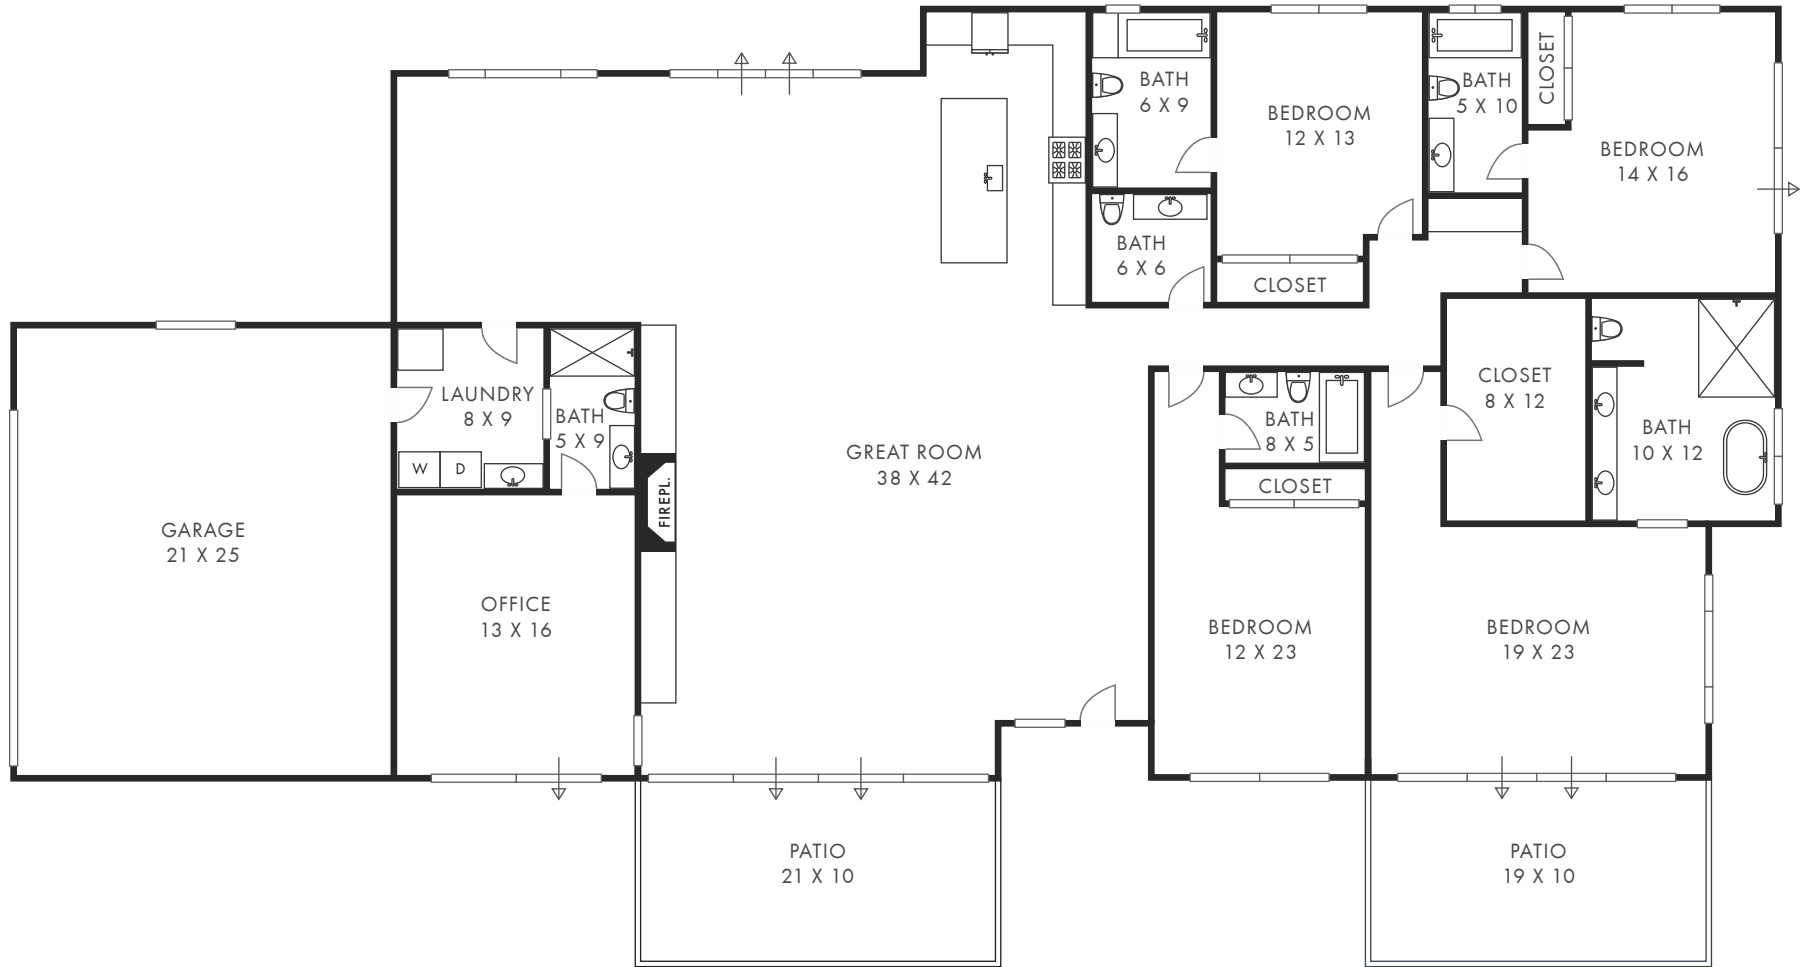

# 6611 Vallon Dr.

Rancho Palos Verdes, CA 90275

\*All sizes are estimates. Information deemed reliable but not guaranteed.  
www.floorplandrawings.com (443) 621-3024

**PRESENTED BY**

Tim Sikpi      The Agency  
Chris Reisbeck      The Agency