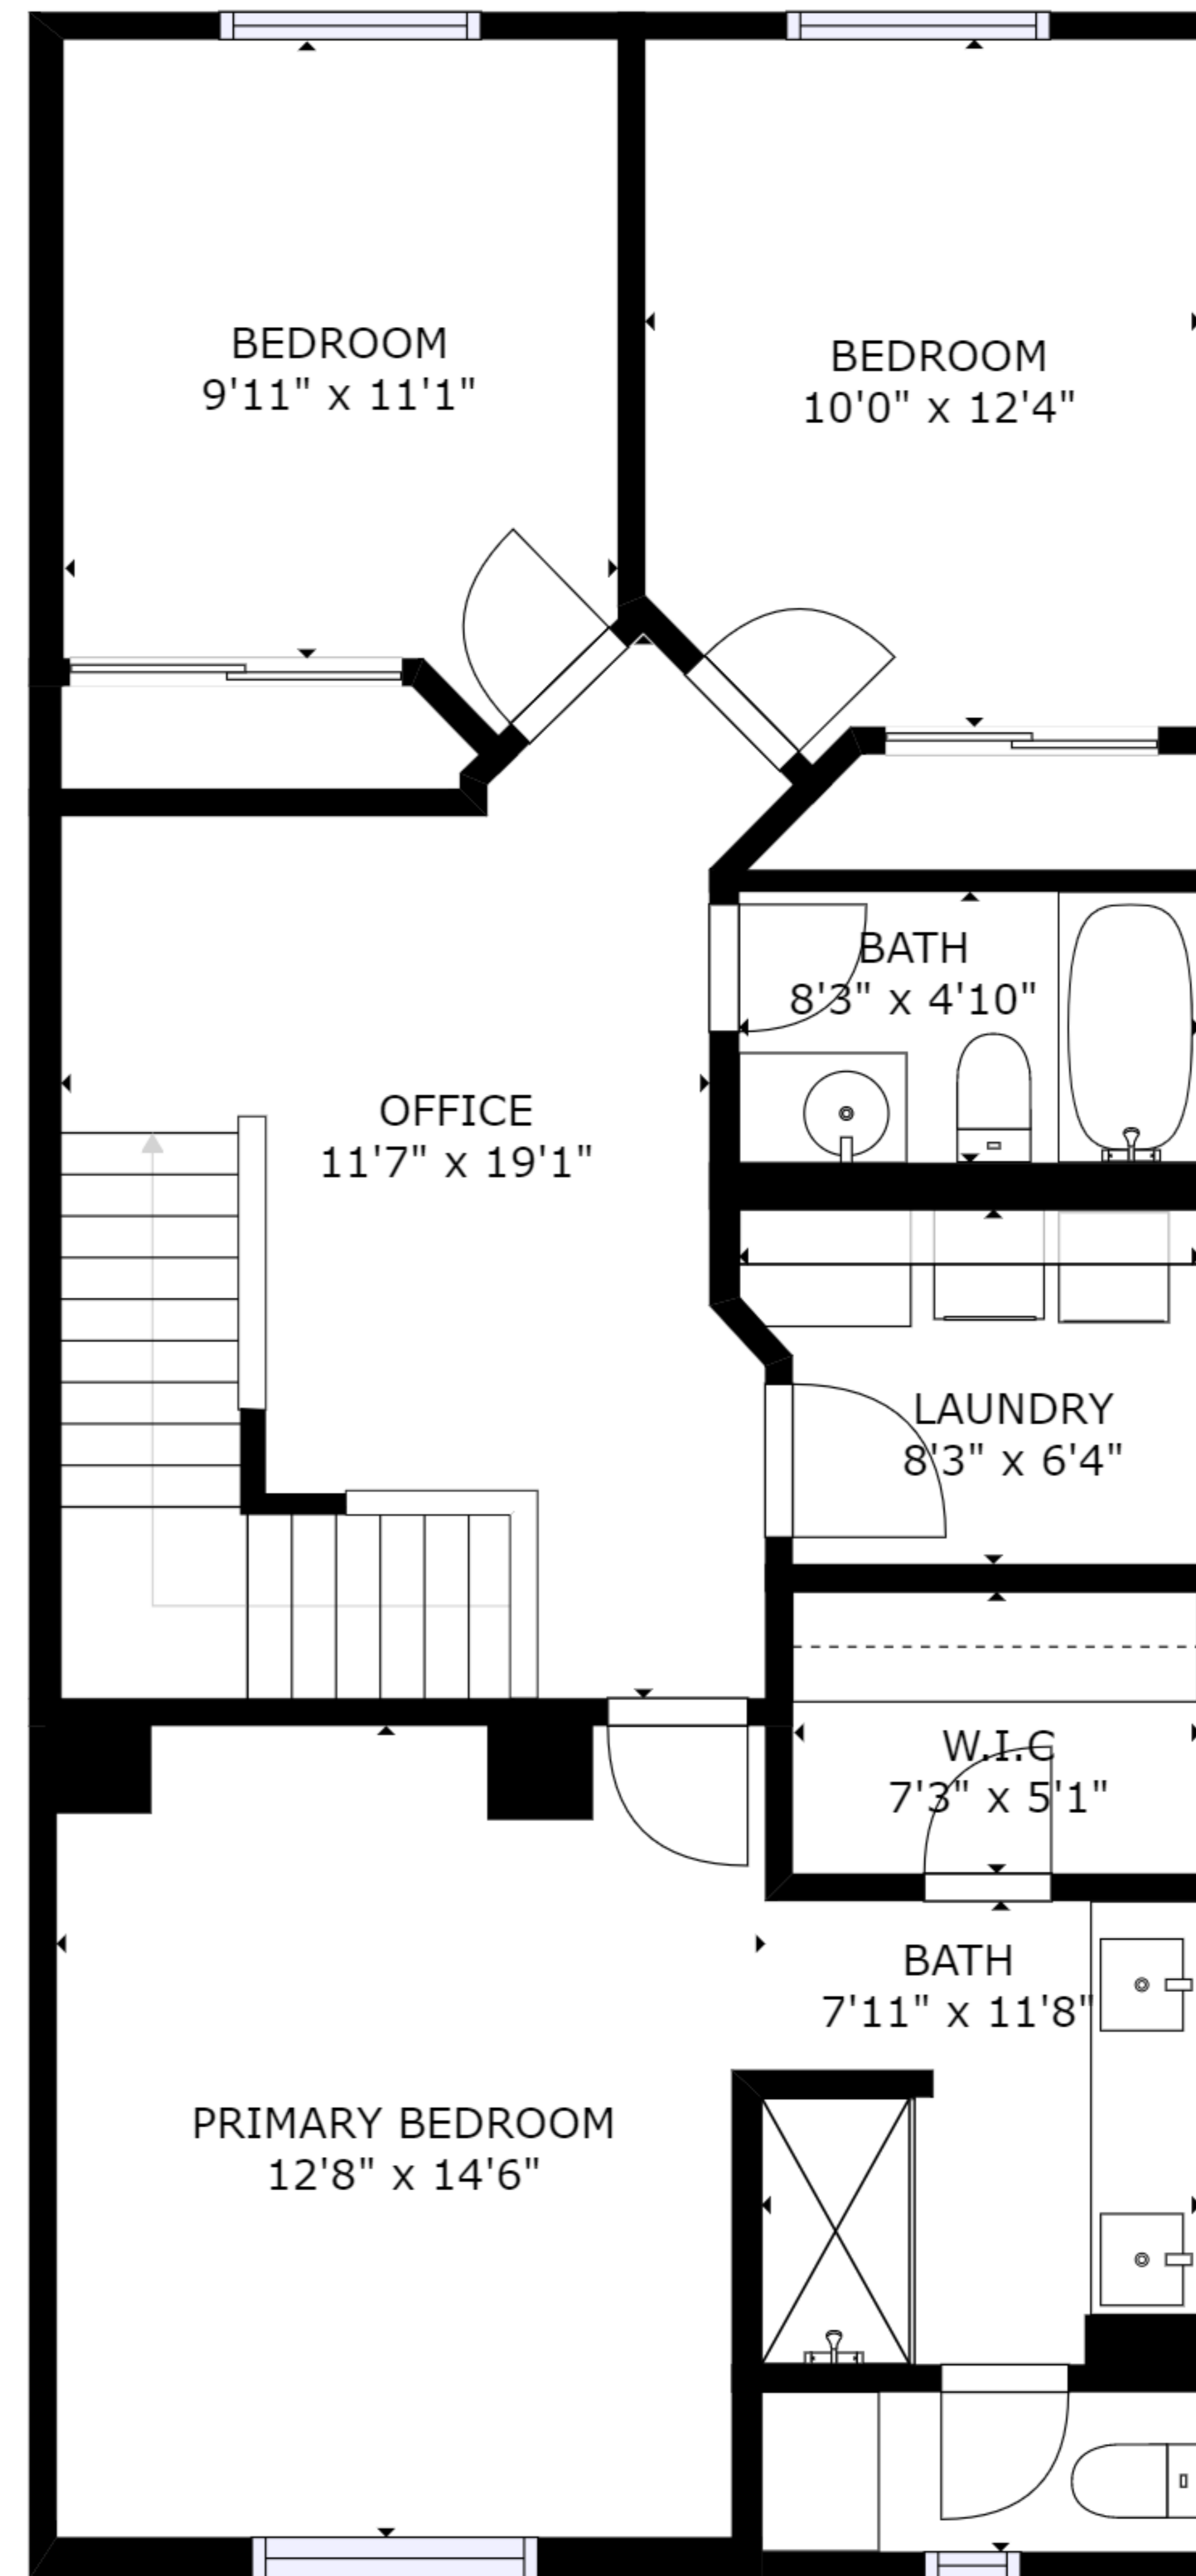

FLOOR 1

FLOOR 2

GROSS INTERNAL AREA
 FLOOR 1: 471 sq. ft, FLOOR 2: 917 sq. ft
 TOTAL: 1388 sq. ft
 SIZES AND DIMENSIONS ARE APPROXIMATE, ACTUAL MAY VARY.