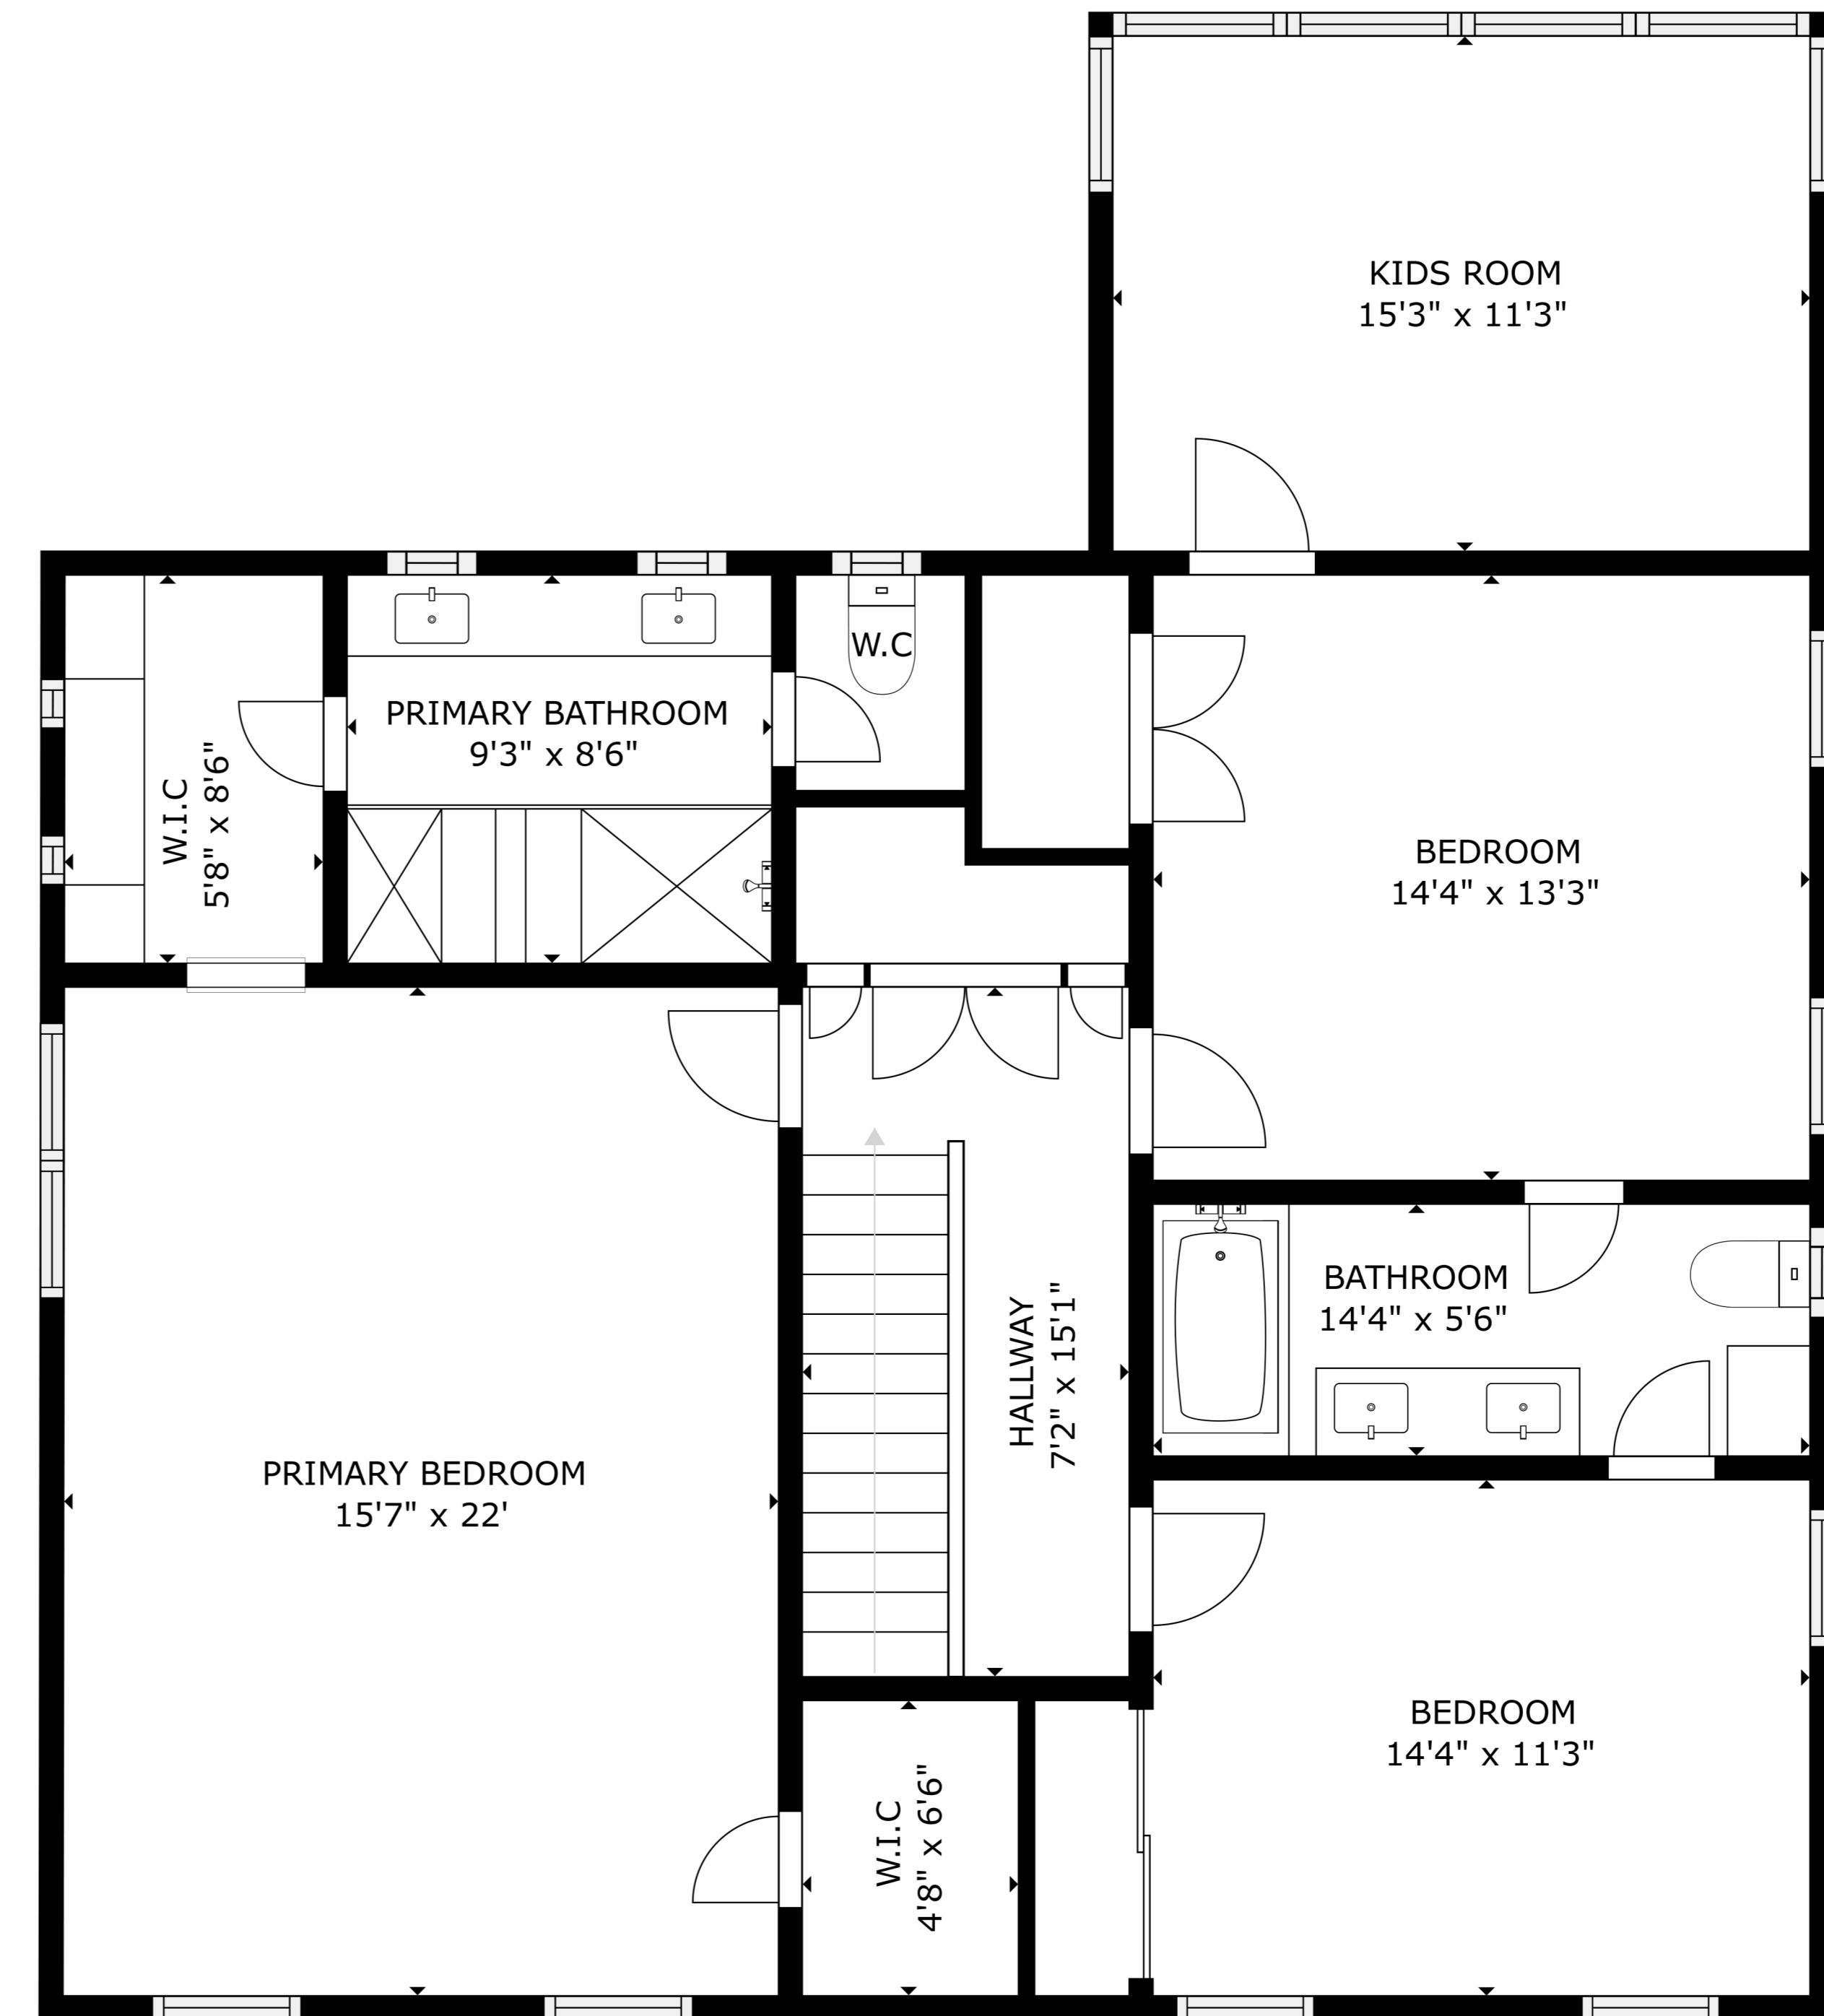

FLOOR 1

FLOOR 2

GROSS INTERNAL AREA  
 FLOOR 1: 1437 sq ft, FLOOR 2: 1356 sq ft  
 EXCLUDED AREA; PATIO: 579 sq ft  
 TOTAL: 2793 sq ft

SIZES AND DIMENSIONS ARE APPROXIMATE, ACTUAL MAY VARY.