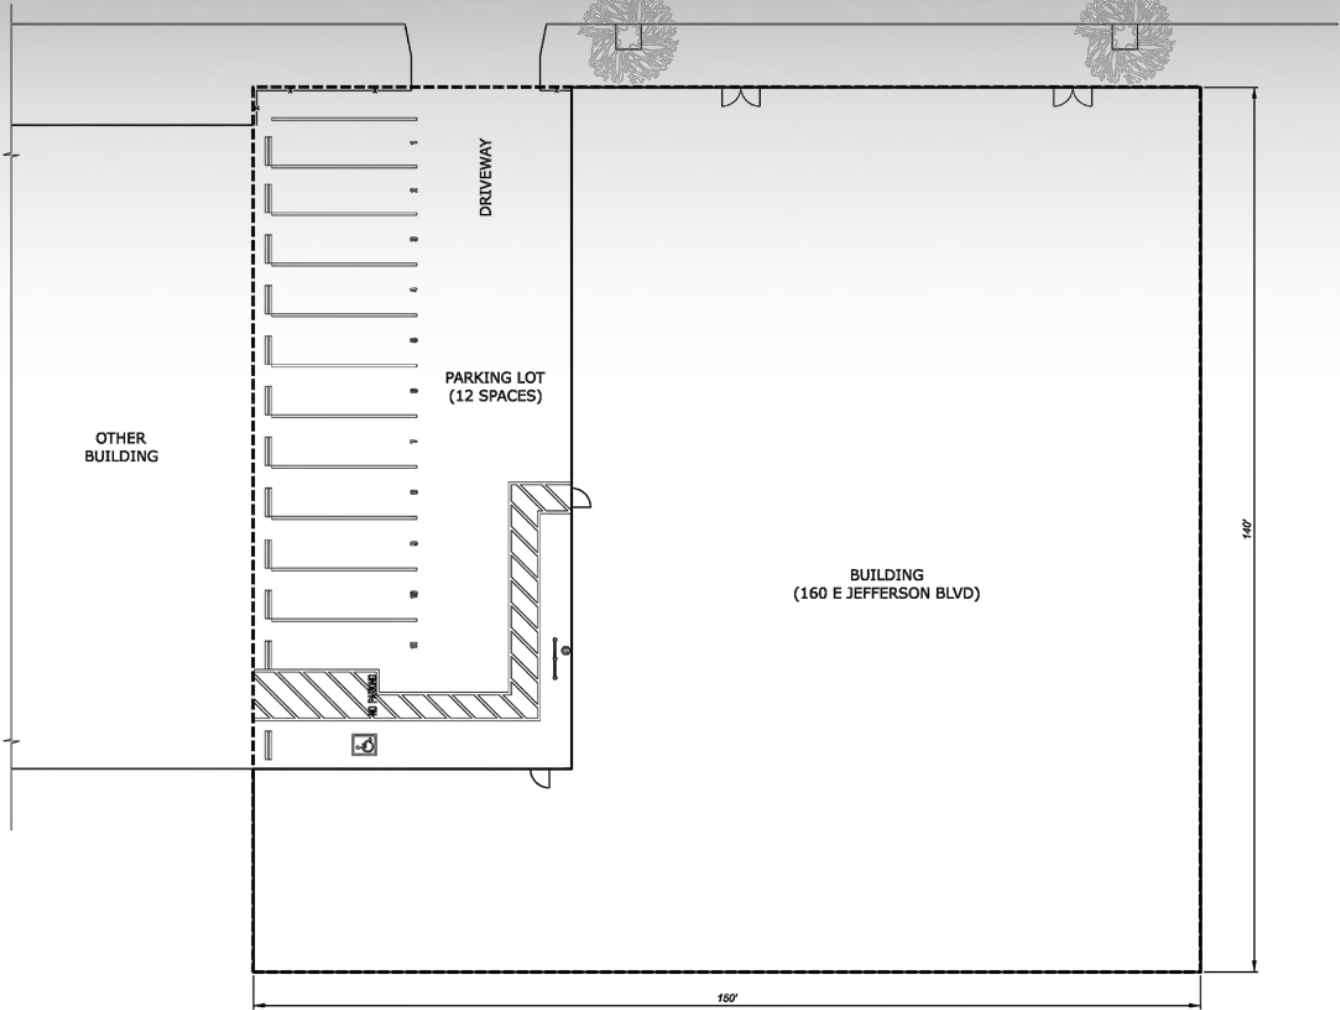

# FLOORPLANS

FLOOR 1

MEZZANINE

# SITE PLAN

E. JEFFERSON BLVD

- LEGEND**
- ⊗ GAS METER
  - PROPERTY LINE