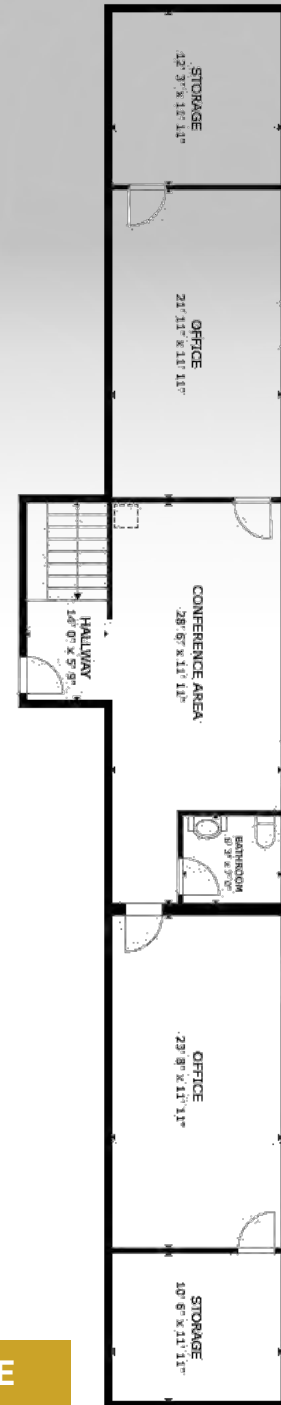

# FLOORPLANS

FLOOR 1

MEZZANINE

# SITE PLAN

E. JEFFERSON BLVD

- LEGEND**
- ⊗ GAS METER
  - PROPERTY LINE