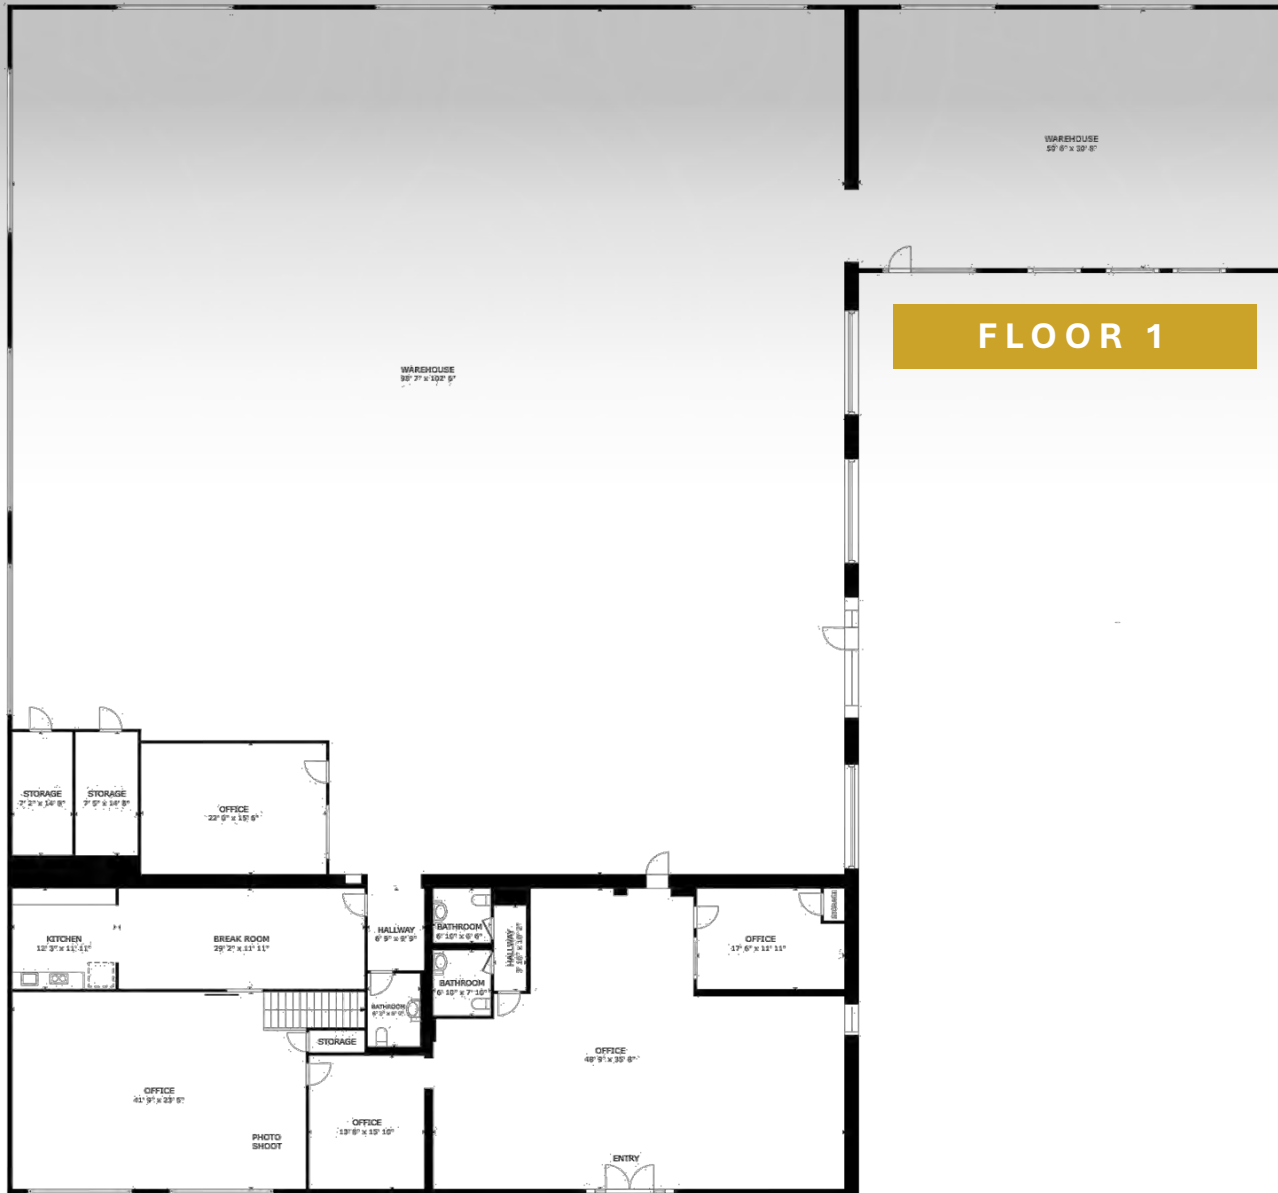

# FLOORPLANS

FLOOR 1

MEZZANINE

# SITE PLAN

E. JEFFERSON BLVD

- LEGEND**
- ⊗ GAS METER
  - PROPERTY LINE