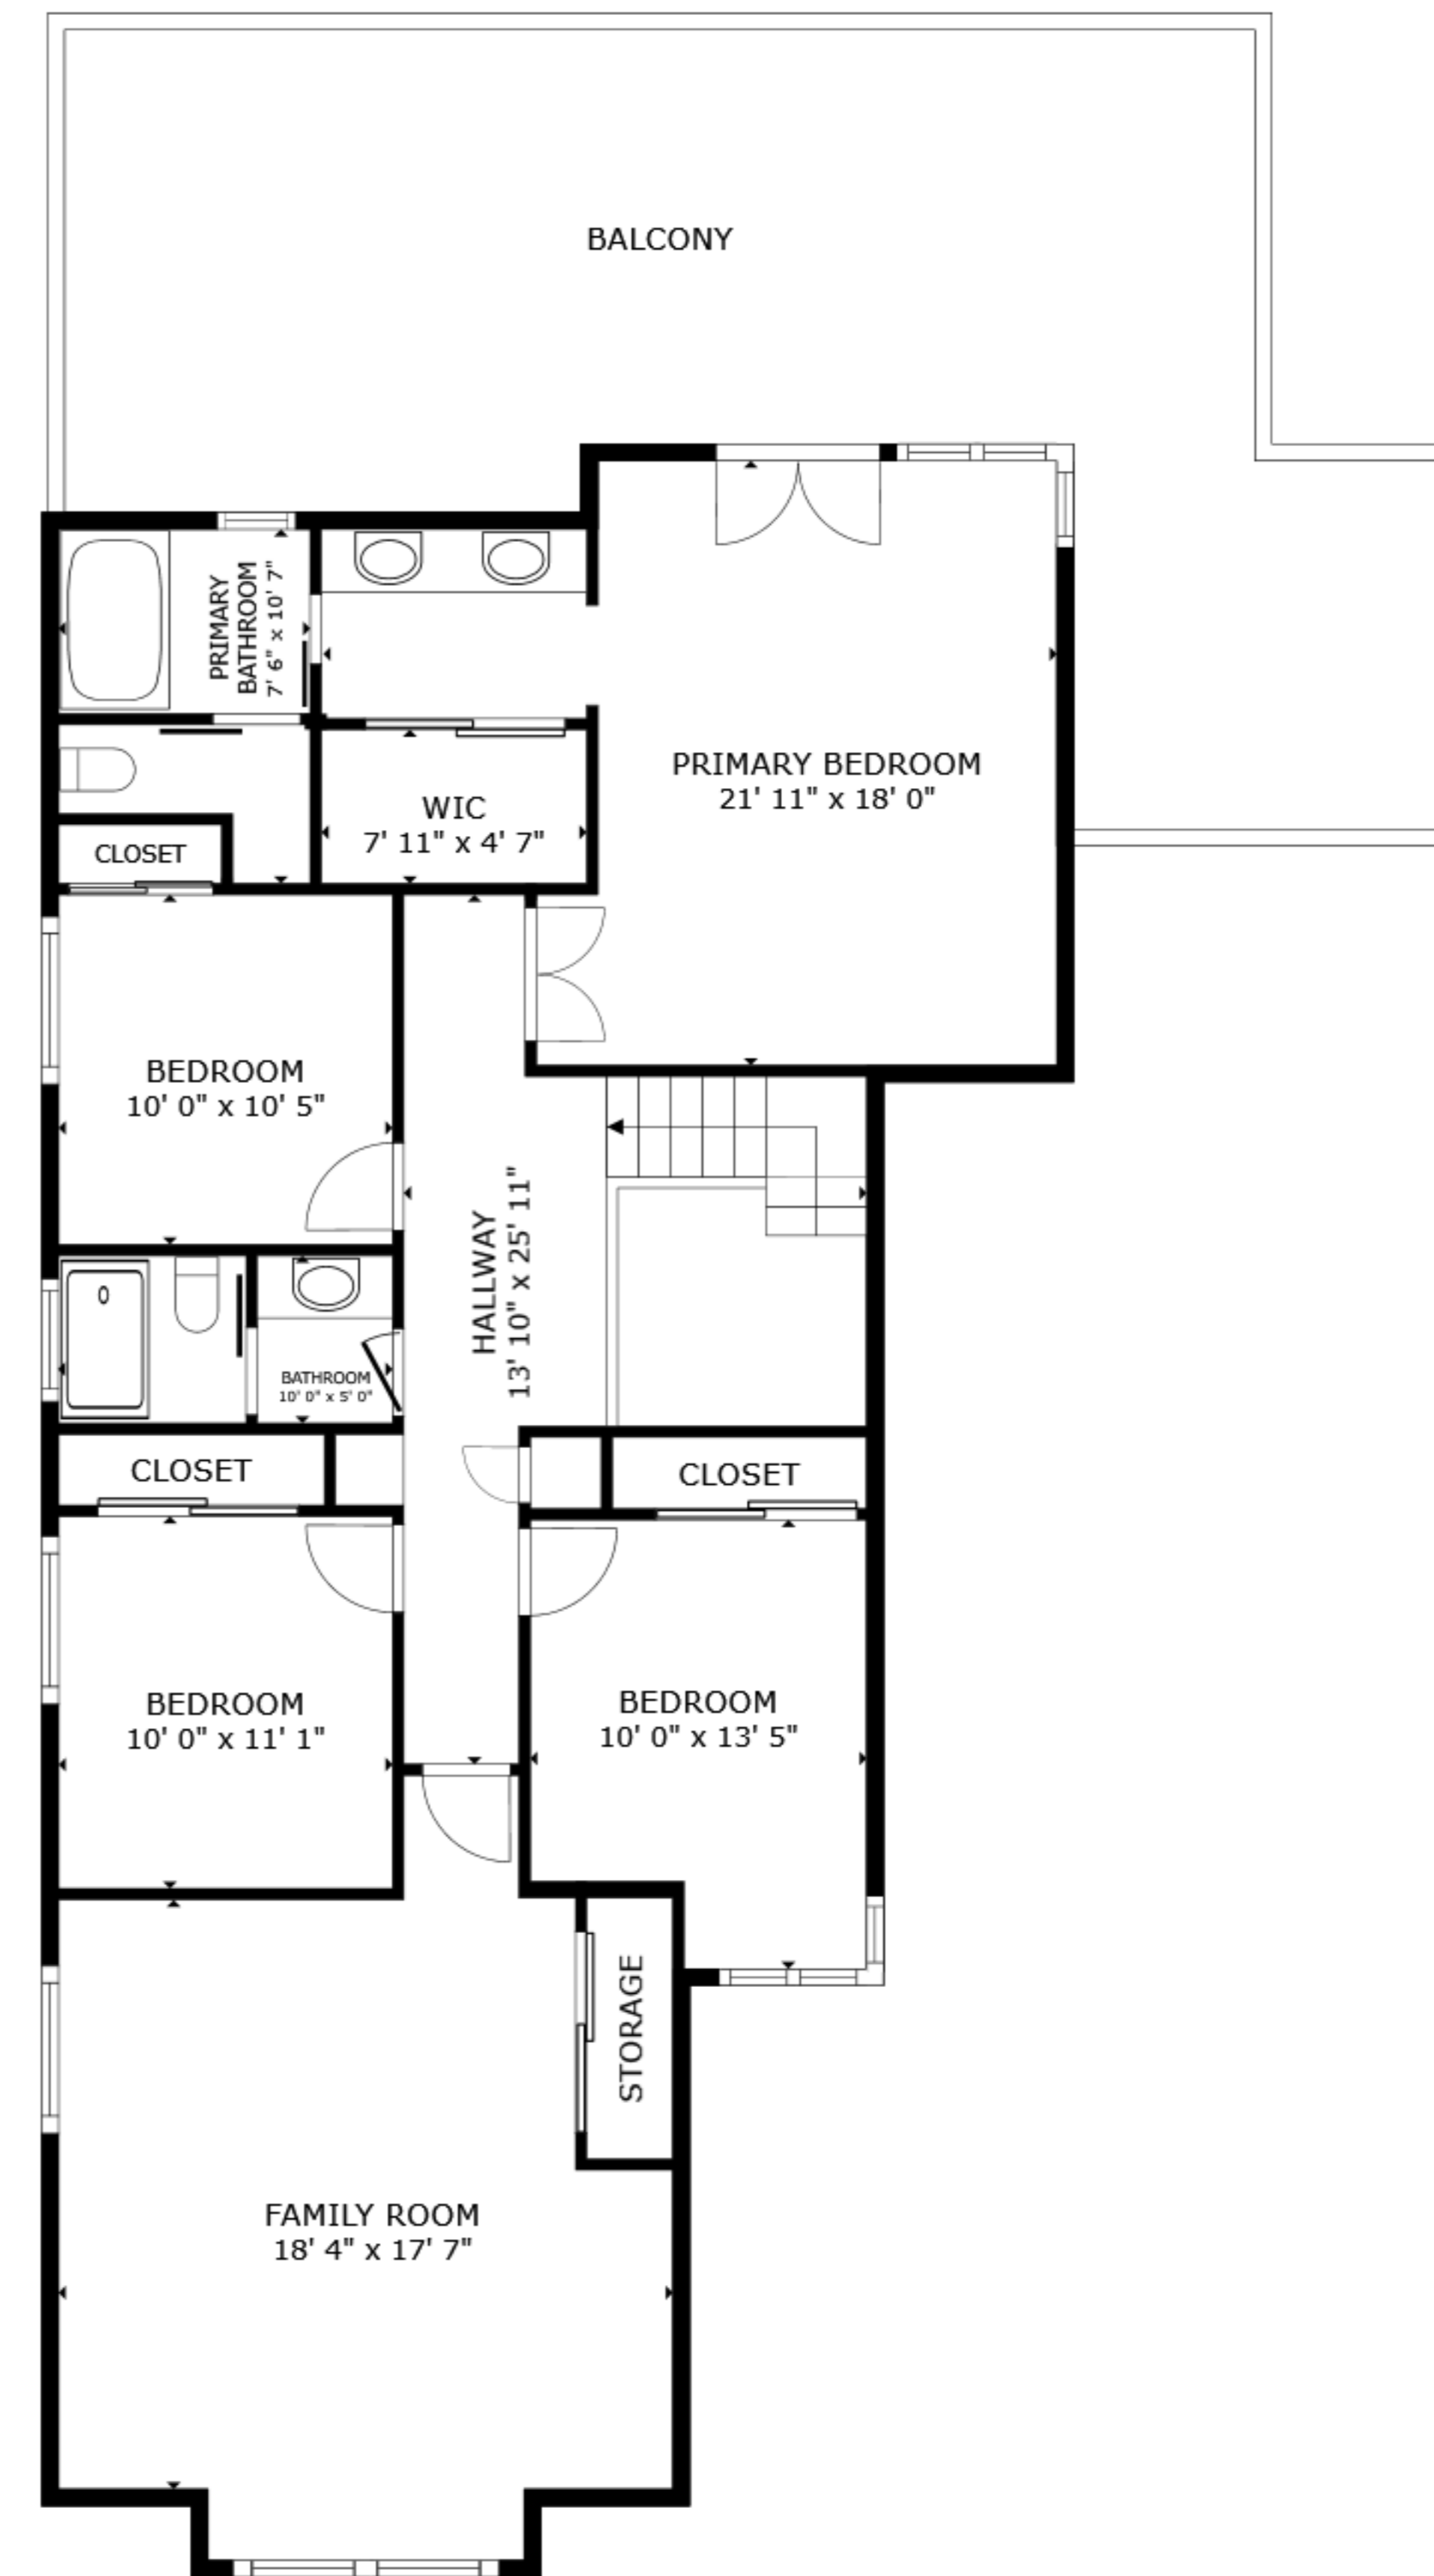

FLOOR 1

FLOOR 2

GROSS INTERNAL AREA
 FLOOR 1 1,403 sq.ft. FLOOR 2 1,459 sq.ft.
 EXCLUDED AREAS : GARAGE 376 sq.ft. PATIO 150 sq.ft. VERANDA 27 sq.ft. PATIO 27 sq.ft.
 PATIO 124 sq.ft. PATIO 621 sq.ft. DECK 672 sq.ft. BALCONY 597 sq.ft.
 TOTAL : 2,862 sq.ft.

SIZES AND DIMENSIONS ARE APPROXIMATE, ACTUAL MAY VARY.