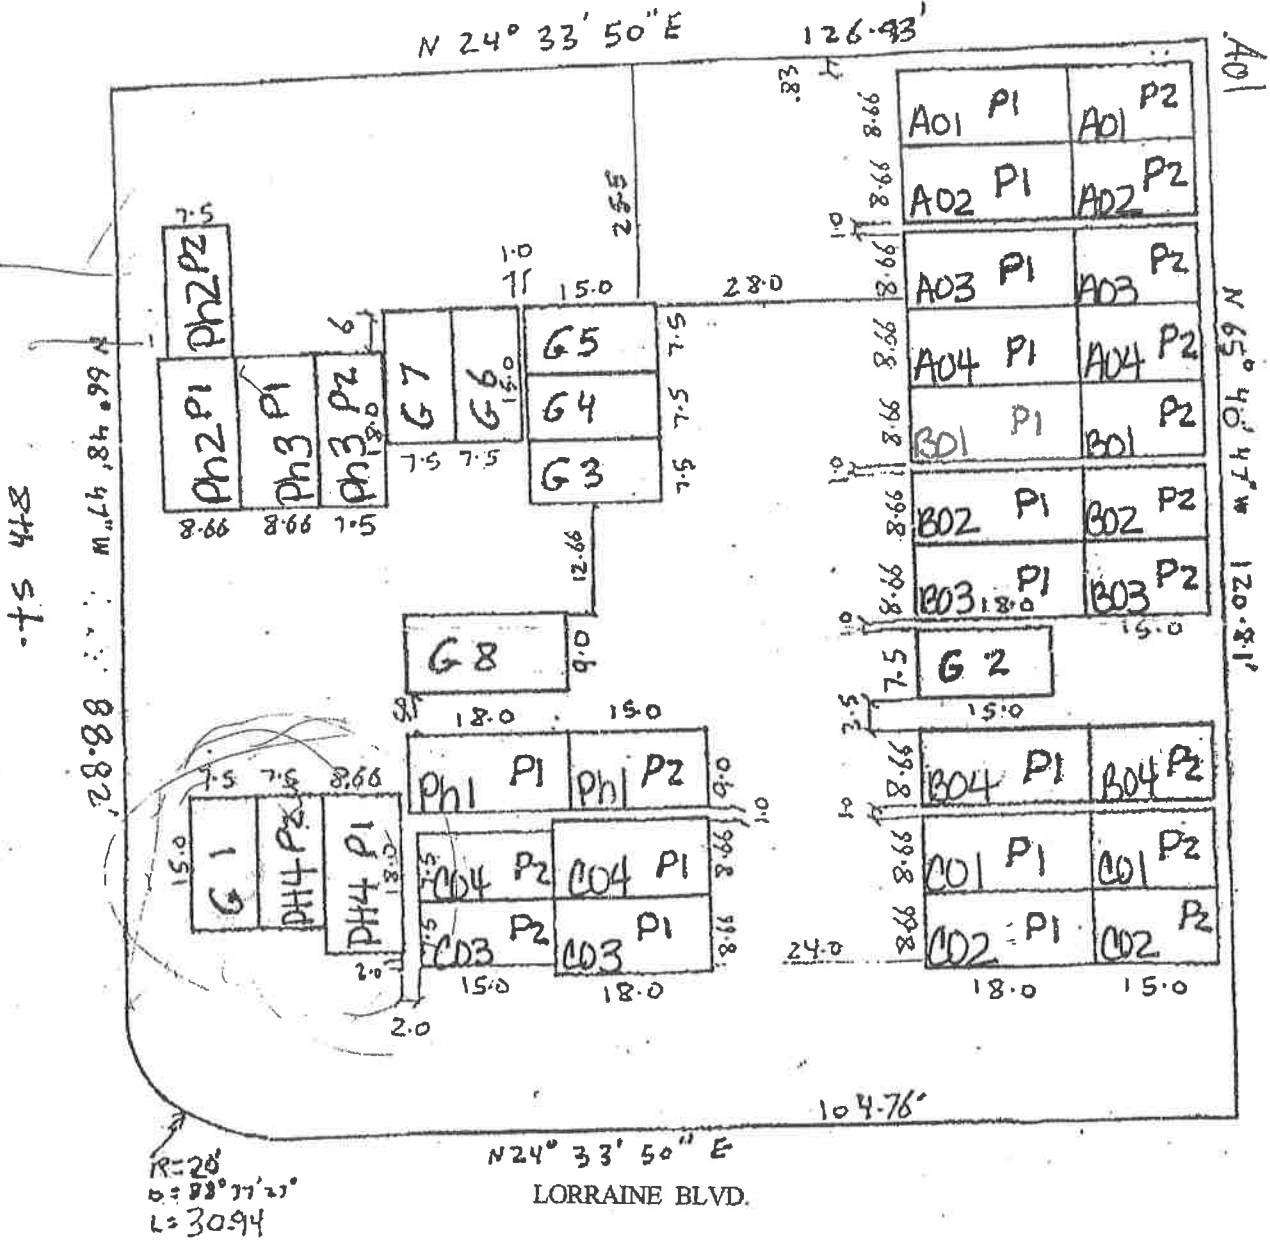

CONDOMINIUM ASSIGNED PARKING

ACCORDING TO ESCROW CC&R'S, BELOW IS A COPY OF THE ASSIGNED PARKING SPACES FOR PROPERTY LOCATED AT: 739 LORRAINE BLVD., LOS ANGELES, CA.

NOTE: G = GUEST PARKING NOT RESIDENT PARKING