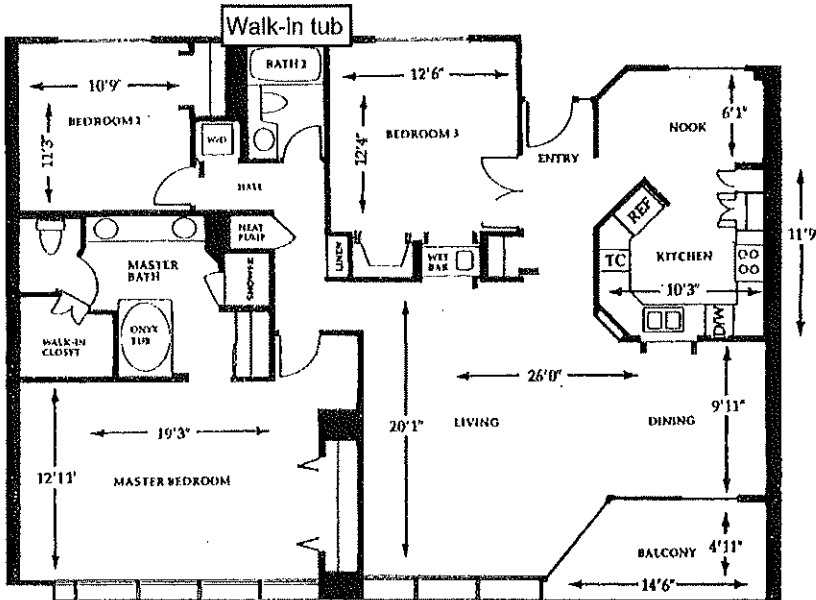

## CAMBRIDGE

Ralph R. Ocampo Unit 602

Three bedrooms  
Two baths  
Living area: 1686 square feet  
Deck: 65 square feet

Unit 602 includes two tandem parking spaces with an installed Tesla 80A wall charger with a 24' charging cable. SW views from balcony, living and bedroom windows of San Diego Bay.

## STRATFORD

Two bedrooms  
Two baths  
Living area: 1632 square feet  
Deck: 70 square feet

BRITTANY TOWER