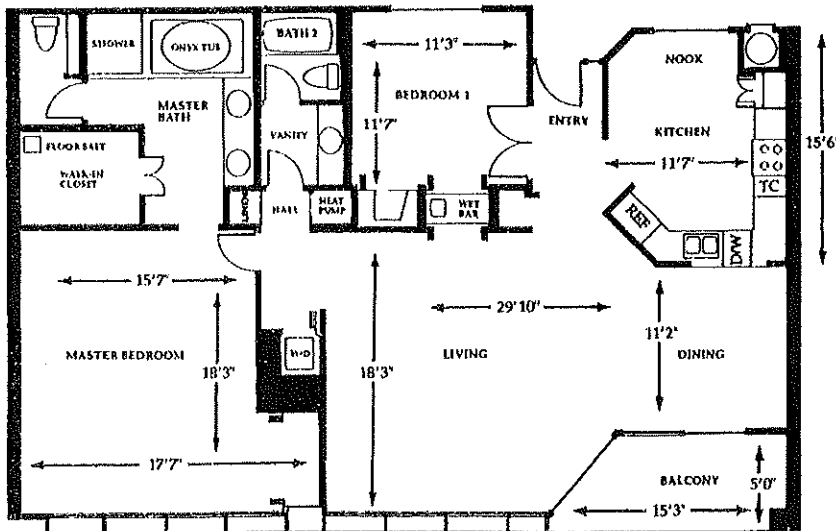

## CAMBRIDGE

Ralph R. Ocampo Unit 602

Three bedrooms  
Two baths  
Living area: 1686 square feet  
Deck: 65 square feet

Unit 602 includes two tandem parking spaces with an installed Tesla 80A wall charger with a 24' charging cable. SW views from balcony, living and bedroom windows of San Diego Bay.

## STRATFORD

Two bedrooms  
Two baths  
Living area: 1632 square feet  
Deck: 70 square feet

BRITTANY TOWER