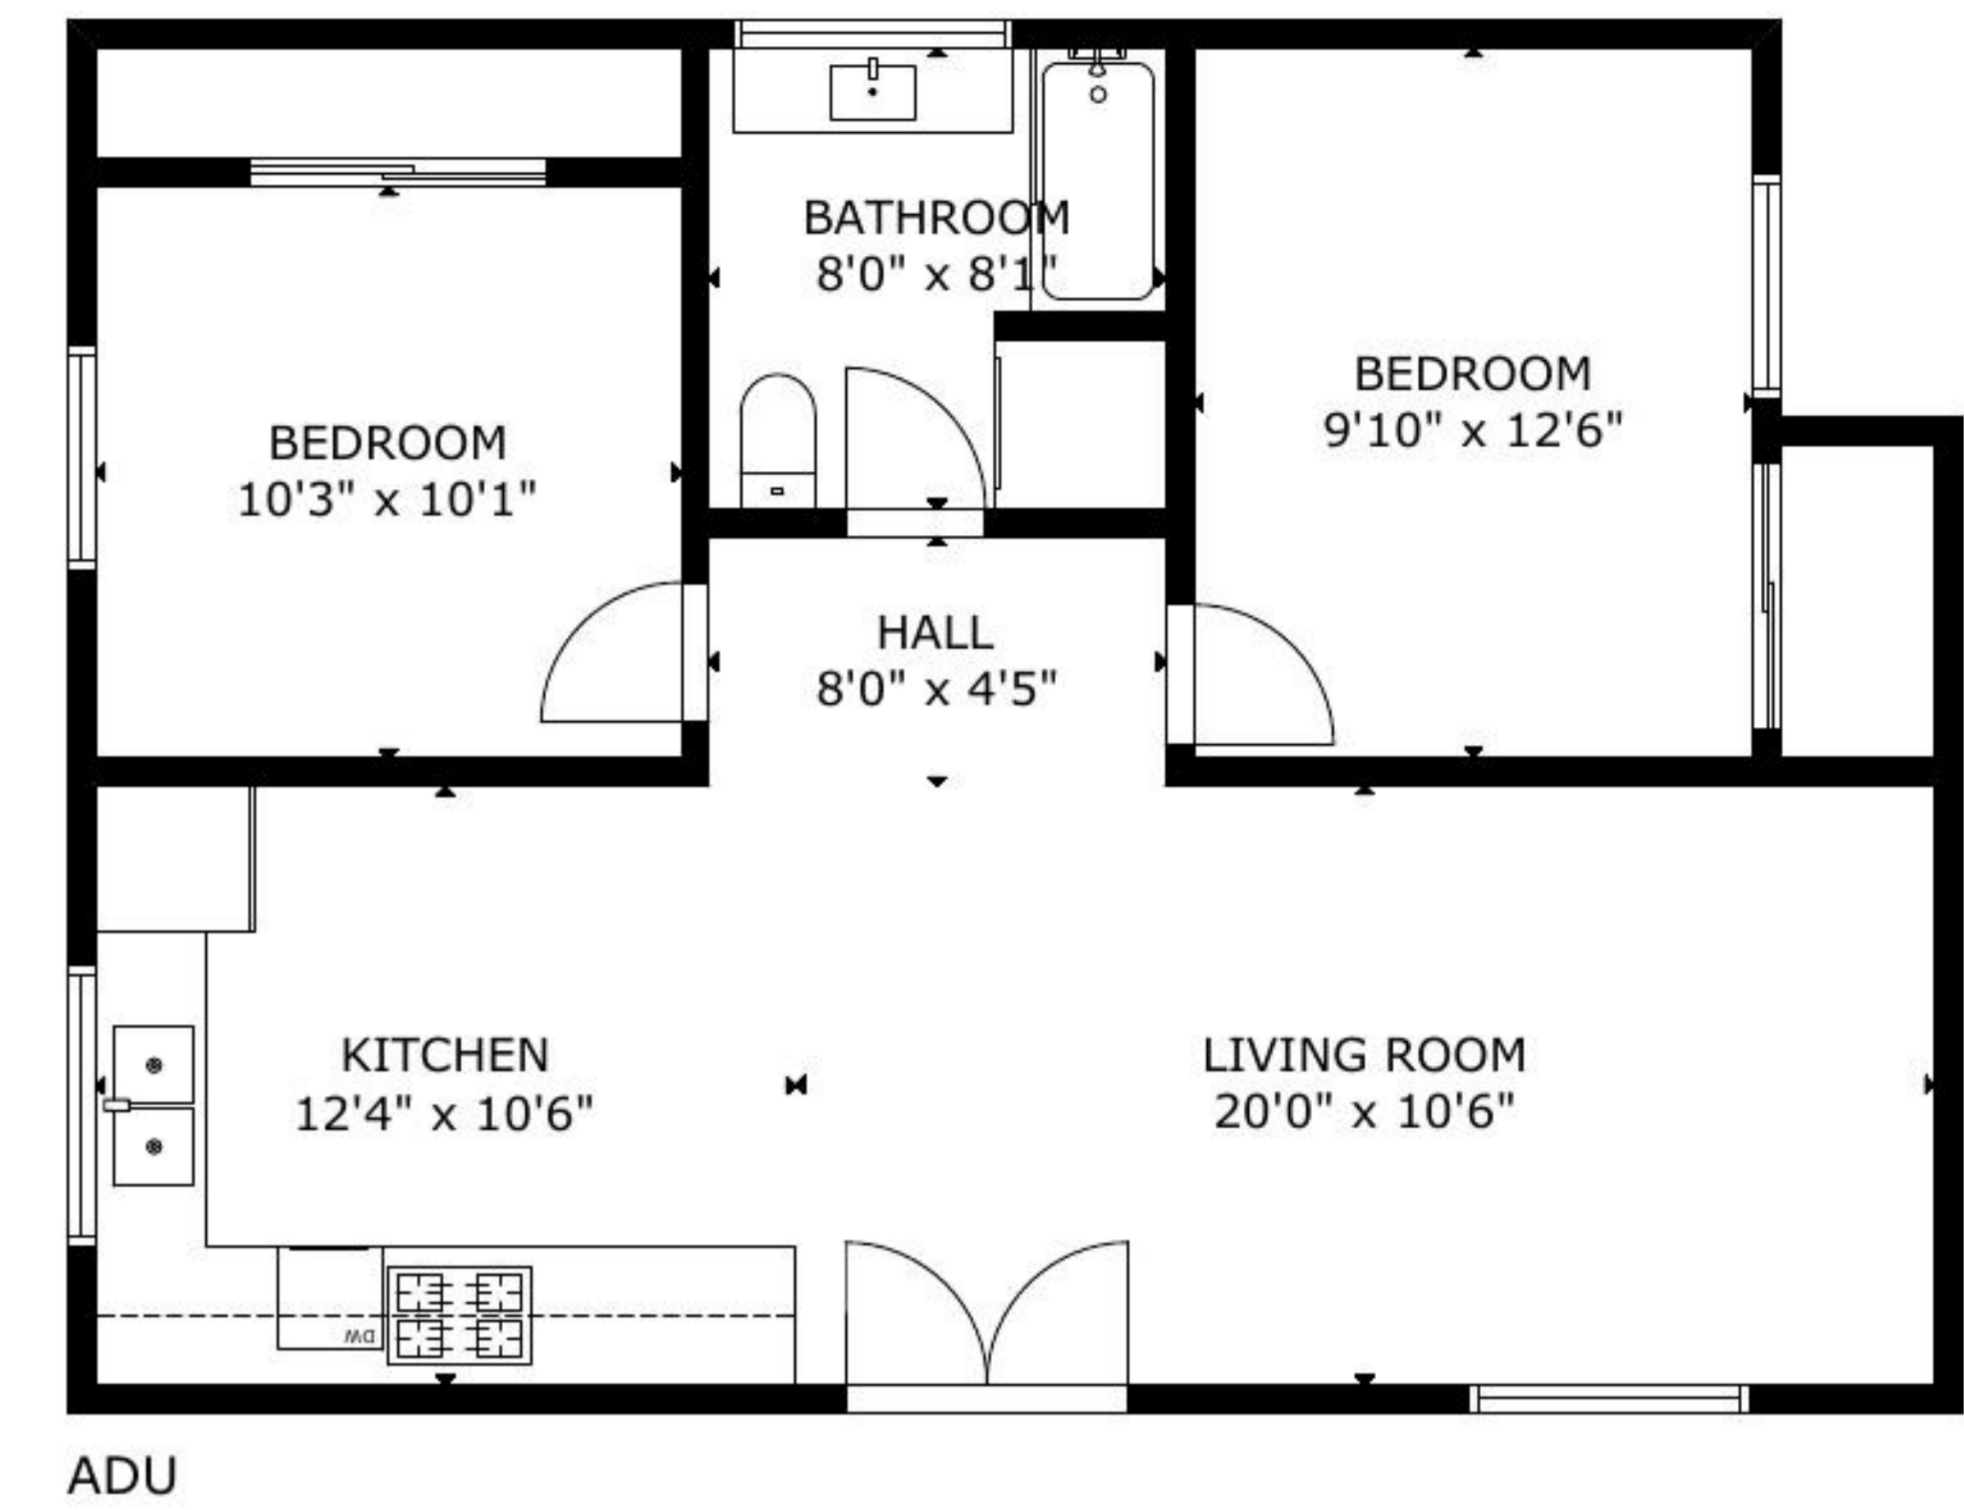

4552 Ethel Ave, Studio City, CA 91604

Total Gross Area: 3440
Main House: 2703 sq ft
Floor 1: 1529 sq ft Floor 2: 1174 sq ft
ADU: 737 sq ft
Other Areas: Balcony: 169 sq ft

SIZE AND DIMENSIONS ARE APPROXIMATE, ACTUAL MAY VARY