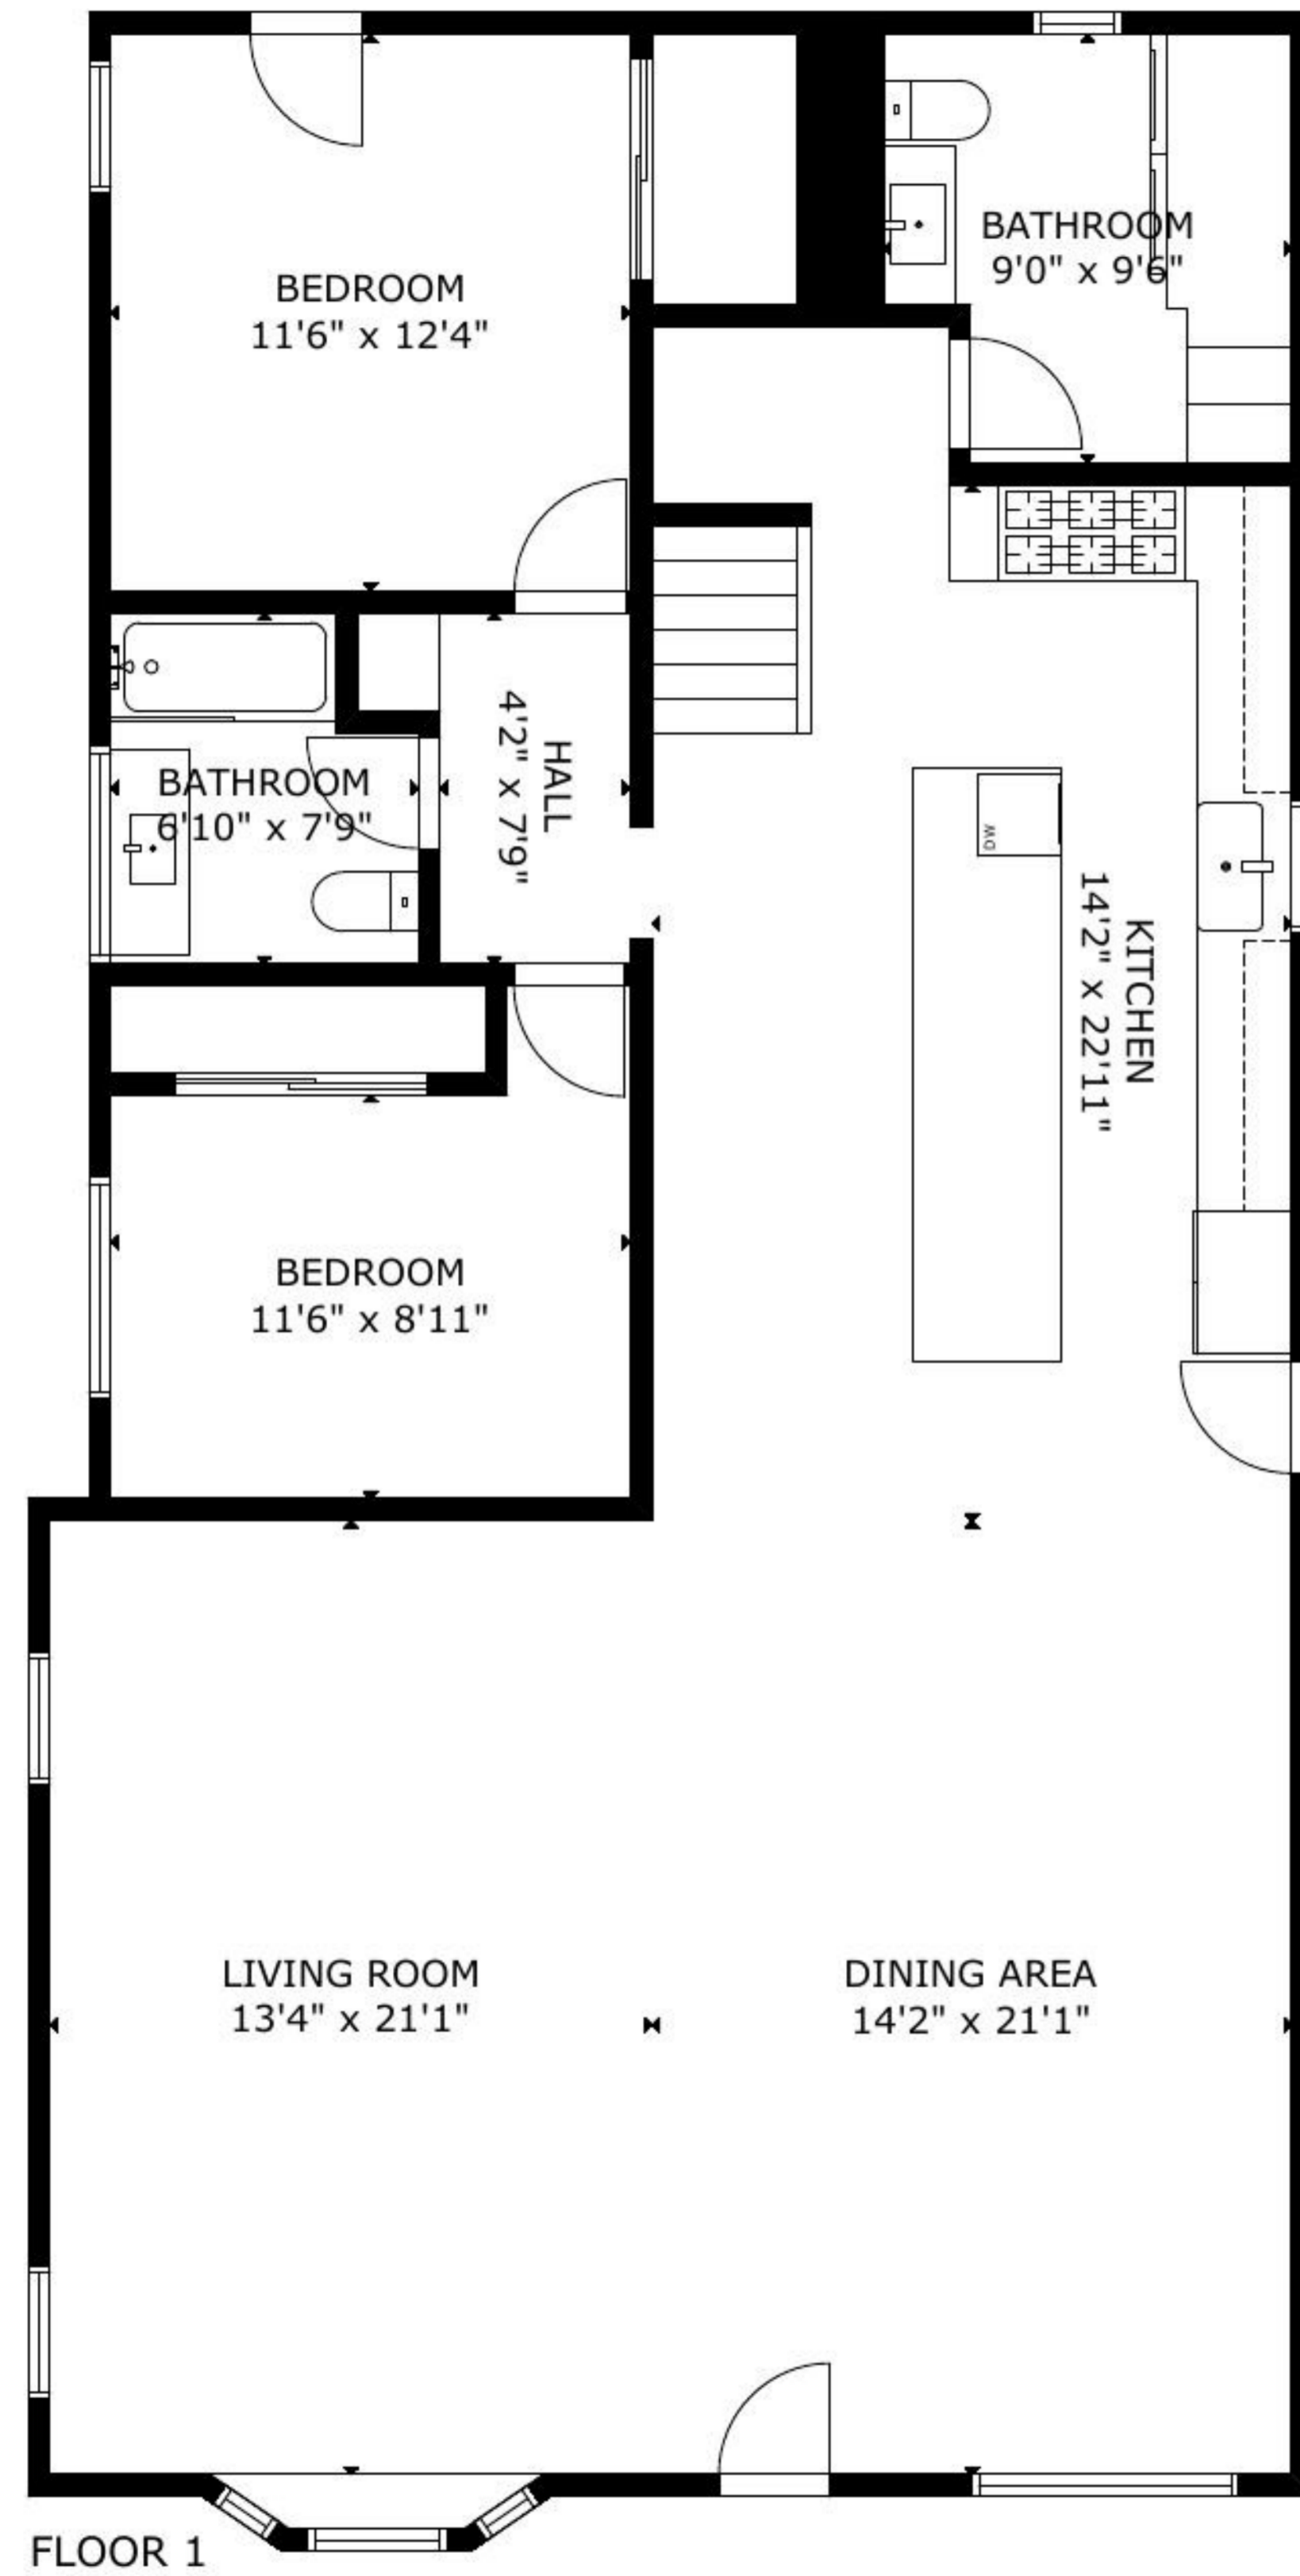

4552 Ethel Ave, Studio City, CA 91604

Total Gross Area: 3440
Main House: 2703 sq ft
Floor 1: 1529 sq ft Floor 2: 1174 sq ft
ADU: 737 sq ft
Other Areas: Balcony: 169 sq ft

SIZE AND DIMENSIONS ARE APPROXIMATE, ACTUAL MAY VARY