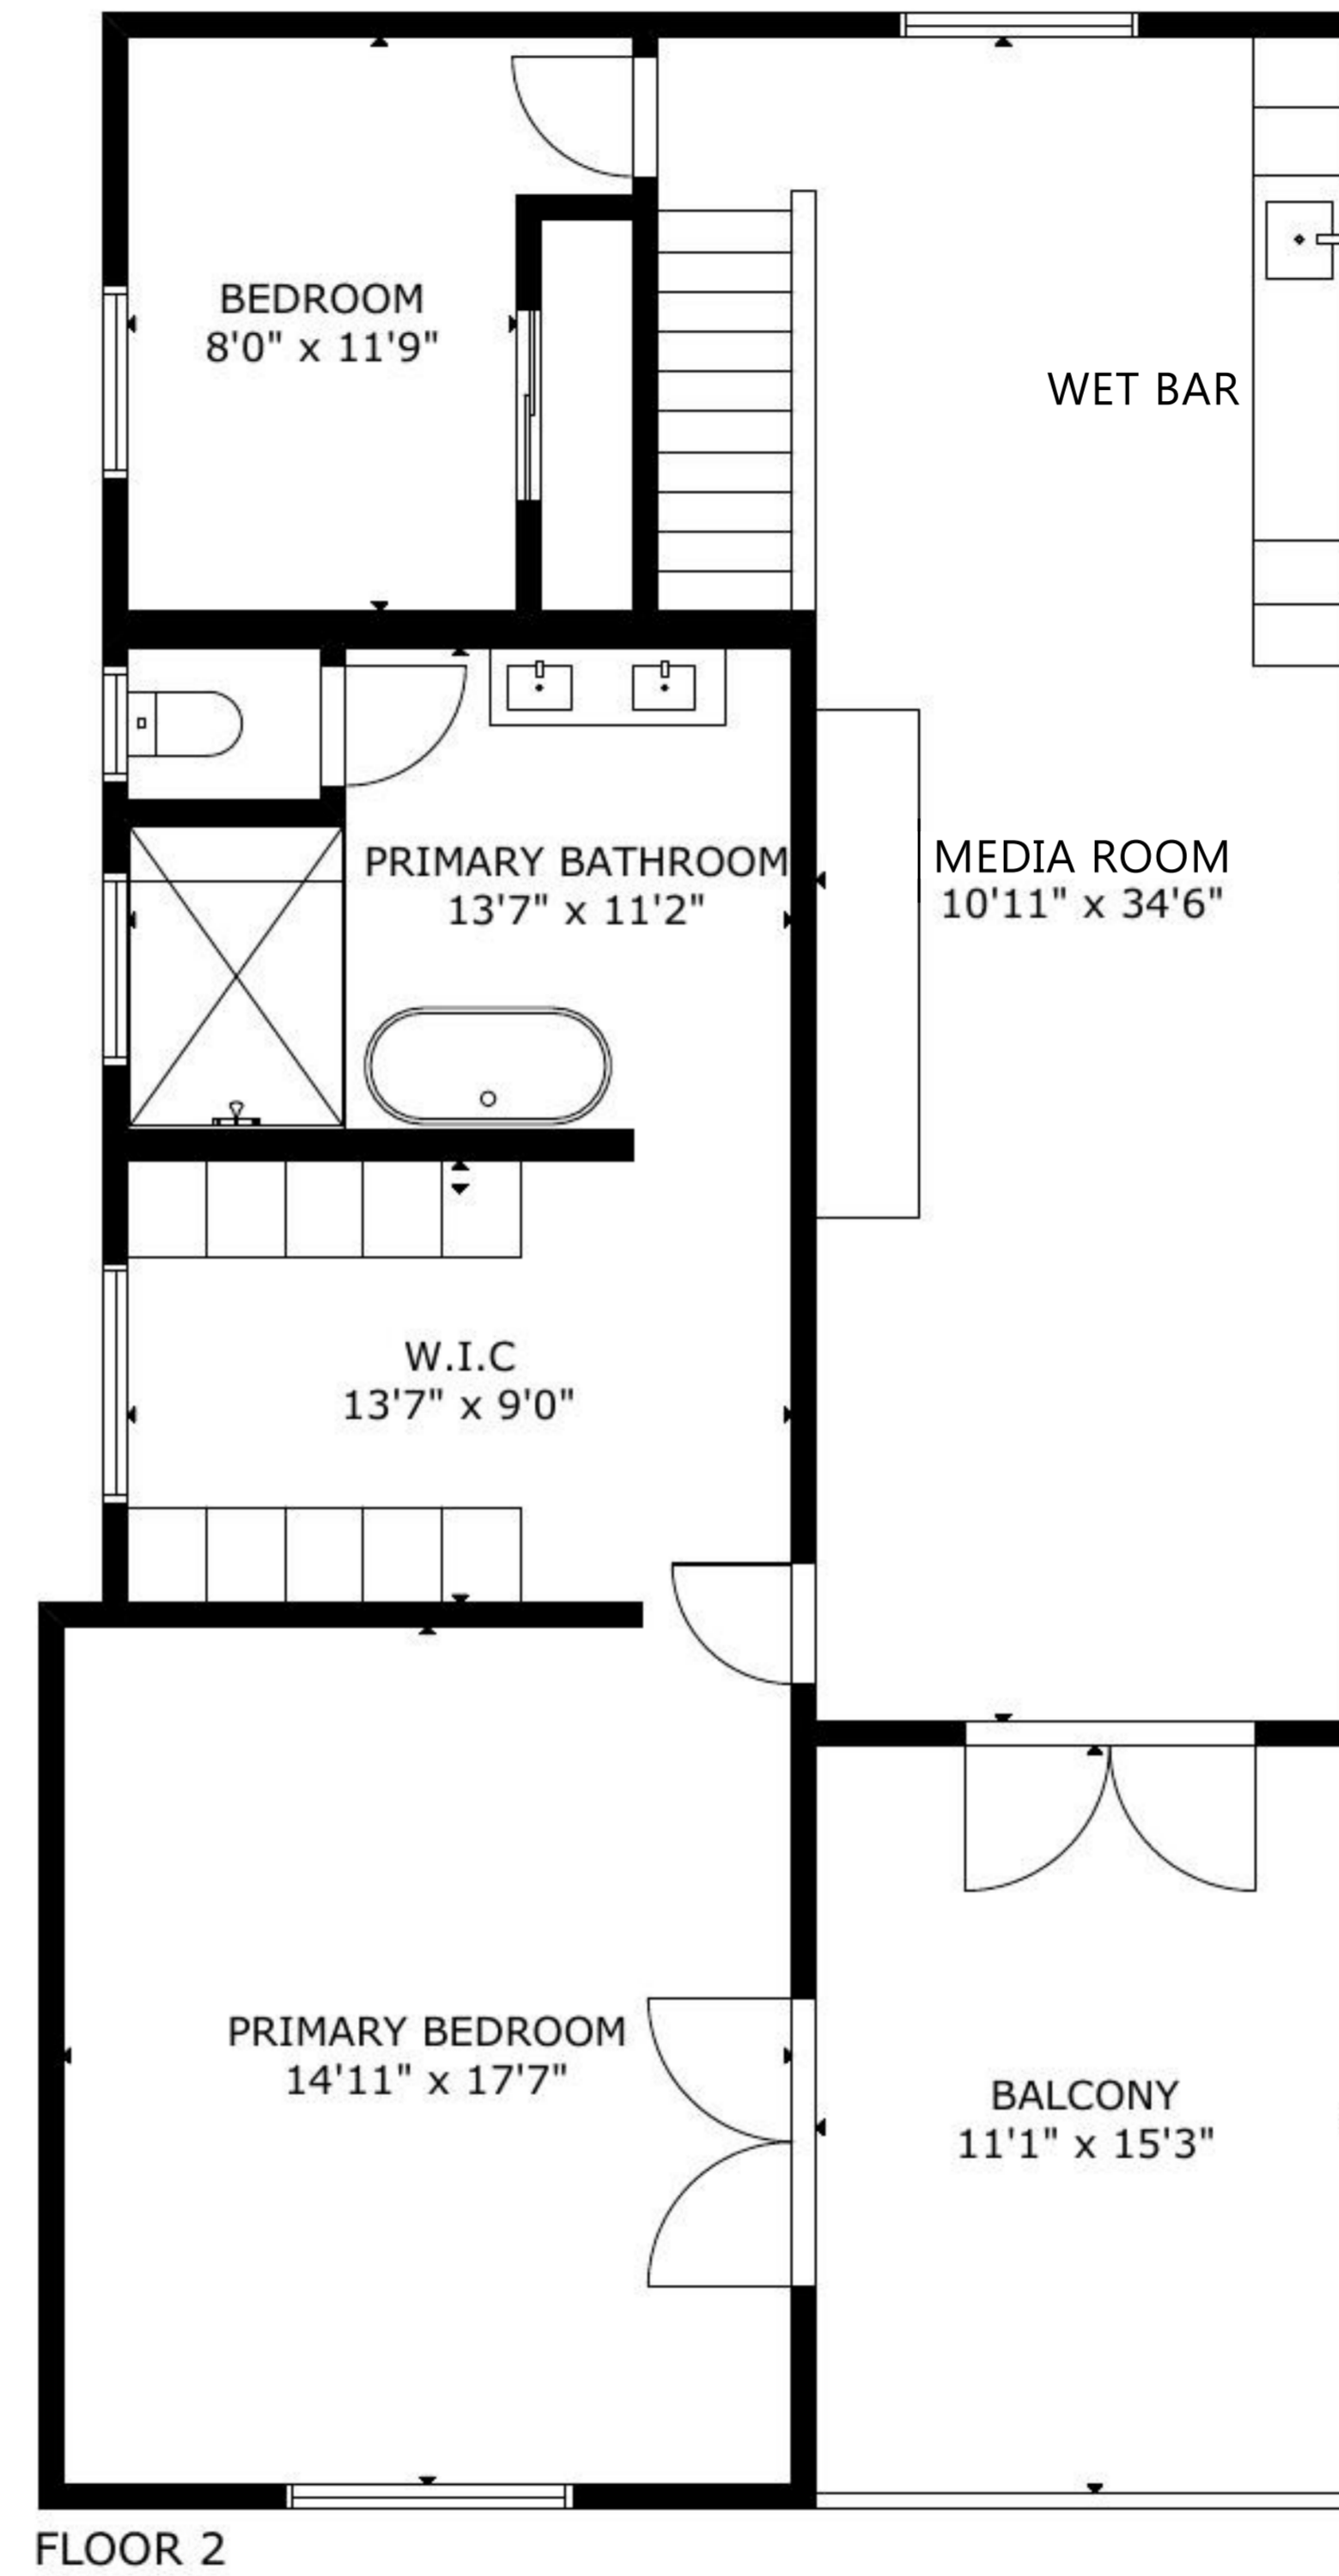

4552 Ethel Ave, Studio City, CA 91604

Total Gross Area: 3440
Main House: 2703 sq ft
Floor 1: 1529 sq ft Floor 2: 1174 sq ft
ADU: 737 sq ft
Other Areas: Balcony: 169 sq ft

SIZE AND DIMENSIONS ARE APPROXIMATE, ACTUAL MAY VARY