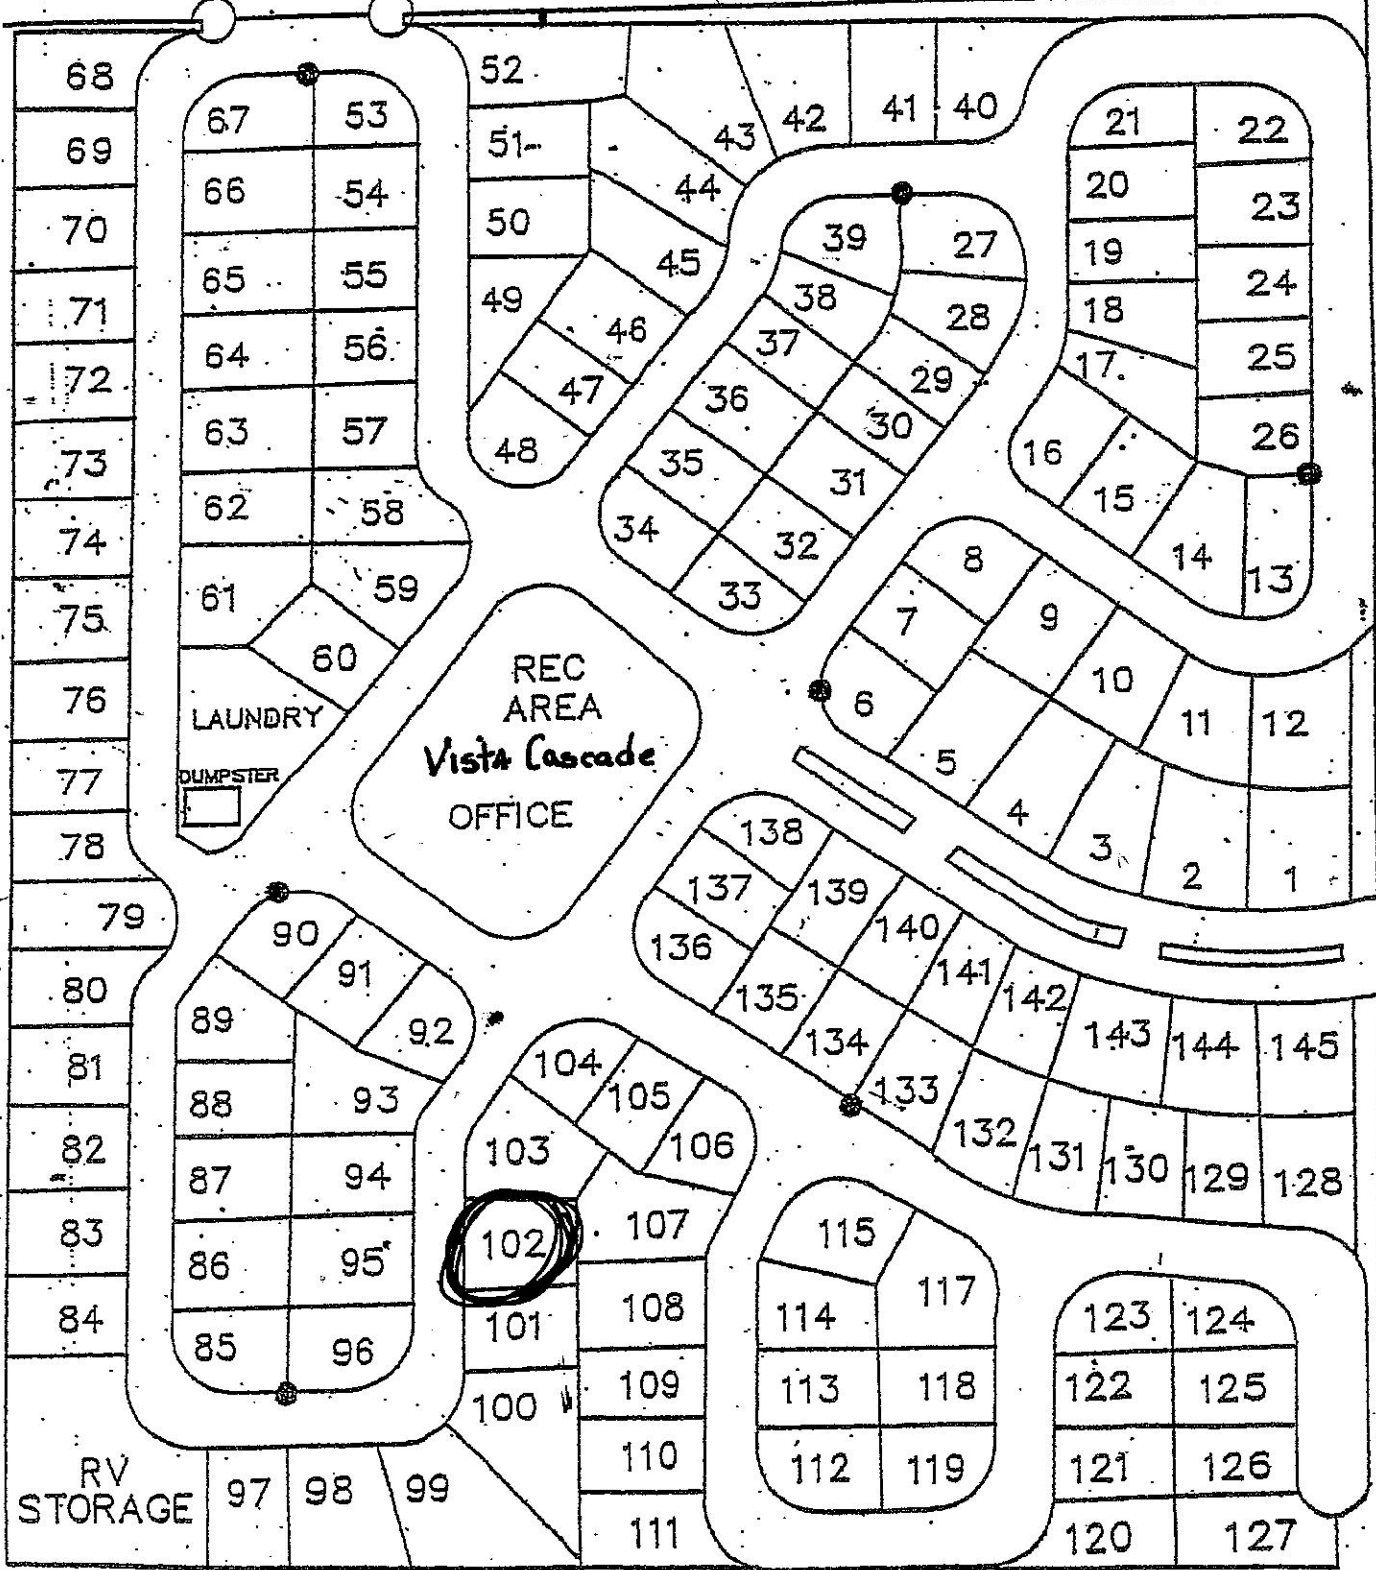

# VISTA CASCADE

1600 East Vista Way

ARCADIA AVE

E. VISTA WAY

SPACE #'S ARE ON THE CURB AND MAIL BOX AT EACH HOME