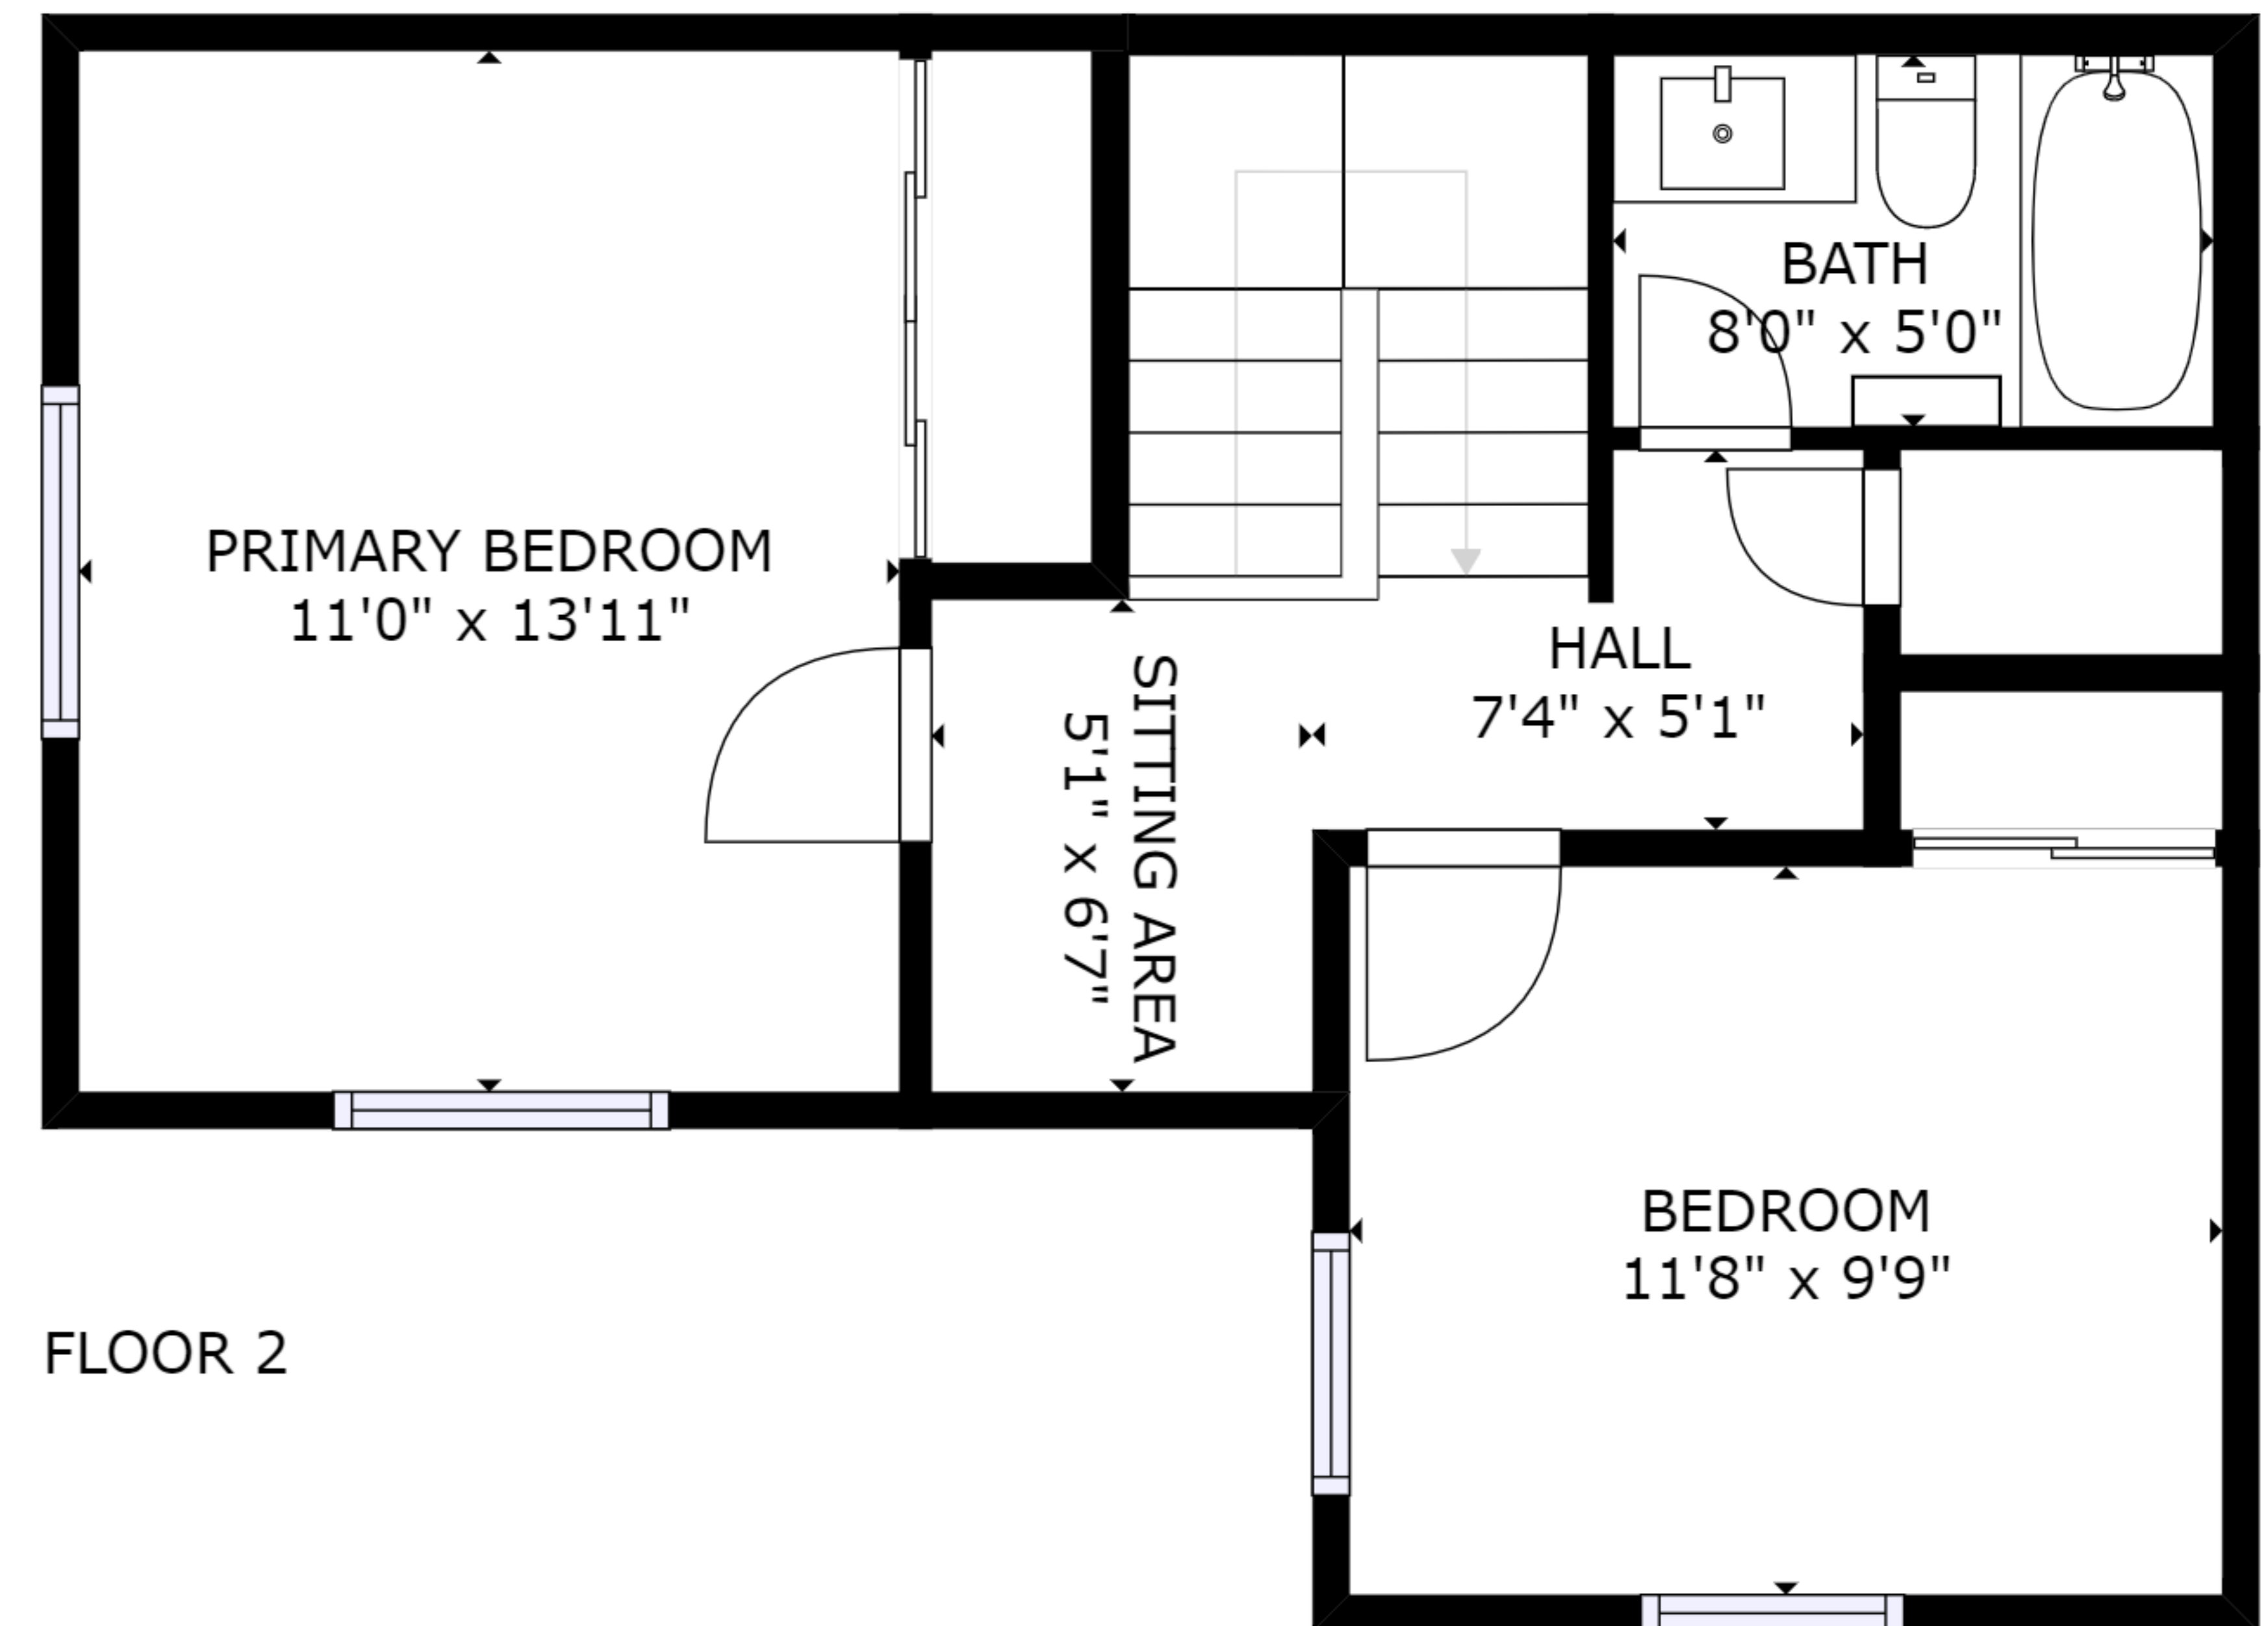

FLOOR 1

FLOOR 2

GROSS INTERNAL AREA
 FLOOR 1: 465 sq. ft, FLOOR 2: 476 sq. ft
 TOTAL: 941 sq. ft
 SIZES AND DIMENSIONS ARE APPROXIMATE, ACTUAL MAY VARY.