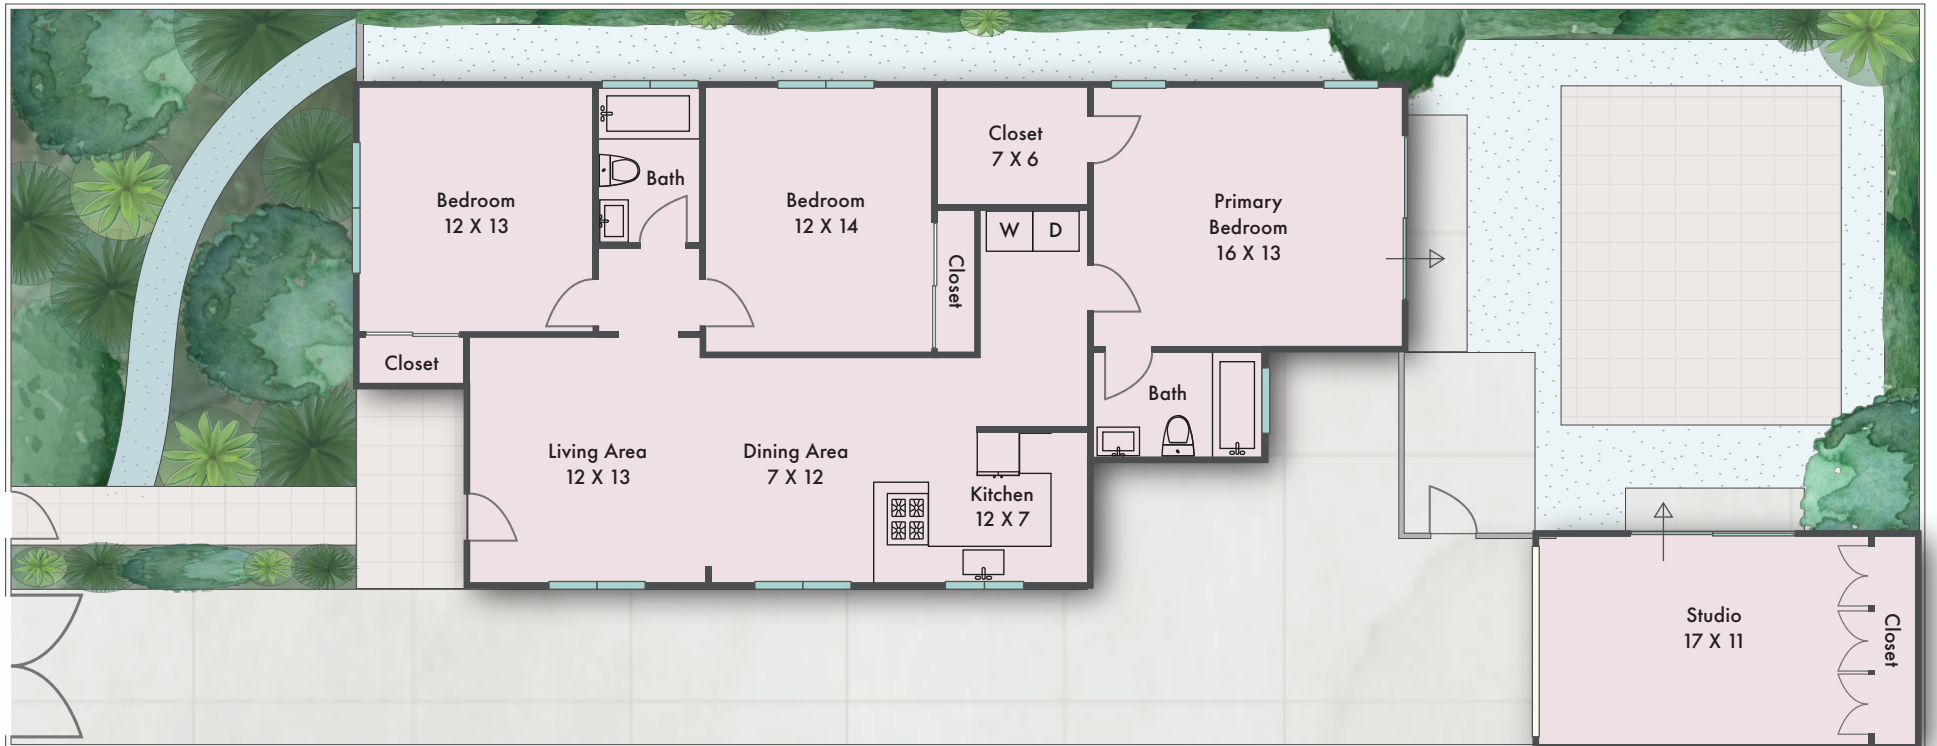

2760 CARLETON AVE

LOS ANGELES, CALIFORNIA 90065

PRESENTED BY Bryant | Reichling Real Estate PH (323) 395-9084 W BryantReichling.com
*Measurements provided by Floorplan Drawings by Anna Ellison. Agents do not guarantee accuracy. Buyers to verify.