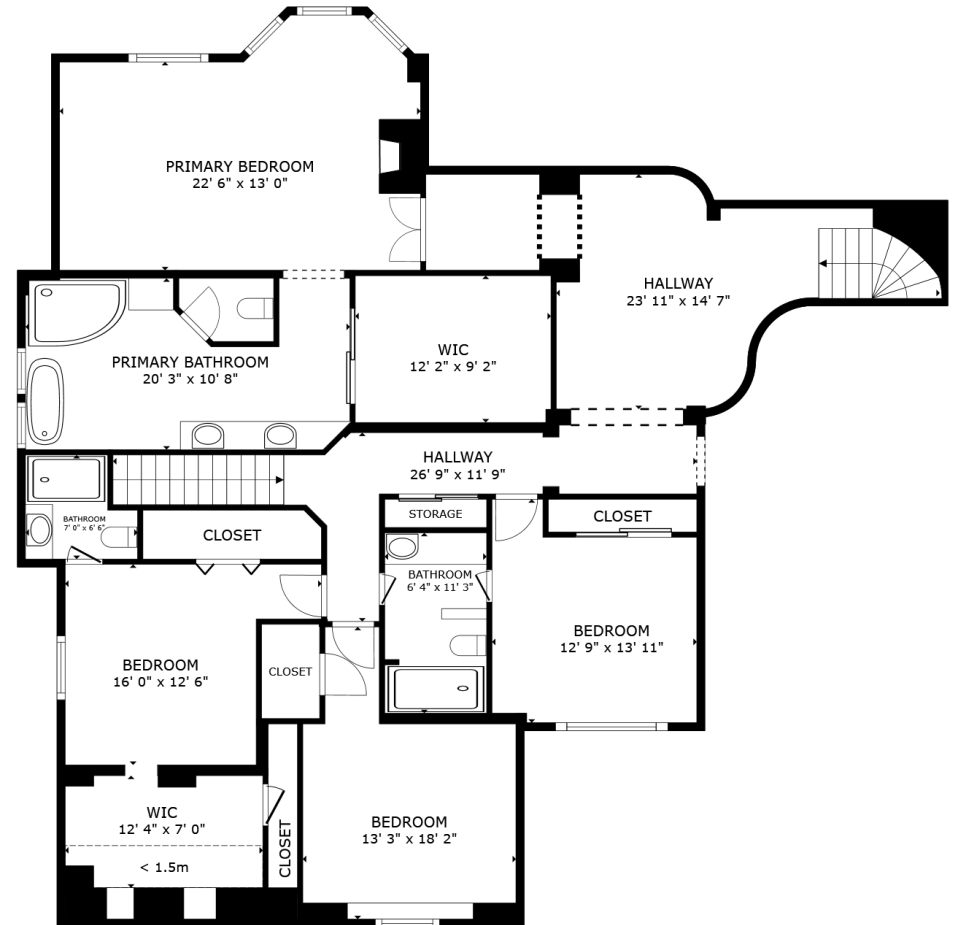

2253 KIRSTEN LEE DRIVE | WESTLAKE VILLAGE

FLOOR 1

FLOOR 2