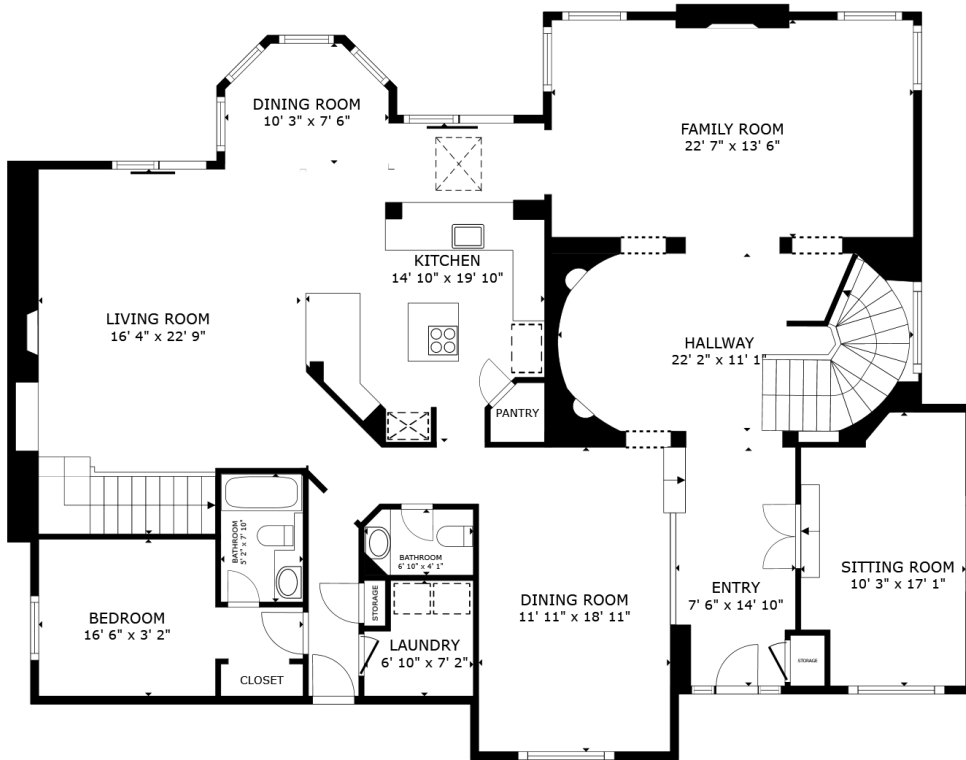

2253 KIRSTEN LEE DRIVE | WESTLAKE VILLAGE

FLOOR 1

FLOOR 2