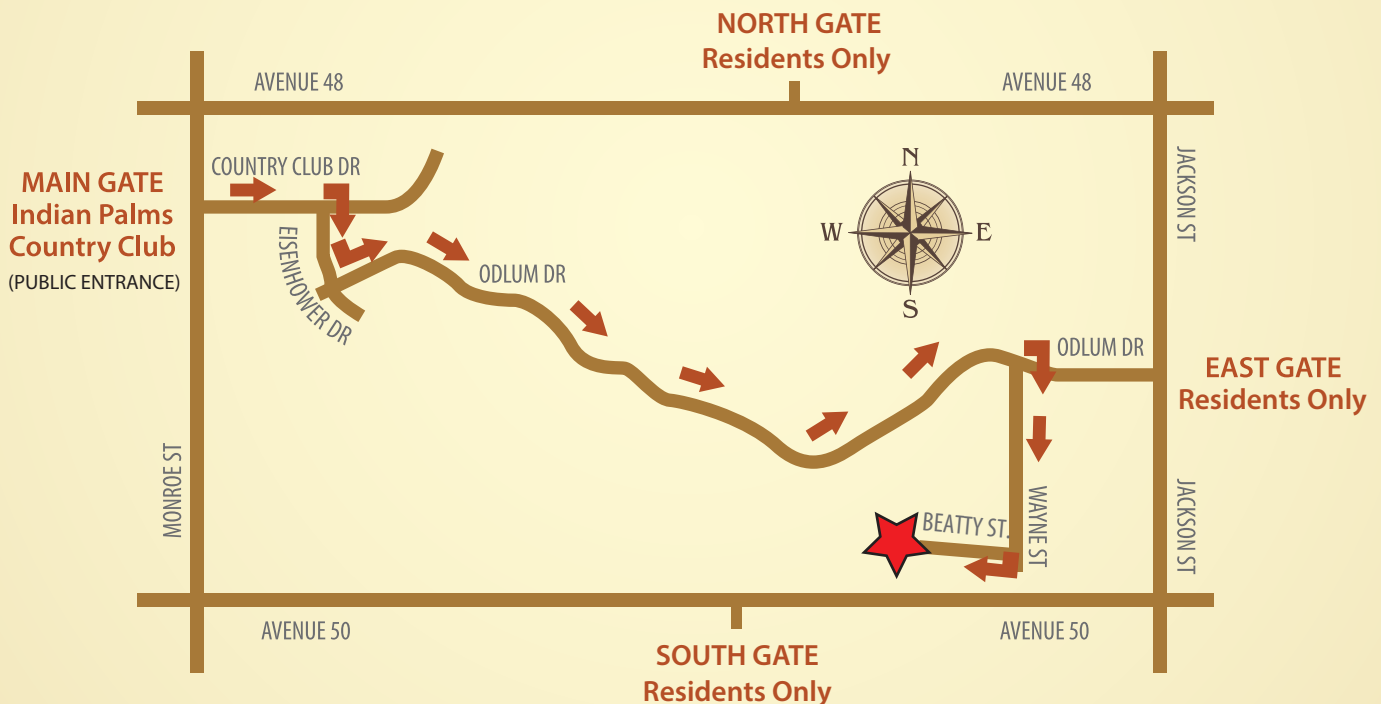

GALLERY LINKS II

INDIAN PALMS COUNTRY CLUB

DRIVING MAP

760.844.2440 | GalleryLinks.info

SHOWN BY APPOINTMENT

Directions to Gallery Links II:

From Indian Palms Main Gate proceed to 1st Stop Sign (Eisenhower Dr.) / TURN RIGHT

Proceed to 1st Stop Sign (Odlum Dr.) / TURN LEFT

Proceed on Odlum Dr. for approx. 1.5 miles to Wayne St. / TURN RIGHT

Proceed on Wayne St. 1/4 mile

TURN RIGHT on Beatty St. to Home Sites

ABOUT INDIAN PALMS COUNTRY CLUB...

Indian Palms Country Club & Resort is located in world renowned Coachella Valley. With amenities galore, Indian Palms offers the perfect setting for seasonal or year-round living!

27-Hole Championship Golf Course

TRANSPONDERS ARE AVAILABLE FOR ALL FOUR GATES

INDIAN PALMS COUNTRY CLUB INCLUDES:

Restaurant & Pub

Pro Shop

On Site Hotel

Meeting & Banquet Facilities

ABOUT THE GOLF AT INDIAN PALMS COUNTRY CLUB:

The 27 hole PGA public golf course is a “pay as you play” course