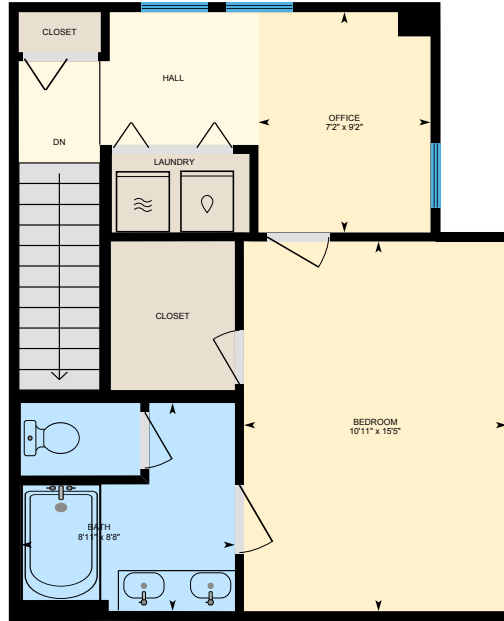

16916 Hutchins Landing, Unit 64, San Diego, CA

Main Building

Main Floor

2nd Floor

Garage

PREPARED: 2025/02/18