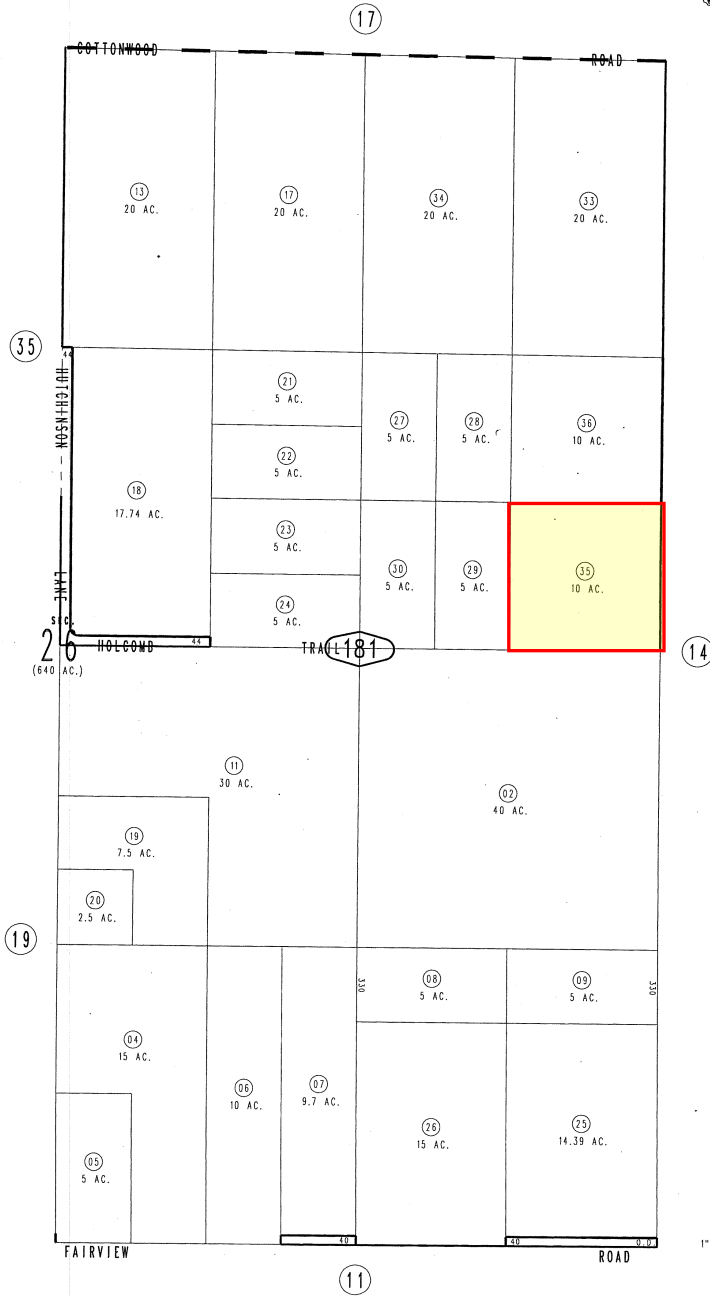

**32524 Fremont Road
Newberry Springs, CA 92365
San Bernardino County
APN: 0531-181-35-0000**

THIS MAP IS FOR THE PURPOSE
OF AD VALOREM TAXATION ONLY.

E.1/2 Sec.26, T.9N.,R.3E., S.B.B.&M.

Silver Valley Unified 0531 - 18
Tax Rate Area
109044

June 2005

Assessor's Map
Book 0531 Page 18
San Bernardino County

MAR 09 2011
REVISED
02/17/11 KA

**32524 Fremont Road
Newberry Springs, CA 92365
San Bernardino County
APN: 0531-181-35-0000**