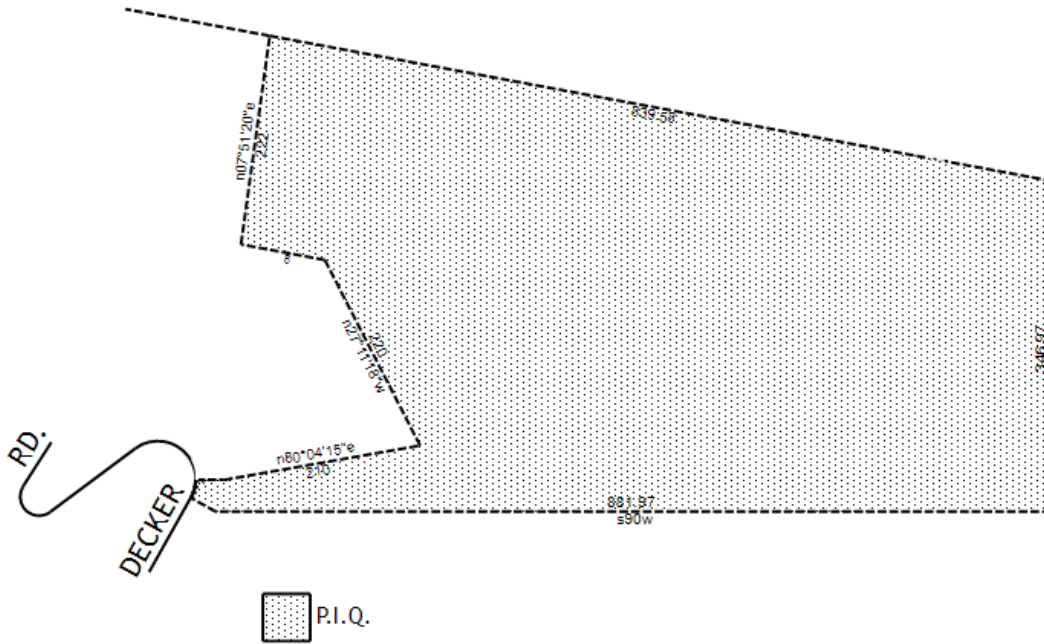

N
O
R
T
H

RANCHO TOPANGA MALIBU SEQUIT

MAP PROVIDED AS A COURTESY ONLY. THE COMPANY ASSUMES NO LIABILITY FOR LOSS DUE TO RELIANCE THEREON.

Scale: 1 inch= 155 feet

File: 05075A.ndp