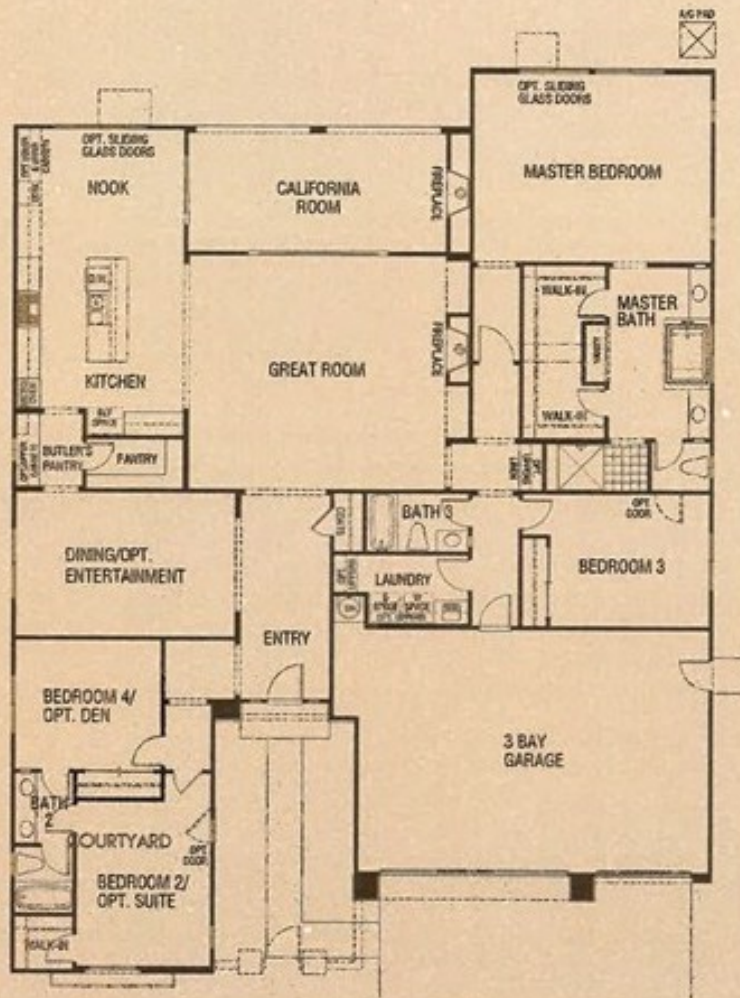

RESIDENCE 2982

2,982 Square Feet
Single-Story
4 Bedrooms
3 Baths
12" Slider at Great Room
Courtyard

Outdoor California Room
Optional Entertainment Room in lieu of Dining Room
Optional Den in lieu of Bedroom 4
3-Car Garage

B-Spanish

C-Desert Ranch

D-Desert Prairie (modeled)