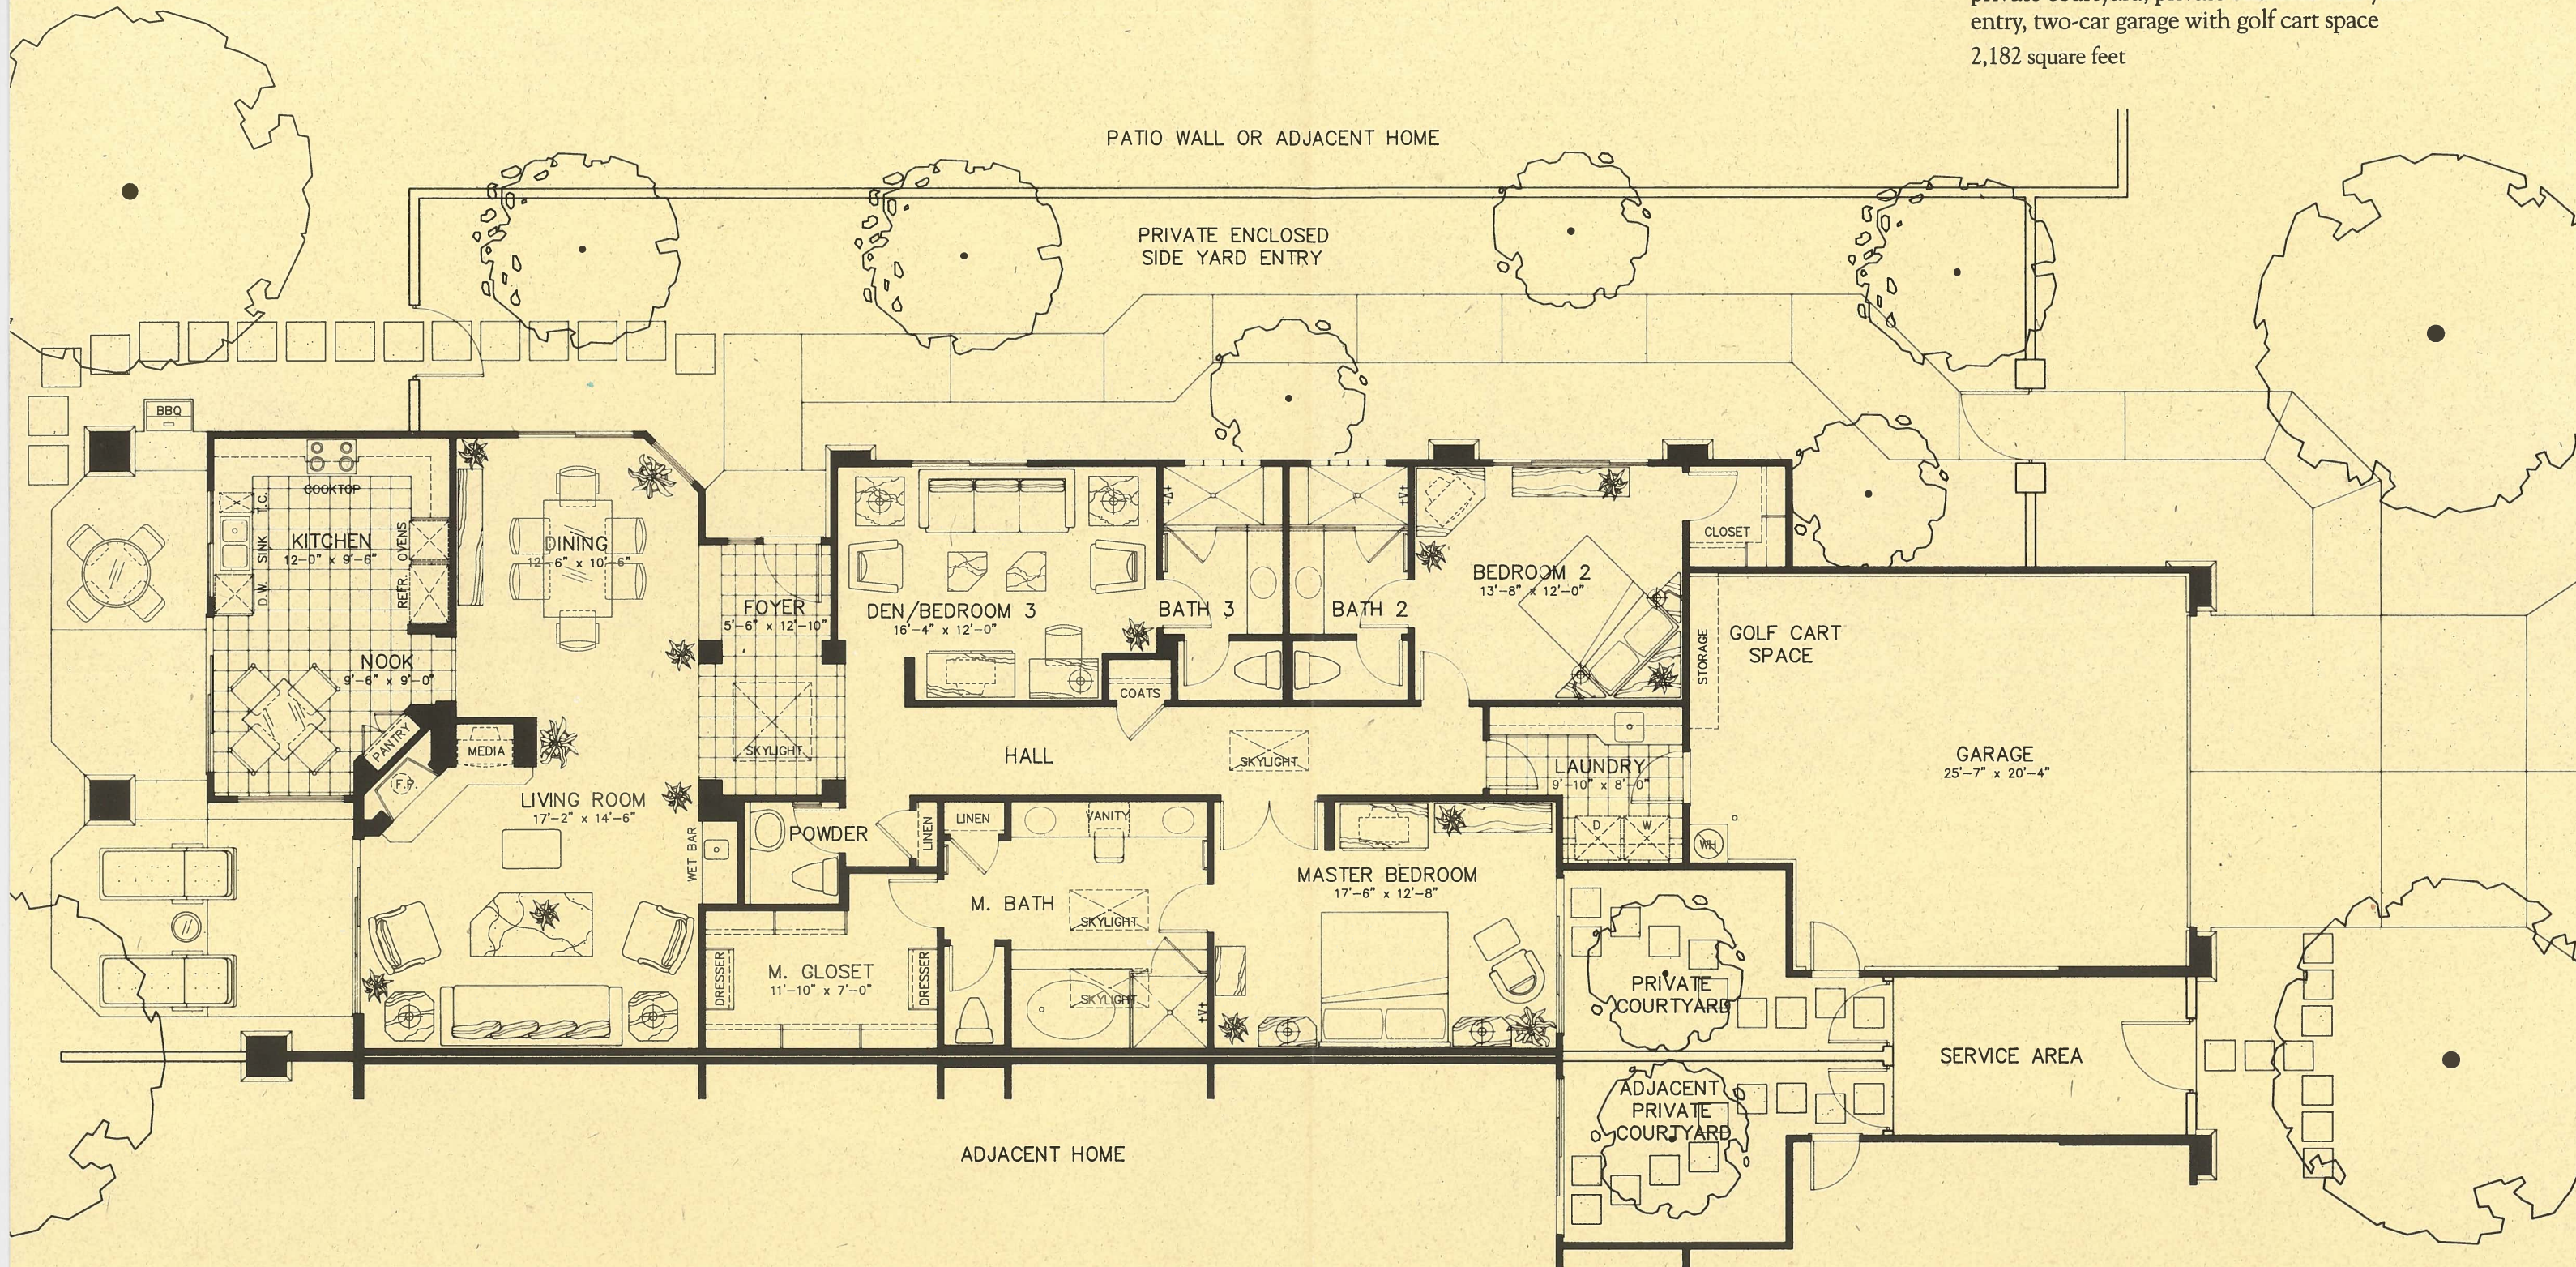

The Acacia PLAN A4PM

Patio home

Three bedrooms, 3½ baths, fireplace, wet bar, private courtyard, private enclosed side yard entry, two-car garage with golf cart space

2,182 square feet

Scale 1/8" = 1'
All dimensions and square footages are approximate.