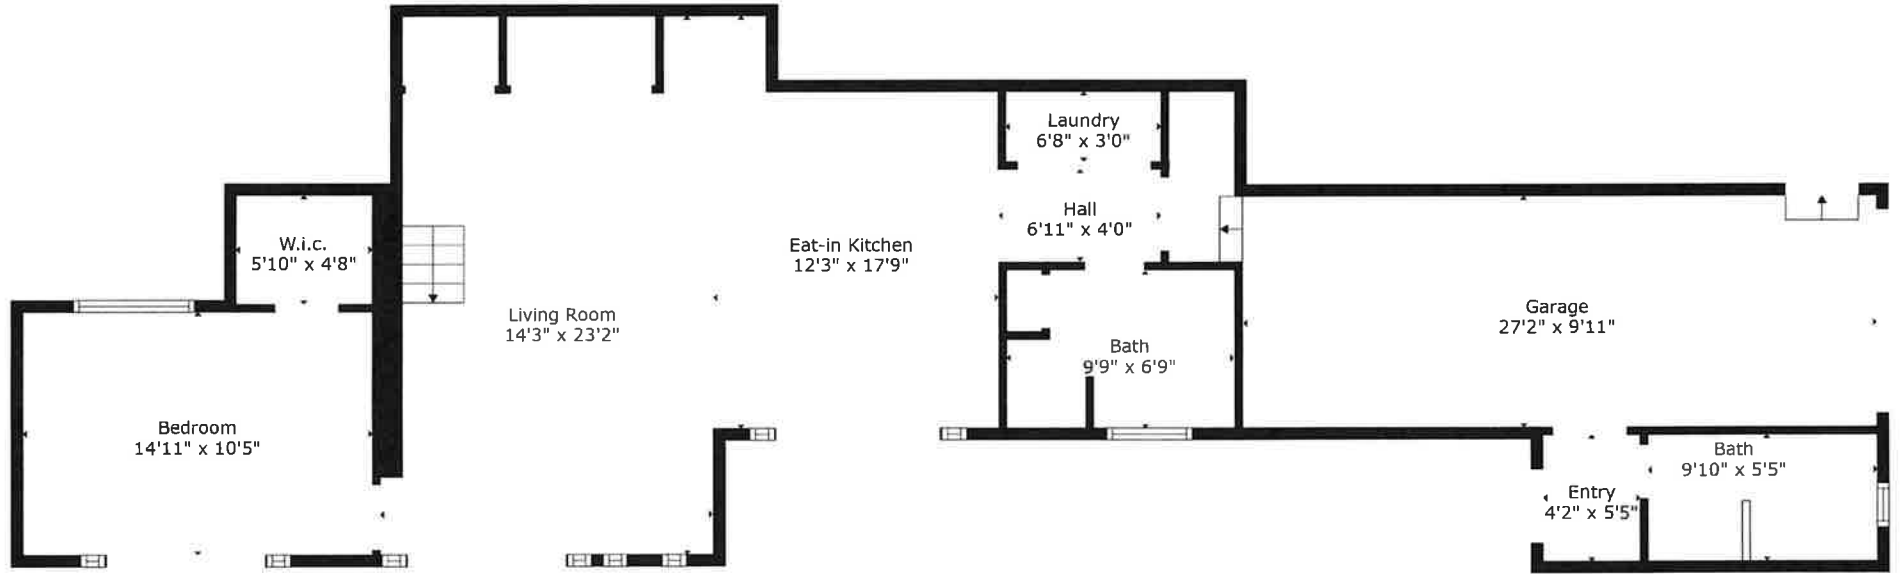

Floor 2

Floor 1

TOTAL: 1225 sq. ft
 FLOOR 1: 900 sq. ft, FLOOR 2: 325 sq. ft
 EXCLUDED AREAS: GARAGE: 292 sq. ft

Floor Plan Created By Cubicasa App. Measurements Deemed Highly Reliable But Not Guaranteed.